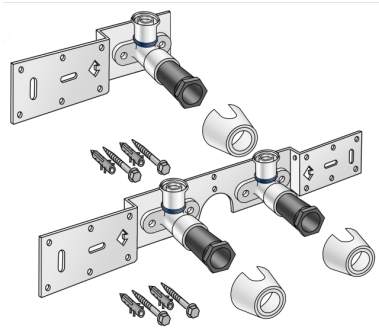

## KMU485 KELOX-ULTRAX connection set 20x1/2" 15cm

71266D02

### Areas of application

With KMU480 wall bracket fitting elbow 90°, sound-insulated, stopper, metal mount, plugs and fastening elements

DO NOT screw in any threaded pipes and cast iron fittings!

## Product information

VPE1	1,00 KT1
VPE2	15,00 KT2
weight	0,939 KGM
text	KELOX-ULTRAX connection set
INTRNR	74122000
main material group	KELOX
material group	KELOX-ULTRAX metal fittings
code	KMU485

Art. No