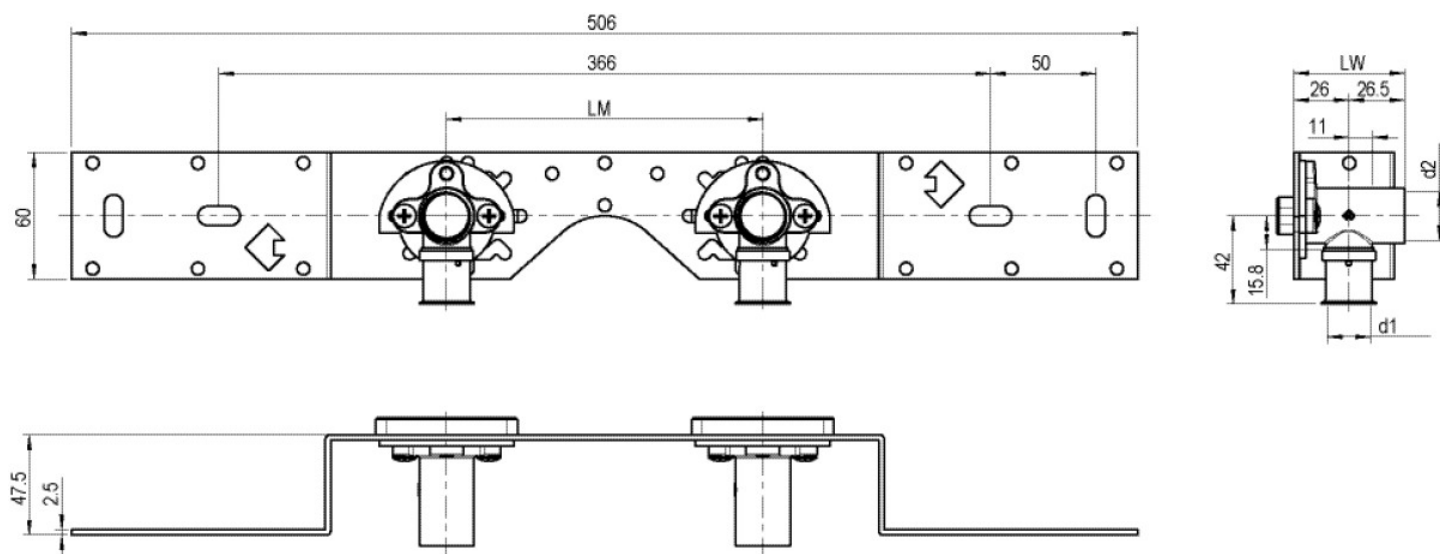

### Areas of application

With KMU480 wall bracket fitting elbow 90°, sound-insulated, stopper, metal mount, plugs and fastening elements

DO NOT screw in any threaded pipes and cast iron fittings!

## Product information

VPE1	1,00 KT1
VPE2	15,00 KT2
weight	0,939 KGM
text	KELOX-ULTRAX connection set
INTRNR	74122000
main material group	KELOX
material group	KELOX-ULTRAX metal fittings
code	KMU485

Art. No