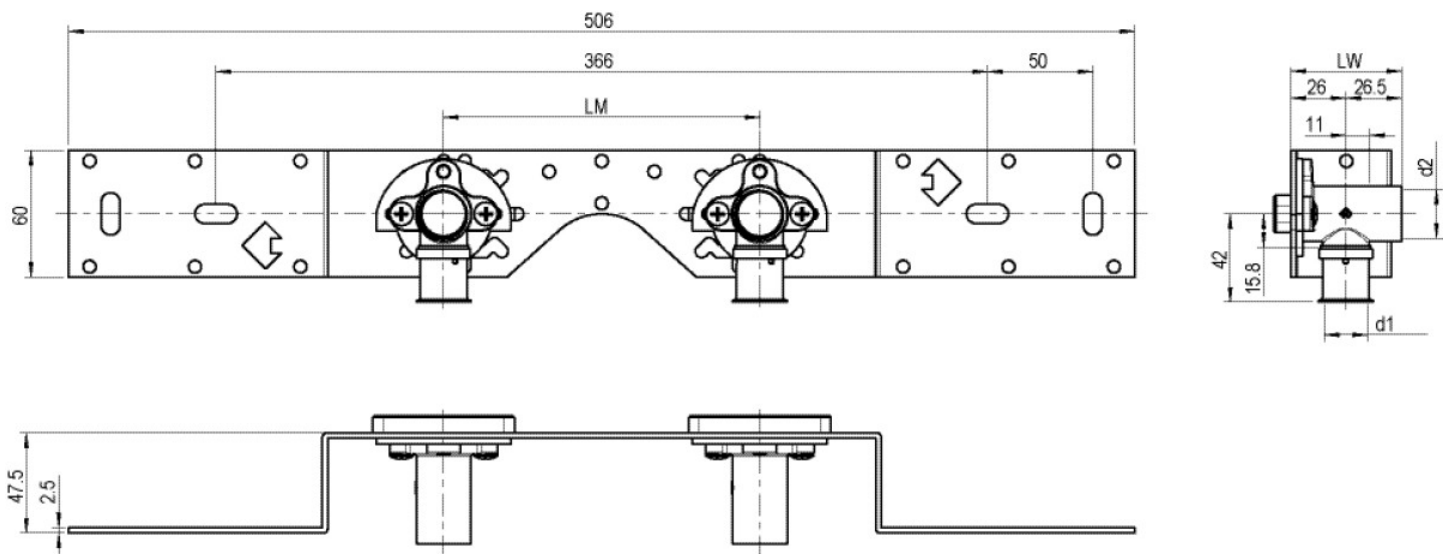

KELOX

KMU485 KELOX-ULTRAX connection set 20x1/2" 8-10cm

71262D02

Areas of application

With KMU480 wall bracket fitting elbow 90°, sound-insulated, stopper, metal mount, plugs and fastening elements

DO NOT screw in any threaded pipes and cast iron fittings!

Approvals:

KE KELIT GmbH

A 4020 Linz, Ignaz-Mayer-Straße 17, Austria, Europe

PHONE +43 (0) 50 779 E-MAIL office@kekelit.com

www.kekelit.com

Specifications

Product information

VPE1	1,00 KT1
VPE2	15,00 KT2
weight	0,913 KGM
text	KELOX-ULTRAX connection set
INTRNR	74122000
main material group	KELOX
material group	KELOX-ULTRAX metal fittings
code	KMU485