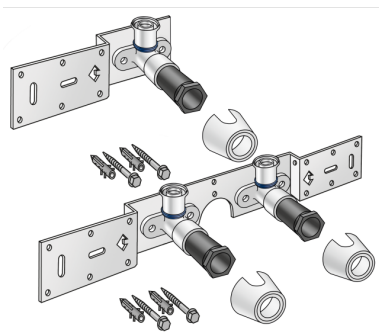

KELOX

KMU485 KELOX-ULTRAX connection set 20x1/2" single conn.

71261D02

Areas of application

With KMU480 wall bracket fitting elbow 90°, sound-insulated, stopper, metal mount, plugs and fastening elements

DO NOT screw in any threaded pipes and cast iron fittings!

Approvals:

KE KELIT GmbH

A 4020 Linz, Ignaz-Mayer-Straße 17, Austria, Europe

PHONE +43 (0) 50 779 E-MAIL office@kekelit.com

www.kekelit.com

Specifications

Product information

VPE1	1,00 KT1
VPE2	15,00 KT2
weight	0,476 KGM
text	KELOX-ULTRAX connection set
INTRNR	74122000
main material group	KELOX
material group	KELOX-ULTRAX metal fittings
code	KMU485

Art. No

label

71261D02

20x1/2" single conn.

KE KELIT GmbH

A 4020 Linz, Ignaz-Mayer-Straße 17, Austria, Europe

PHONE +43 (0) 50 779 E-MAIL office@kekELIT.com

www.kekELIT.com