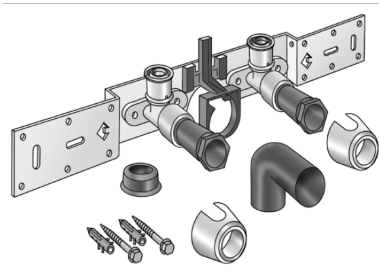

KELOX

KMU485SB KELOX-ULTRAX connection set with elbow 16x1/2" 8-10cm

71264B02

Areas of application

With KMU480 wall bracket fitting elbow 90°, sound-insulated; stopper, metal mount, plugs and fastening elements, incl. elbow for connecting to trap d50mm and galvanised nipple d30
DO NOT screw in any threaded pipes and cast iron fittings!

Approvals:

KE KELIT GmbH

A 4020 Linz, Ignaz-Mayer-Straße 17, Austria, Europe

PHONE +43 (0) 50 779 E-MAIL office@kekelit.com

www.kekelit.com

Specifications

Product information	
VPE1	1,00 KT1
VPE2	15,00 KT2
weight	1,033 KGM
text	KELOX-ULTRAX connection set with elbow
INTRNR	74122000
main material group	KELOX
material group	KELOX-ULTRAX metal fittings
code	KMU485SB