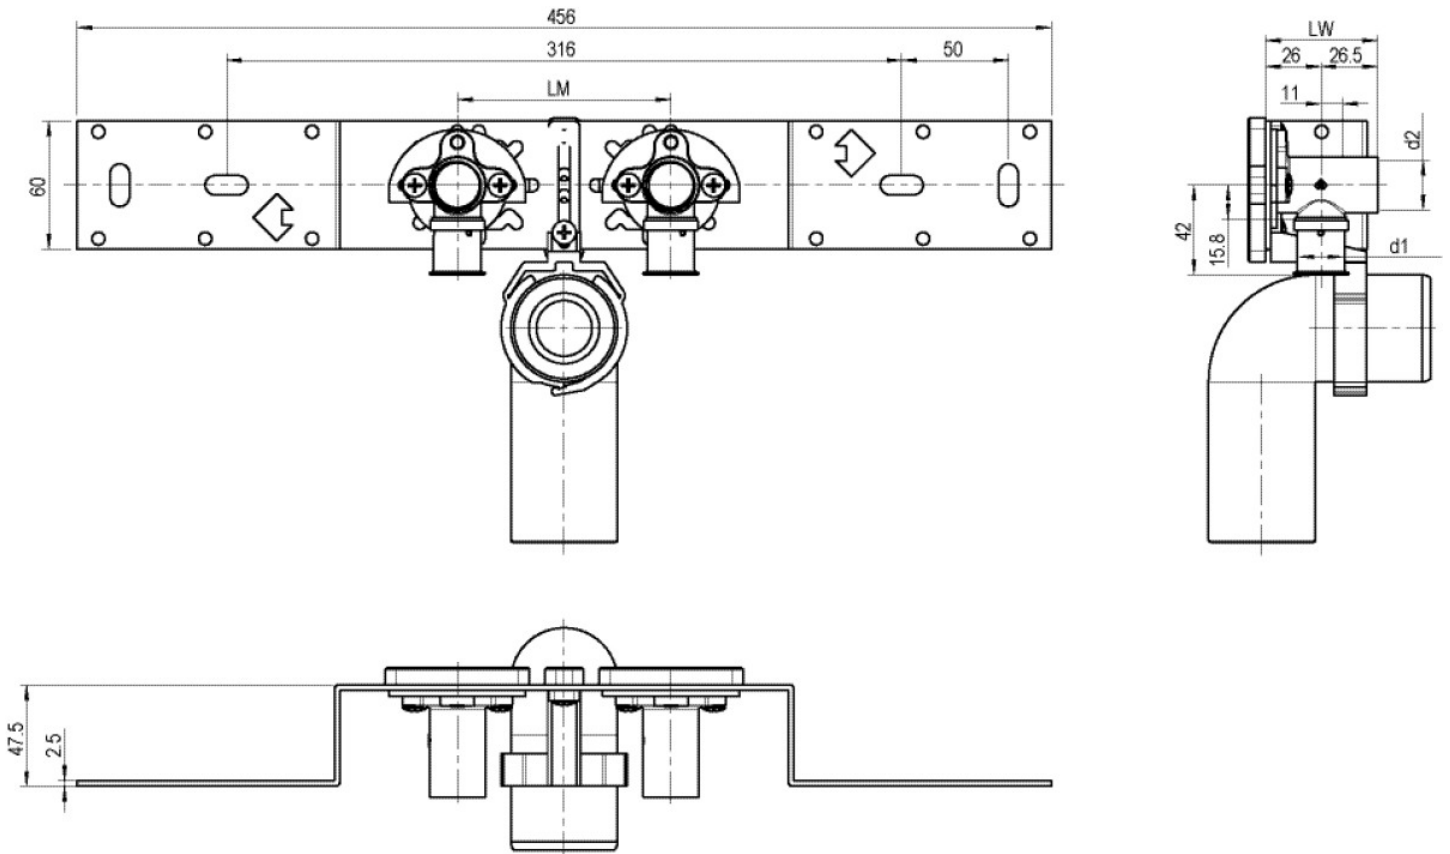

KELOX

KMU485SB KELOX-ULTRAX connection set with elbow 16x1/2" 8-10cm

71264B02

Areas of application

With KMU480 wall bracket fitting elbow 90°, sound-insulated; stopper, metal mount, plugs and fastening elements, incl. elbow for connecting to trap d50mm and galvanised nipple d30
DO NOT screw in any threaded pipes and cast iron fittings!

Approvals:

KE KELIT GmbH

A 4020 Linz, Ignaz-Mayer-Straße 17, Austria, Europe

PHONE +43 (0) 50 779 E-MAIL office@kekelit.com

www.kekelit.com

Specifications

Product information	
VPE1	1,00 KT1
VPE2	15,00 KT2
weight	1,033 KGM
text	KELOX-ULTRAX connection set with elbow
INTRNR	74122000
main material group	KELOX
material group	KELOX-ULTRAX metal fittings
code	KMU485SB

Art. No	label
71264B02	16x1/2" 8-10cm