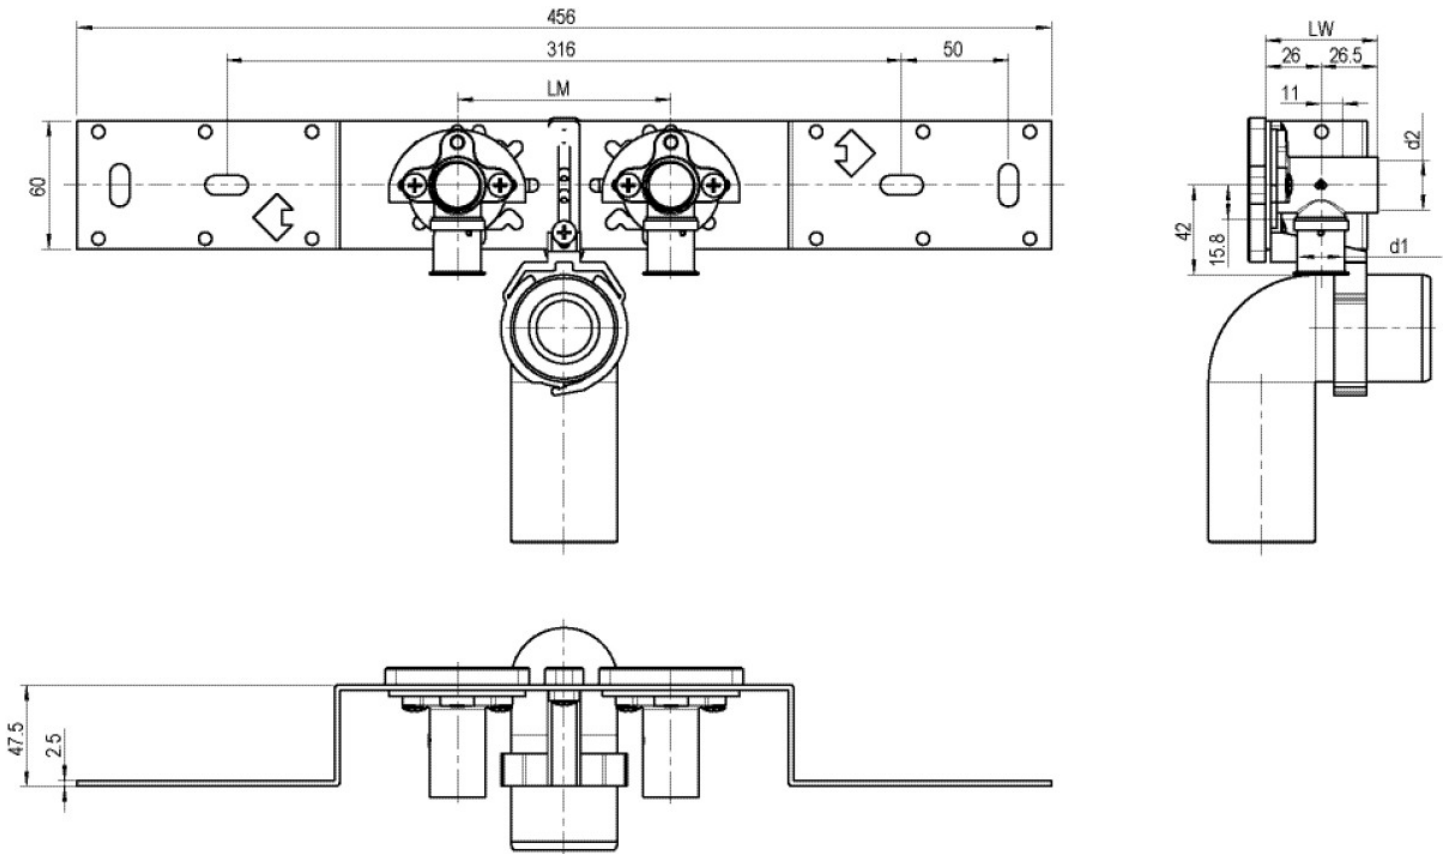

KELOX

KMU485SB KELOX-ULTRAX connection set with elbow 16x1/2" 15cm

71268B02

Areas of application

With KMU480 wall bracket fitting elbow 90°, sound-insulated; stopper, metal mount, plugs and fastening elements, incl. elbow for connecting to trap d50mm and galvanised nipple d30
DO NOT screw in any threaded pipes and cast iron fittings!

Approvals:

KE KELIT GmbH

A 4020 Linz, Ignaz-Mayer-Straße 17, Austria, Europe

PHONE +43 (0) 50 779 E-MAIL office@kekelit.com

www.kekelit.com

Specifications

Product information	
VPE1	1,00 KT1
VPE2	15,00 KT2
weight	1,059 KGM
text	KELOX-ULTRAX connection set with elbow
INTRNR	74122000
main material group	KELOX
material group	KELOX-ULTRAX metal fittings
code	KMU485SB

Art. No	label
71268B02	16x1/2" 15cm