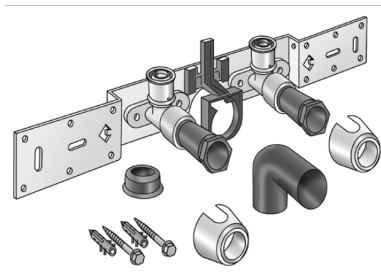

KELOX

KMU485SB KELOX-ULTRAX connection set with elbow 16x1/2" 15cm

71268B02

Areas of application

With KMU480 wall bracket fitting elbow 90°, sound-insulated; stopper, metal mount, plugs and fastening elements, incl. elbow for connecting to trap d50mm and galvanised nipple d30
DO NOT screw in any threaded pipes and cast iron fittings!

Approvals:

KE KELIT GmbH

A 4020 Linz, Ignaz-Mayer-Straße 17, Austria, Europe

PHONE +43 (0) 50 779 E-MAIL office@kekelit.com

www.kekelit.com

Specifications

Product information	
VPE1	1,00 KT1
VPE2	15,00 KT2
weight	1,059 KGM
text	KELOX-ULTRAX connection set with elbow
INTRNR	74122000
main material group	KELOX
material group	KELOX-ULTRAX metal fittings
code	KMU485SB

Art. No	label
71268B02	16x1/2" 15cm