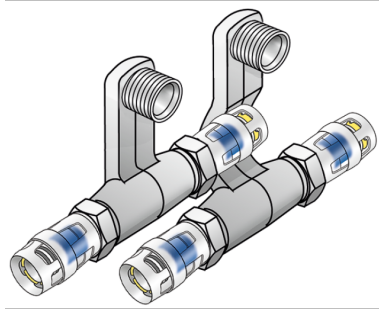

KELOX

KMP435 KELOX-PROTEC SL connection set 16x1/2"x20

73155BD2

Areas of application

Skirting board radiator connecting set with PROTEC press-fit adapters; made of non-porous metallised brass, incl. push-on sleeve made of transparent polyamide with O-rings, withdrawal barriers and a protector ring as an insertion locking device with 1/2" male thread radiator connections

Approvals:

Specifications

Article information

port 1	Plug-in sleeve
port 2	Plug-in sleeve
execution	Miscellaneous

Product information

VPE1	1,00 SA1
VPE2	10,00 KT1
weight	0,923 KGM
text	KELOX-PROTEC SL connection set
INTRNR	74122000
main material group	KELOX
material group	KELOX-PROtec pushfittings
code	KMP435

Art. No	label	d5 Inche	d6 Inche	d1 mm	d2 mm	d3 mm	d4 mm	L1 mm	L2 mm	L3 mm	L4 mm	z1 mm	z2 mm	z3 mm	z4 mm	h mm
7315E	16x1/2	1/2" (15)	1/2" (15)	16	20	16	20	43	95	95	43	10	62	60	10	95