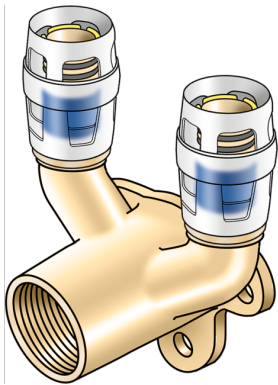

KELOX

KMP477 KELOX-PROTEC double U wall bracket fitting female 25x1/2"

73254E2E

Areas of application

Double U wall bracket fitting with female thread, made of dezincification-resistant brass (DZR), incl. push-on sleeve made of transparent polyamide, O-rings, withdrawal barriers and a protector ring as an insertion locking device

Overall height:

1/2" - 46 mm

DO NOT screw in threaded pipes and cast iron fittings!

Approvals:

Specifications

Article information

port 1	Plug-in
design	Continuously right-angled

Technical properties

maximum working pressure at 20 ° C	10 bar
------------------------------------	--------

Product information

VPE1	4,00 SA1
VPE2	32,00 KT1
weight	0,375 KGM
text	KELOX-PROTEC double U wall bracket fitting female
INTRNR	74122000
main material group	KELOX
material group	KELOX-PROtec pushfittings
code	KMP477