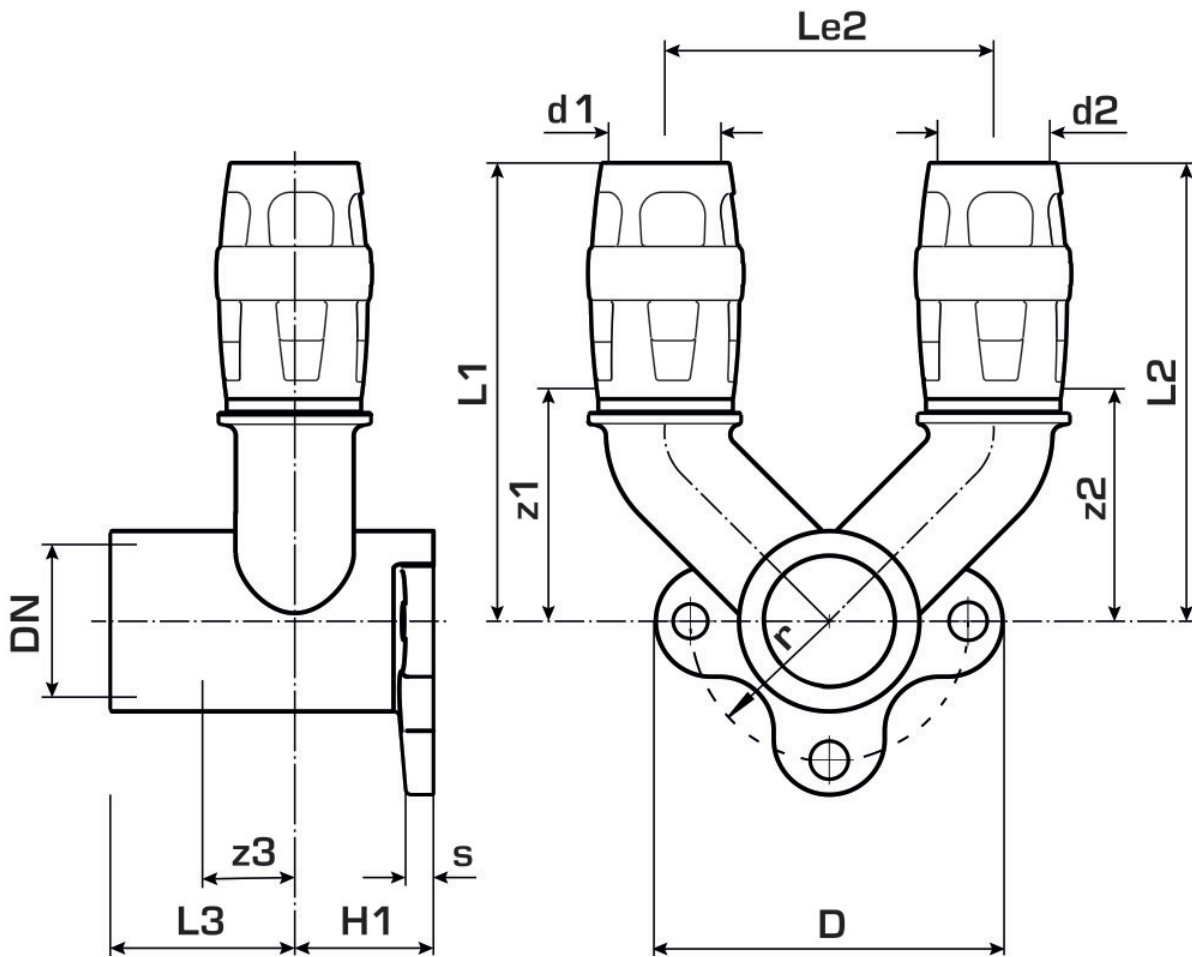

KELOX

KMP477 KELOX-PROTEC double U wall bracket fitting female 25x1/2"

73254E2E

Areas of application

Double U wall bracket fitting with female thread, made of dezincification-resistant brass (DZR), incl. push-on sleeve made of transparent polyamide, O-rings, withdrawal barriers and a protector ring as an insertion locking device

Overall height:

1/2" - 46 mm

DO NOT screw in threaded pipes and cast iron fittings!

Approvals:

Specifications

Article information

port 1	Plug-in
design	Continuously right-angled

Technical properties

maximum working pressure at 20 ° C	10 bar
------------------------------------	--------

Product information

VPE1	4,00 SA1
VPE2	32,00 KT1
weight	0,375 KGM
text	KELOX-PROTEC double U wall bracket fitting female
INTRNR	74122000
main material group	KELOX
material group	KELOX-PROtec pushfittings
code	KMP477

Art. No	label	d1 mm	L1 mm	L2 mm	L3 mm	z1 mm	z2 mm	z3 mm
73254E2E	25x1/2"	25	86	27	27	44	11	30