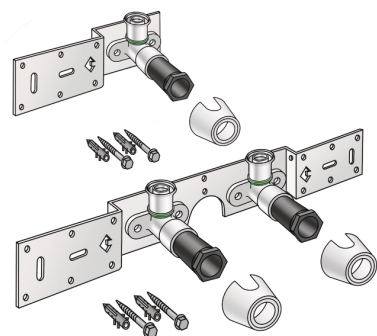

STEELOX

SMX485 STEELOX connection set 16x1/2" single connection

57261B02

Areas of application

With SMX480 wall bracket fitting elbow 90°, sound-insulated, stopper, metal mount, plugs and fastening elements

DO NOT screw in any threaded pipes and cast iron fittings!

Approvals:

KE KELIT GmbH

A 4020 Linz, Ignaz-Mayer-Straße 17, Austria, Europe

PHONE +43 (0) 50 779 E-MAIL office@kekelit.com

www.kekelit.com

Specifications

Article information

port 1	Pressing socket
execution	Single

Product information

VPE1	1,00 KT1
VPE2	15,00 KT2
weight	0,482 KGM
text	?STEELOX connection set
INTRNR	74122000
code	SMX485

Art. No	label	d1 mm
57261B02	16x1/2" single connection	16