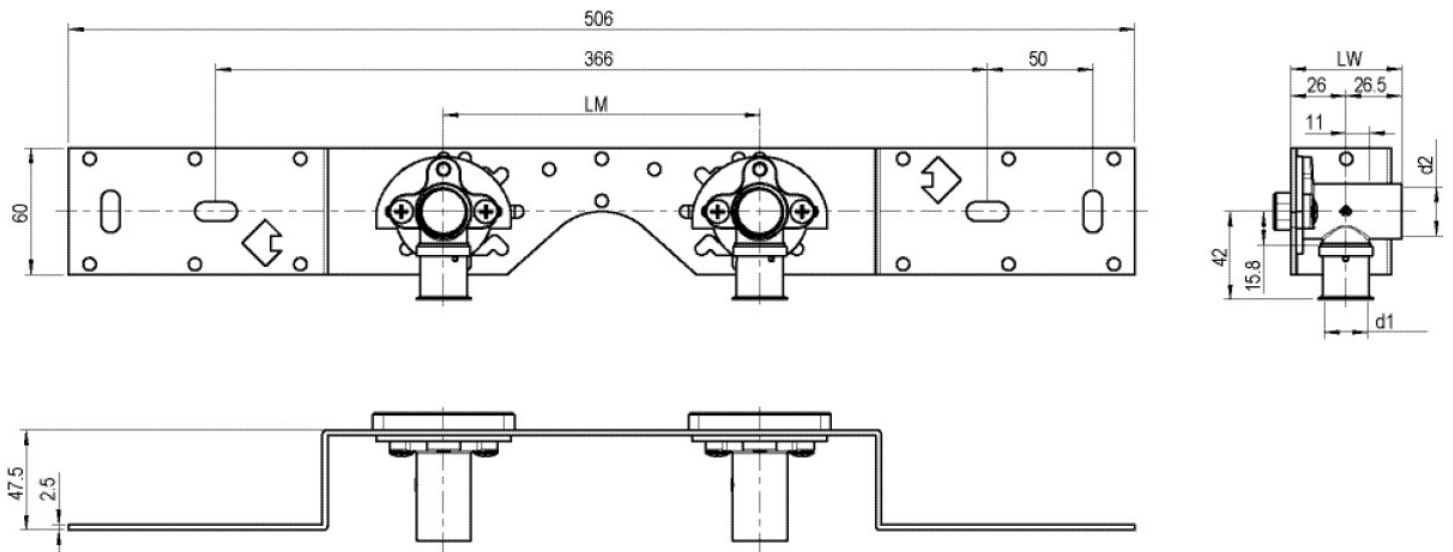

STEELOX

SMX485 STEELOX connection set 16x1/2" single connection

57261B02

Areas of application

With SMX480 wall bracket fitting elbow 90°, sound-insulated, stopper, metal mount, plugs and fastening elements

Article information

port 1	Pressing socket
execution	Single

Product information

VPE1	1,00 KT1
VPE2	15,00 KT2
weight	0,482 KGM
text	?STEELOX connection set
INTRNR	74122000
code	SMX485

Art. No	label	d1 mm
57261B02	16x1/2" single connection	16