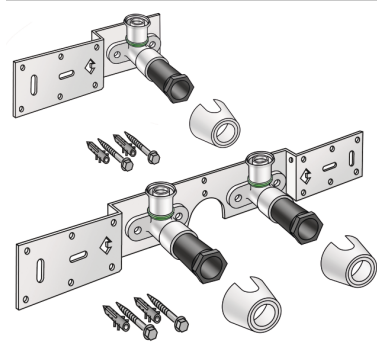

# STEELOX

SMX485 STEELOX connection set 16x1/2"  
15cm

57266B02

## Areas of application

With SMX480 wall bracket fitting elbow 90°, sound-insulated, stopper, metal mount, plugs and fastening elements

DO NOT screw in any threaded pipes and cast iron fittings!

## Product information

VPE1	1,00 KT1
VPE2	15,00 KT2
weight	0,951 KGM
text	?STEELOX connection set
INTRNR	74122000
code	SMX485

Art. No	label	d1 mm
57266B02	16x1/2" 15cm	16

**KE KELIT GmbH**

A 4020 Linz, Ignaz-Mayer-Straße 17, Austria, Europe