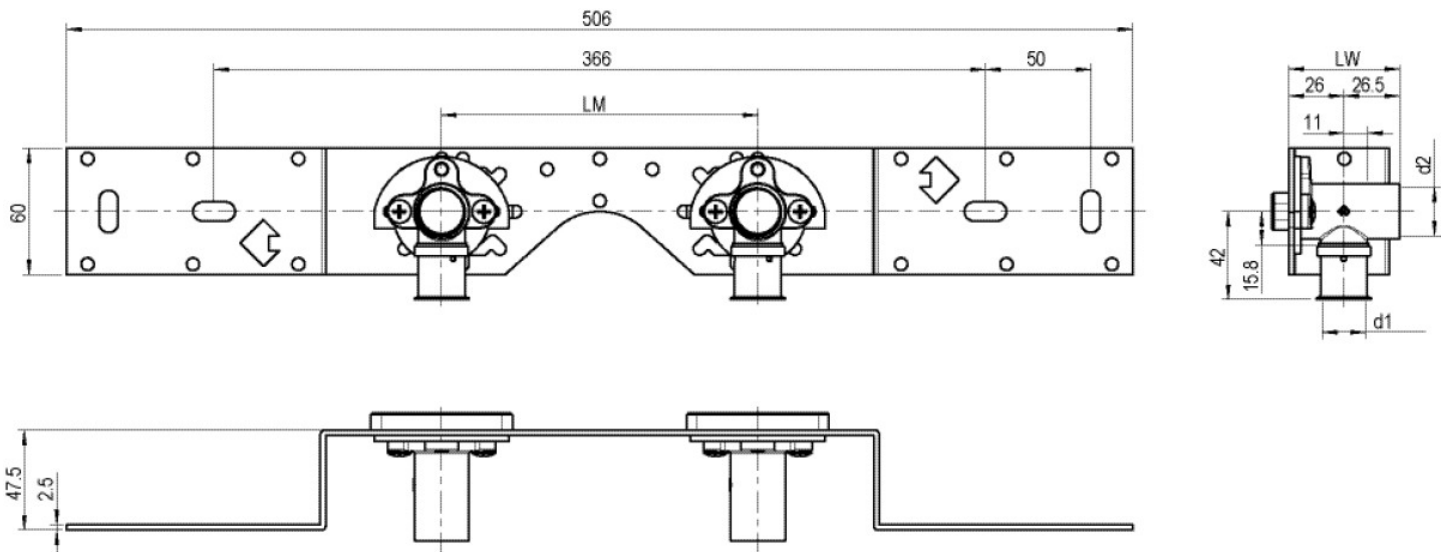

## Areas of application

With SMX480 wall bracket fitting elbow 90°, sound-insulated, stopper, metal mount, plugs and fastening elements

DO NOT screw in any threaded pipes and cast iron fittings!

## Product information

VPE1	1,00 KT1
VPE2	15,00 KT2
weight	0,951 KGM
text	?STEELOX connection set
INTRNR	74122000
code	SMX485

Art. No	label	d1 mm
57266B02	16x1/2" 15cm	16

**KE KELIT GmbH**

A 4020 Linz, Ignaz-Mayer-Straße 17, Austria, Europe