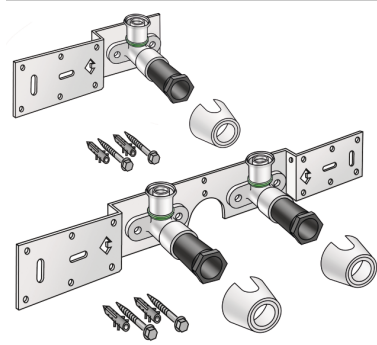

STEELOX

SMX485 STEELOX connection set 16x1/2"
15cm

57266B02

Areas of application

With SMX480 wall bracket fitting elbow 90°, sound-insulated, stopper, metal mount, plugs and fastening elements

DO NOT screw in any threaded pipes and cast iron fittings!

Approvals:

KE KELIT GmbH

A 4020 Linz, Ignaz-Mayer-Straße 17, Austria, Europe

PHONE +43 (0) 50 779 E-MAIL office@kekelit.com

www.kekelit.com

Specifications

Article information

port 1	Pressing socket
execution	Double bridge

Product information

VPE1	1,00 KT1
VPE2	15,00 KT2
weight	0,951 KGM
text	?STEELOX connection set
INTRNR	74122000
code	SMX485

Art. No	label	d1 mm
57266B02	16x1/2" 15cm	16

KE KELIT GmbH

A 4020 Linz, Ignaz-Mayer-Straße 17, Austria, Europe