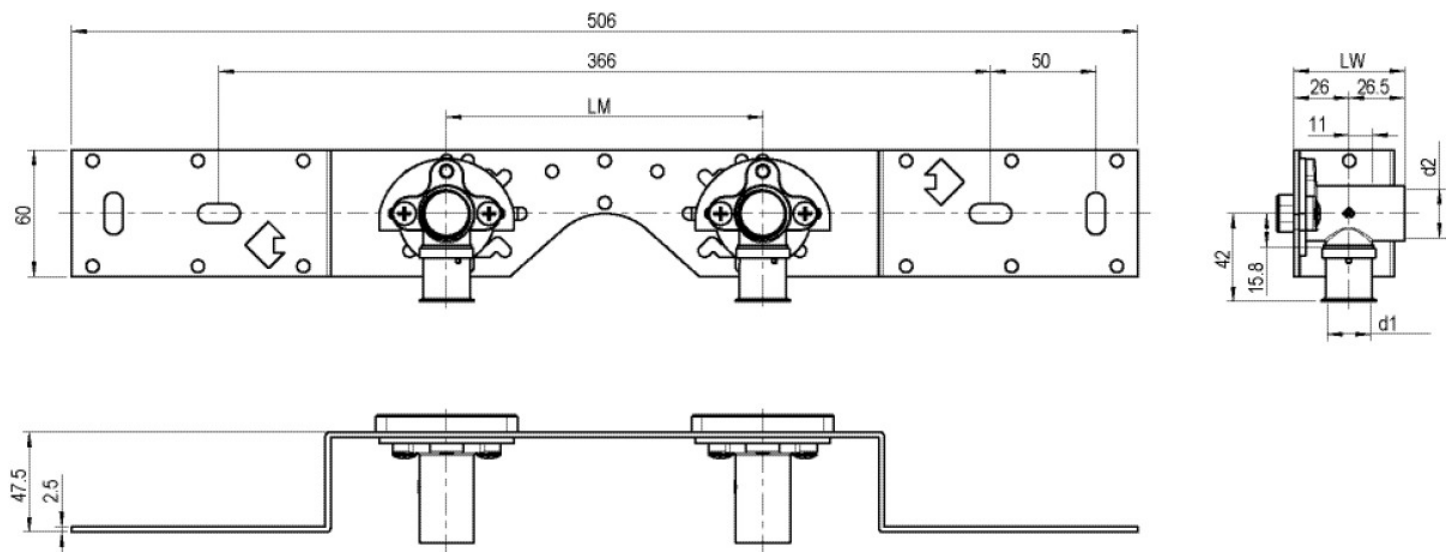

STEELOX

SMX485 STEELOX connection set 20x1/2"
single conn.

57261D02

Areas of application

With SMX480 wall bracket fitting elbow 90°, sound-insulated, stopper, metal mount, plugs and fastening elements

DO NOT screw in any threaded pipes and cast iron fittings!

Product information

VPE1	1,00 KT1
VPE2	15,00 KT2
weight	0,493 KGM
text	?STEELOX connection set
INTRNR	74122000
code	SMX485

Art. No	label	d1 mm
57261D02	20x1/2" single conn.	20

KE KELIT GmbH

A 4020 Linz, Ignaz-Mayer-Straße 17, Austria, Europe