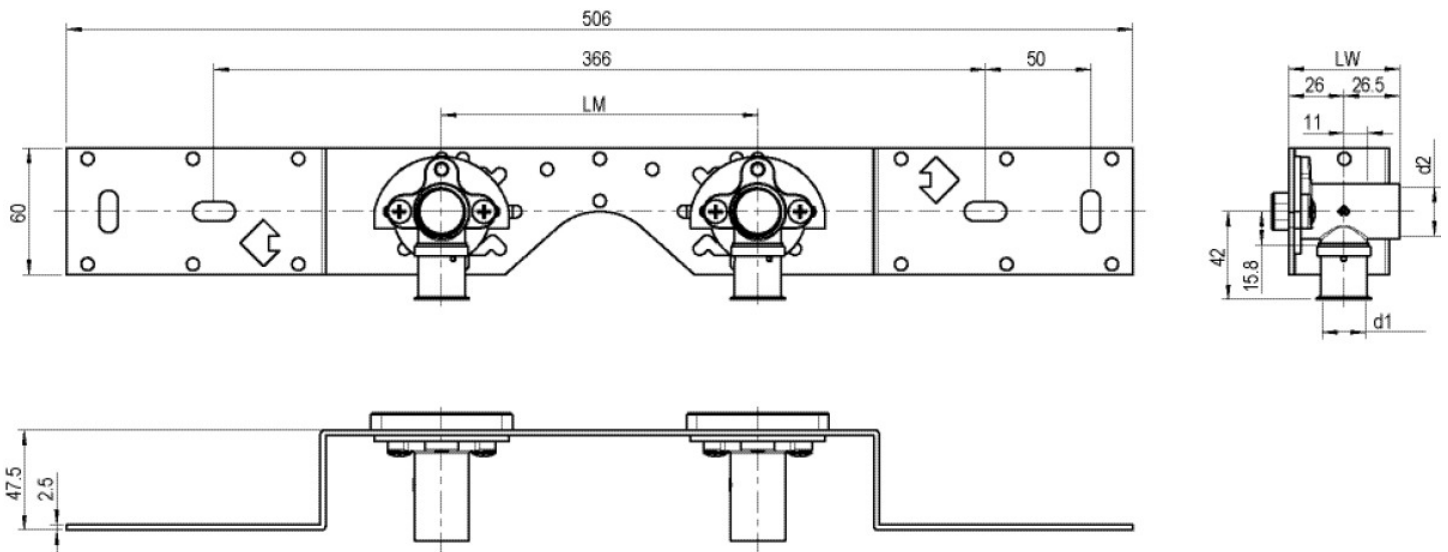

## Areas of application

With SMX480 wall bracket fitting elbow 90°, sound-insulated, stopper, metal mount, plugs and fastening elements

DO NOT screw in any threaded pipes and cast iron fittings!

## Product information

VPE1	1,00 KT1
VPE2	15,00 KT2
weight	0,493 KGM
text	?STEELOX connection set
INTRNR	74122000
code	SMX485

Art. No	label	d1 mm
57261D02	20x1/2" single conn.	20

**KE KELIT GmbH**

A 4020 Linz, Ignaz-Mayer-Straße 17, Austria, Europe