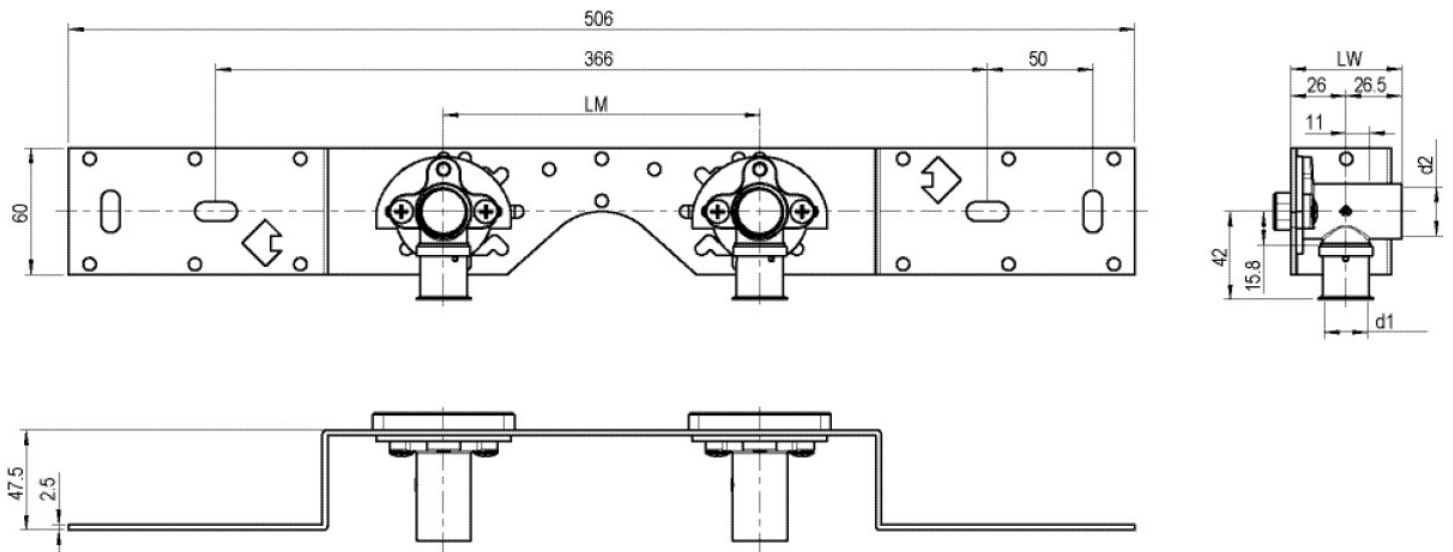

### Areas of application

With SMX480 wall bracket fitting elbow 90°, sound-insulated, stopper, metal mount, plugs and fastening elements

DO NOT screw in any threaded pipes and cast iron fittings!

## Product information

VPE1	1,00 KT1
VPE2	15,00 KT2
weight	0,947 KGM
text	?STEELOX connection set
INTRNR	74122000
code	SMX485

Art. No	label	d1 mm
57262D02	20x1/2" 8-10cm	20

**KE KELIT GmbH**

A 4020 Linz, Ignaz-Mayer-Straße 17, Austria, Europe