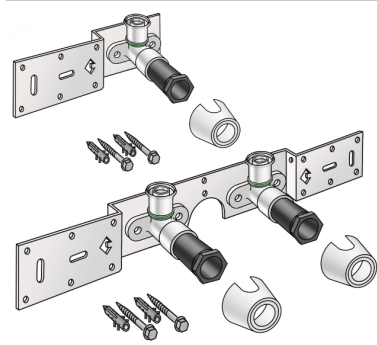

STEELOX

SMX485 STEELOX connection set 20x1/2" 8-10cm

57262D02

Areas of application

With SMX480 wall bracket fitting elbow 90°, sound-insulated, stopper, metal mount, plugs and fastening elements

DO NOT screw in any threaded pipes and cast iron fittings!

Approvals:

KE KELIT GmbH

A 4020 Linz, Ignaz-Mayer-Straße 17, Austria, Europe

PHONE +43 (0) 50 779 E-MAIL office@kekelit.com

www.kekelit.com

Specifications

Article information

port 1	Pressing socket
execution	Double bridge

Product information

VPE1	1,00 KT1
VPE2	15,00 KT2
weight	0,947 KGM
text	?STEELOX connection set
INTRNR	74122000
code	SMX485

Art. No	label	d1 mm
57262D02	20x1/2" 8-10cm	20

KE KELIT GmbH

A 4020 Linz, Ignaz-Mayer-Straße 17, Austria, Europe