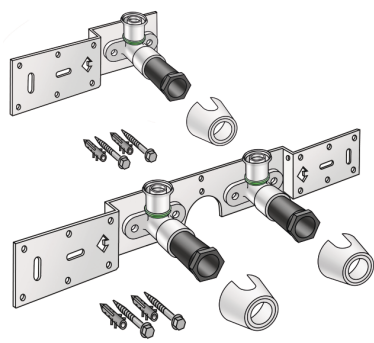

## SMX485 STEELOX connection set 20x1/2" 8-10cm

57262D02

### Areas of application

With SMX480 wall bracket fitting elbow 90°, sound-insulated, stopper, metal mount, plugs and fastening elements

DO NOT screw in any threaded pipes and cast iron fittings!