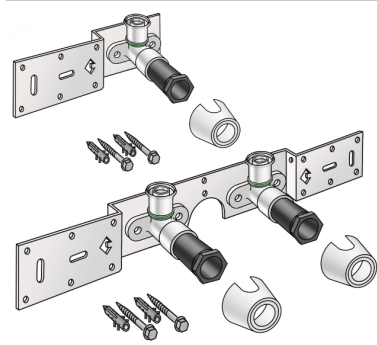

STEELOX

SMX485 STEELOX connection set 20x1/2" 15cm

57266D02

Areas of application

With SMX480 wall bracket fitting elbow 90°, sound-insulated, stopper, metal mount, plugs and fastening elements

DO NOT screw in any threaded pipes and cast iron fittings!

Approvals:

KE KELIT GmbH

A 4020 Linz, Ignaz-Mayer-Straße 17, Austria, Europe

PHONE +43 (0) 50 779 E-MAIL office@kekelit.com

www.kekelit.com

Specifications

Article information

| | |
|-----------|-----------------|
| port 1 | Pressing socket |
| execution | Double bridge |

Product information

| | |
|--------|-------------------------|
| VPE1 | 1,00 KT1 |
| VPE2 | 15,00 KT2 |
| weight | 0,973 KGM |
| text | ?STEELOX connection set |
| INTRNR | 74122000 |
| code | SMX485 |