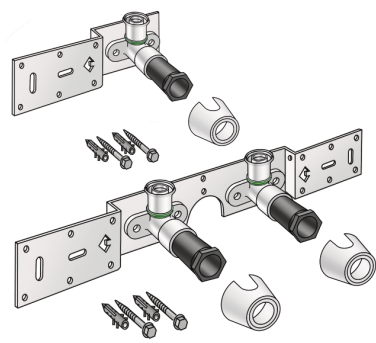

STEELOX

SMX485 STEELOX connection set 20x1/2" 15cm

57266D02

Areas of application

With SMX480 wall bracket fitting elbow 90°, sound-insulated, stopper, metal mount, plugs and fastening elements

DO NOT screw in any threaded pipes and cast iron fittings!

Approvals:

KE KELIT GmbH

A 4020 Linz, Ignaz-Mayer-Straße 17, Austria, Europe

PHONE +43 (0) 50 779 E-MAIL office@kekelit.com

www.kekelit.com

Specifications

Article information

port 1	Pressing socket
execution	Double bridge

Product information

VPE1	1,00 KT1
VPE2	15,00 KT2
weight	0,973 KGM
text	?STEELOX connection set
INTRNR	74122000
code	SMX485

Art. No	label	d1 mm
57266D02	20x1/2" 15cm	20

KE KELIT GmbH

A 4020 Linz, Ignaz-Mayer-Straße 17, Austria, Europe