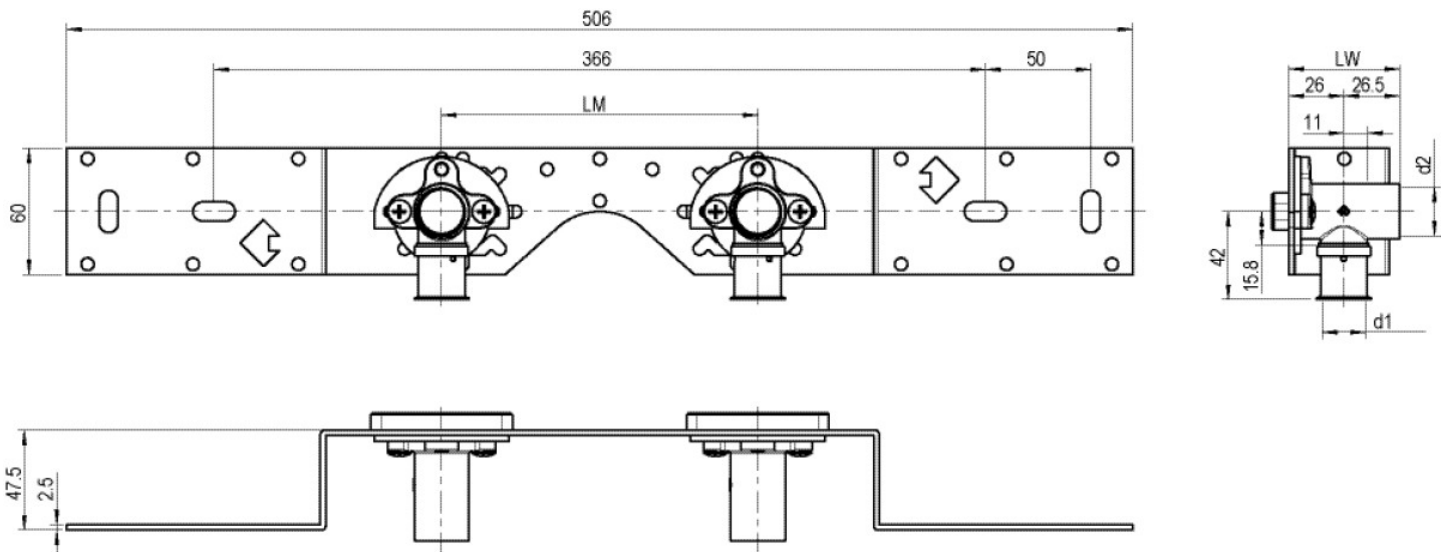

STEELOX

SMX485 STEELOX connection set 20x1/2" 15cm

57266D02

Areas of application

With SMX480 wall bracket fitting elbow 90°, sound-insulated, stopper, metal mount, plugs and fastening elements

DO NOT screw in any threaded pipes and cast iron fittings!

Product information

VPE1	1,00 KT1
VPE2	15,00 KT2
weight	0,973 KGM
text	?STEELOX connection set
INTRNR	74122000
code	SMX485

Art. No	label	d1 mm
57266D02	20x1/2" 15cm	20

KE KELIT GmbH

A 4020 Linz, Ignaz-Mayer-Straße 17, Austria, Europe