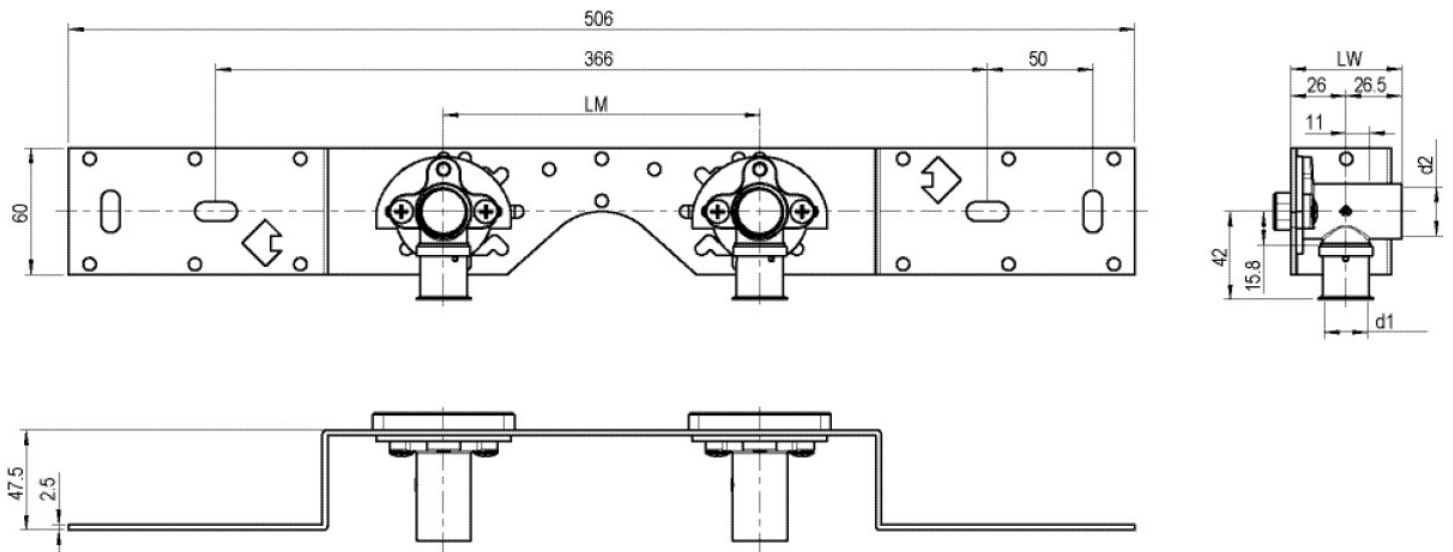

STEELOX

SMX485Z STEELOX zeta connection set 16x1/2" single connection

57291B02

Areas of application

With SMX480Z zeta value-optimised press-fit wall bracket fitting with female thread 90°, sound-insulated; stopper, metal mount, plugs and fastening elements
DO NOT screw in any threaded pipes and cast iron fittings!

Approvals:

KE KELIT GmbH

A 4020 Linz, Ignaz-Mayer-Straße 17, Austria, Europe

PHONE +43 (0) 50 779 E-MAIL office@kekelit.com

www.kekelit.com

Specifications

Article information

port 1	Gas female thread, cylindrical (BSPP)
execution	Single

Product information

VPE1	1,00 KT1
VPE2	15,00 KT2
weight	0,466 KGM
text	STEELOX zeta connection set
INTRNR	74122000
code	SMX485Z

Art. No	label	d1 mm
57291B02	16x1/2" single connection	16

KE KELIT GmbH

A 4020 Linz, Ignaz-Mayer-Straße 17, Austria, Europe