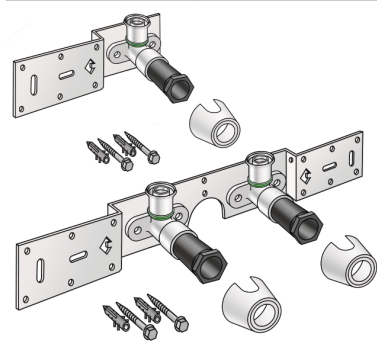

STEELOX

SMX485Z STEELOX zeta connection set 16x1/2" single connection

57291B02

Areas of application

With SMX480Z zeta value-optimised press-fit wall bracket fitting with female thread 90°, sound-insulated; stopper, metal mount, plugs and fastening elements
DO NOT screw in any threaded pipes and cast iron fittings!

Approvals:

KE KELIT GmbH

A 4020 Linz, Ignaz-Mayer-Straße 17, Austria, Europe

PHONE +43 (0) 50 779 E-MAIL office@kekelit.com

www.kekelit.com

Specifications

Article information

port 1	Gas female thread, cylindrical (BSPP)
execution	Single

Product information

VPE1	1,00 KT1
VPE2	15,00 KT2
weight	0,466 KGM
text	STEELOX zeta connection set
INTRNR	74122000
code	SMX485Z

Art. No	label	d1 mm
57291B02	16x1/2" single connection	16

KE KELIT GmbH

A 4020 Linz, Ignaz-Mayer-Straße 17, Austria, Europe