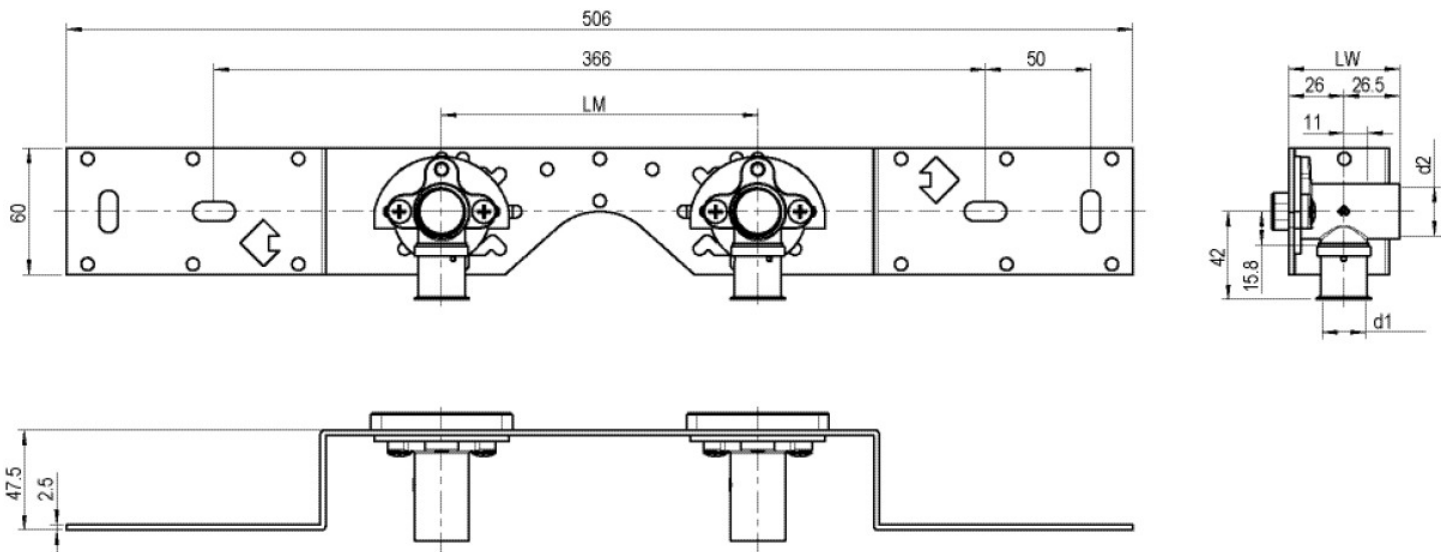

STEELOX

SMX485Z STEELOX zeta connection set 16x1/2" 8-10cm

57292B02

Areas of application

With SMX480Z zeta value-optimised press-fit wall bracket fitting with female thread 90°, sound-insulated; stopper, metal mount, plugs and fastening elements
DO NOT screw in any threaded pipes and cast iron fittings!

Approvals:

KE KELIT GmbH

A 4020 Linz, Ignaz-Mayer-Straße 17, Austria, Europe

PHONE +43 (0) 50 779 E-MAIL office@kekelit.com

www.kekelit.com

Specifications

Article information

port 1	Gas female thread, cylindrical (BSPP)
execution	Double bridge

Product information

VPE1	1,00 KT1
VPE2	15,00 KT2
weight	0,893 KGM
text	STEELOX zeta connection set
INTRNR	74122000
code	SMX485Z

Art. No	label	d1 mm
57292B02	16x1/2" 8-10cm	16

KE KELIT GmbH

A 4020 Linz, Ignaz-Mayer-Straße 17, Austria, Europe