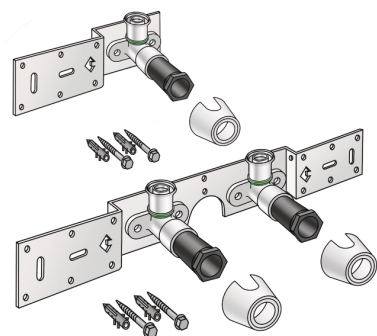

## SMX485Z STEELOX zeta connection set 16x1/2" 8-10cm

57292B02

### Areas of application

With SMX480Z zeta value-optimised press-fit wall bracket fitting with female thread 90°, sound-insulated; stopper, metal mount, plugs and fastening elements  
DO NOT screw in any threaded pipes and cast iron fittings!

## Article information

port 1	Gas female thread, cylindrical (BSPP)
execution	Double bridge