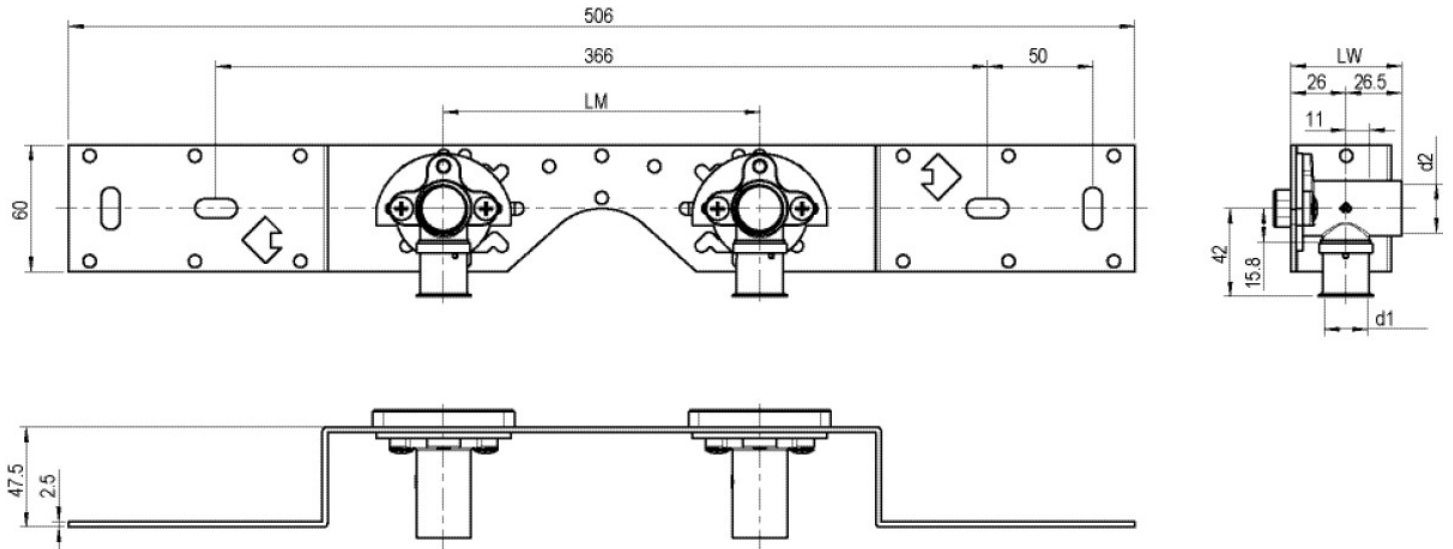

### Areas of application

With SMX480Z zeta value-optimised press-fit wall bracket fitting with female thread 90°, sound-insulated; stopper, metal mount, plugs and fastening elements  
DO NOT screw in any threaded pipes and cast iron fittings!

## Product information

VPE1	1,00 KT1
VPE2	15,00 KT2
weight	0,893 KGM
text	STEELOX zeta connection set
INTRNR	74122000
code	SMX485Z

Art. No	label	d1 mm
57292B02	16x1/2" 8-10cm	16

**KE KELIT GmbH**

A 4020 Linz, Ignaz-Mayer-Straße 17, Austria, Europe