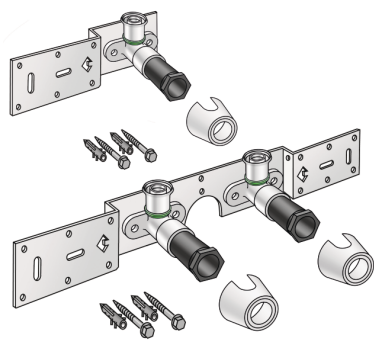

STEELOX

SMX485Z STEELOX zeta connection set 16x1/2" 8-10cm

57292B02

Areas of application

With SMX480Z zeta value-optimised press-fit wall bracket fitting with female thread 90°, sound-insulated; stopper, metal mount, plugs and fastening elements
DO NOT screw in any threaded pipes and cast iron fittings!

Approvals:

KE KELIT GmbH

A 4020 Linz, Ignaz-Mayer-Straße 17, Austria, Europe

PHONE +43 (0) 50 779 E-MAIL office@kekelit.com

www.kekelit.com

Specifications

Article information

port 1	Gas female thread, cylindrical (BSPP)
execution	Double bridge

Product information

VPE1	1,00 KT1
VPE2	15,00 KT2
weight	0,893 KGM
text	STEELOX zeta connection set
INTRNR	74122000
code	SMX485Z

Art. No	label	d1 mm
57292B02	16x1/2" 8-10cm	16

KE KELIT GmbH

A 4020 Linz, Ignaz-Mayer-Straße 17, Austria, Europe