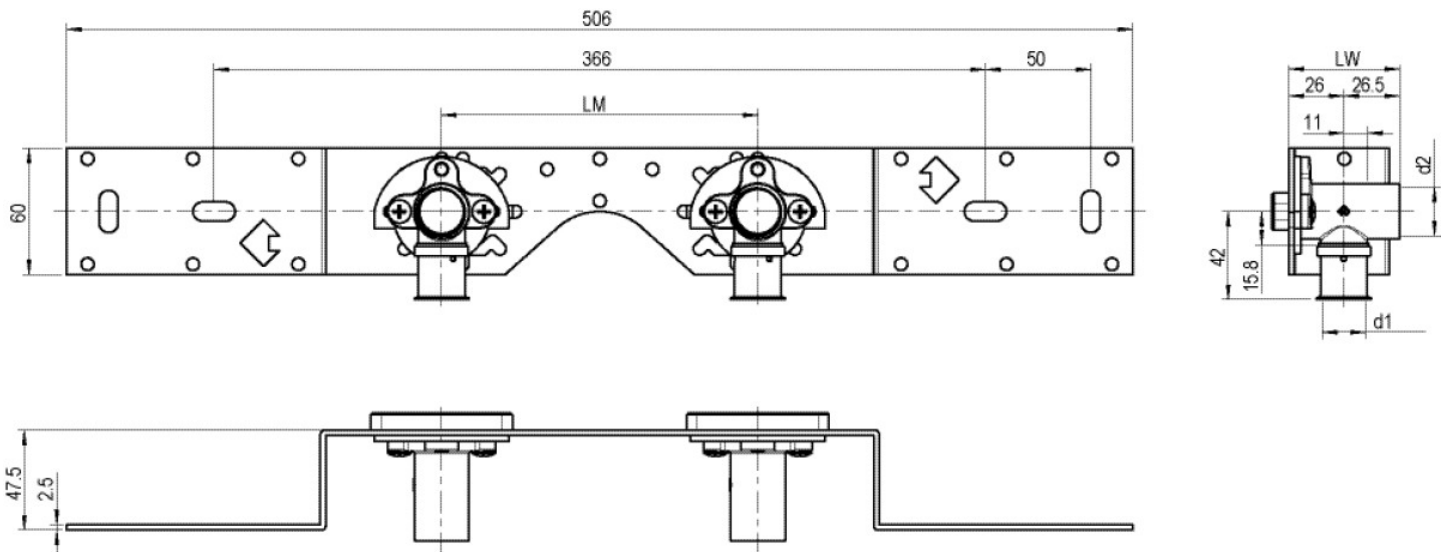

STEELOX

SMX485Z STEELOX zeta connection set 16x1/2" 15cm

57296B02

Areas of application

With SMX480Z zeta value-optimised press-fit wall bracket fitting with female thread 90°, sound-insulated; stopper, metal mount, plugs and fastening elements
DO NOT screw in any threaded pipes and cast iron fittings!

Approvals:

KE KELIT GmbH

A 4020 Linz, Ignaz-Mayer-Straße 17, Austria, Europe

PHONE +43 (0) 50 779 E-MAIL office@kekelit.com

www.kekelit.com

Specifications

Article information

port 1	Gas female thread, cylindrical (BSPP)
execution	Double bridge

Product information

VPE1	1,00 KT1
VPE2	15,00 KT2
weight	0,919 KGM
text	STEELOX zeta connection set
INTRNR	74122000
code	SMX485Z

Art. No	label	d1 mm
57296B02	16x1/2" 15cm	16

KE KELIT GmbH

A 4020 Linz, Ignaz-Mayer-Straße 17, Austria, Europe