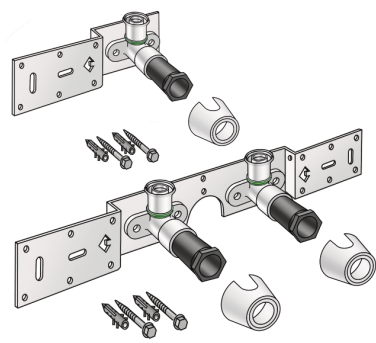

STEELOX

SMX485Z STEELOX zeta connection set 20x1/2"
single conn.

57291D02

Areas of application

With SMX480Z zeta value-optimised press-fit wall bracket fitting with female thread 90°, sound-insulated; stopper, metal mount, plugs and fastening elements
DO NOT screw in any threaded pipes and cast iron fittings!

Approvals:

KE KELIT GmbH

A 4020 Linz, Ignaz-Mayer-Straße 17, Austria, Europe

PHONE +43 (0) 50 779 E-MAIL office@kekelit.com

www.kekelit.com

Specifications

Article information

port 1	Gas female thread, cylindrical (BSPP)
execution	Single

Product information

VPE1	1,00 KT1
VPE2	15,00 KT2
weight	0,476 KGM
text	STEELOX zeta connection set
INTRNR	74122000
code	SMX485Z

Art. No	label	d1 mm
57291D02	20x1/2" single conn.	20

KE KELIT GmbH

A 4020 Linz, Ignaz-Mayer-Straße 17, Austria, Europe