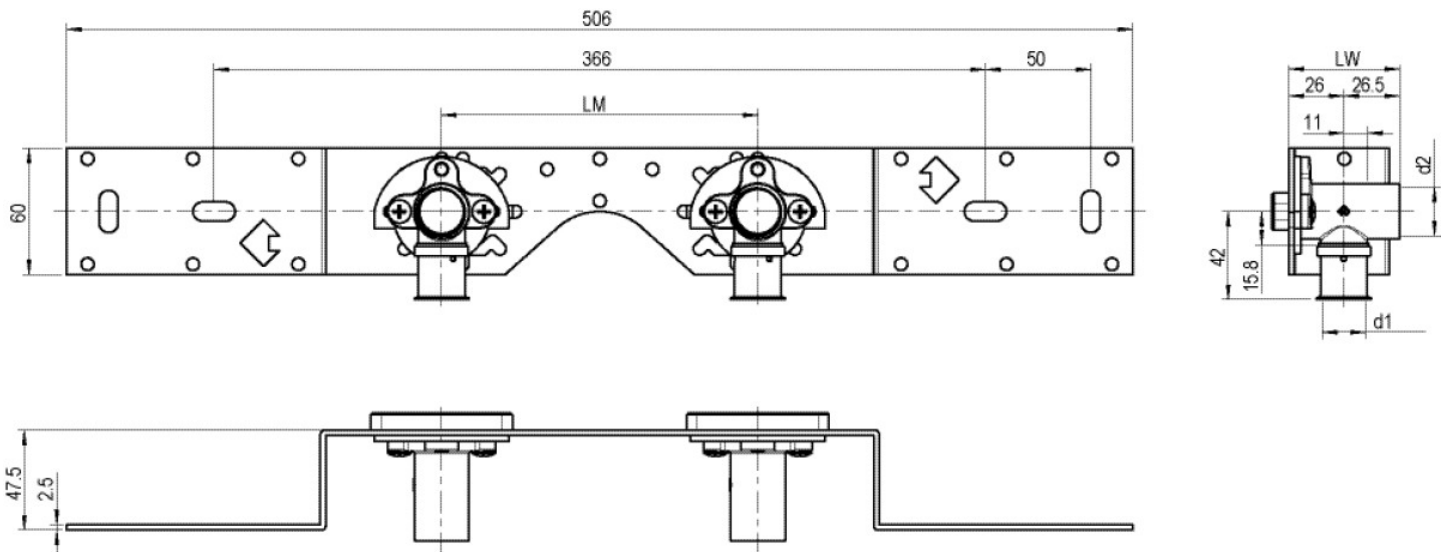

STEELOX

SMX485Z STEELOX zeta connection set 20x1/2"
single conn.

57291D02

Areas of application

With SMX480Z zeta value-optimised press-fit wall bracket fitting with female thread 90°, sound-insulated; stopper, metal mount, plugs and fastening elements
DO NOT screw in any threaded pipes and cast iron fittings!

Approvals:

KE KELIT GmbH

A 4020 Linz, Ignaz-Mayer-Straße 17, Austria, Europe

PHONE +43 (0) 50 779 E-MAIL office@kekelit.com

www.kekelit.com

Specifications

Article information

port 1	Gas female thread, cylindrical (BSPP)
execution	Single

Product information

VPE1	1,00 KT1
VPE2	15,00 KT2
weight	0,476 KGM
text	STEELOX zeta connection set
INTRNR	74122000
code	SMX485Z

Art. No	label	d1 mm
57291D02	20x1/2" single conn.	20

KE KELIT GmbH

A 4020 Linz, Ignaz-Mayer-Straße 17, Austria, Europe