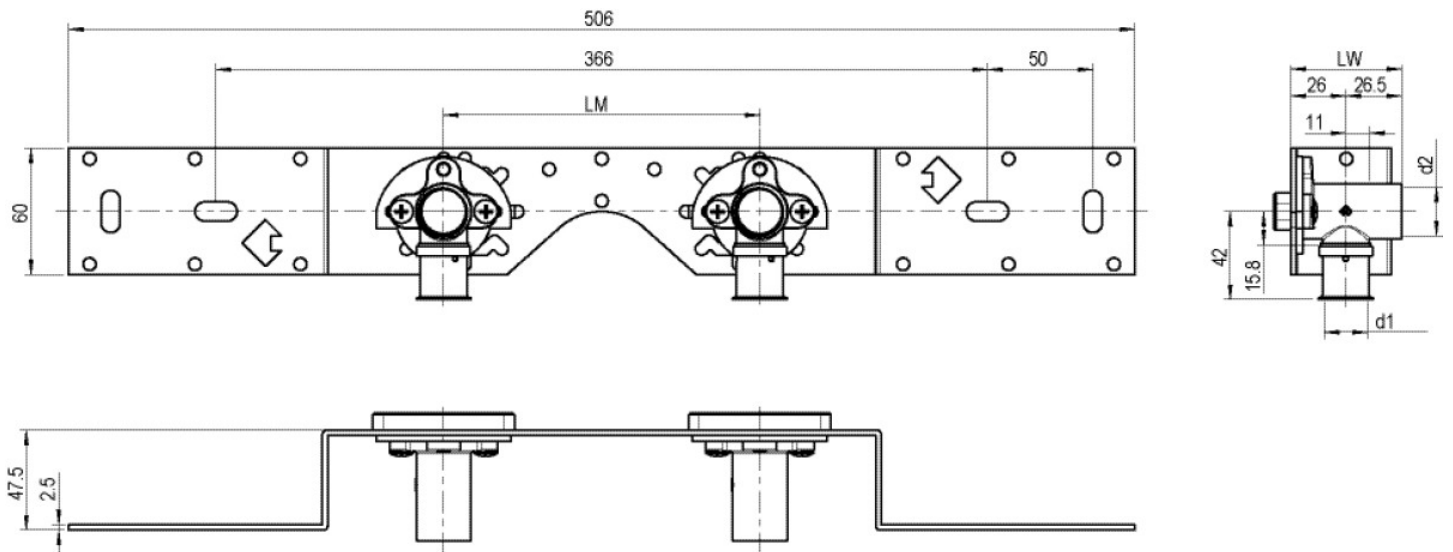

STEELOX

SMX485Z STEELOX zeta connection set 20x1/2"
single conn.

57291D02

Areas of application

With SMX480Z zeta value-optimised press-fit wall bracket fitting with female thread 90°, sound-insulated; stopper, metal mount, plugs and fastening elements
DO NOT screw in any threaded pipes and cast iron fittings!

Approvals:

KE KELIT GmbH

A 4020 Linz, Ignaz-Mayer-Straße 17, Austria, Europe

PHONE +43 (0) 50 779 E-MAIL office@kekelit.com

www.kekelit.com

Specifications

Article information

port 1	Gas female thread, cylindrical (BSPP)
execution	Single

Product information

VPE1	1,00 KT1
VPE2	15,00 KT2
weight	0,476 KGM
text	STEELOX zeta connection set
INTRNR	74122000
code	SMX485Z

Art. No	label	d1 mm
57291D02	20x1/2" single conn.	20

KE KELIT GmbH

A 4020 Linz, Ignaz-Mayer-Straße 17, Austria, Europe