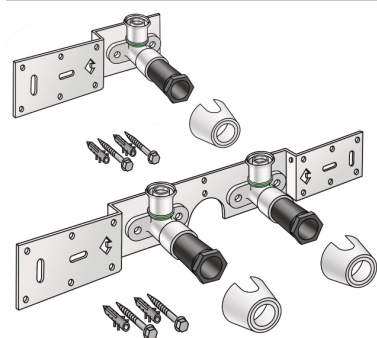

STEELOX

SMX485Z STEELOX zeta connection set 20x1/2" 8-10cm

57292D02

Areas of application

With SMX480Z zeta value-optimised press-fit wall bracket fitting with female thread 90°, sound-insulated; stopper, metal mount, plugs and fastening elements
DO NOT screw in any threaded pipes and cast iron fittings!

Approvals:

KE KELIT GmbH

A 4020 Linz, Ignaz-Mayer-Straße 17, Austria, Europe

PHONE +43 (0) 50 779 E-MAIL office@kekelit.com

www.kekelit.com

Specifications

Article information

port 1	Gas female thread, cylindrical (BSPP)
execution	Double bridge

Product information

VPE1	1,00 KT1
VPE2	15,00 KT2
weight	0,913 KGM
text	STEELOX zeta connection set
INTRNR	74122000
code	SMX485Z

Art. No	label	d1 mm
57292D02	20x1/2" 8-10cm	20

KE KELIT GmbH

A 4020 Linz, Ignaz-Mayer-Straße 17, Austria, Europe