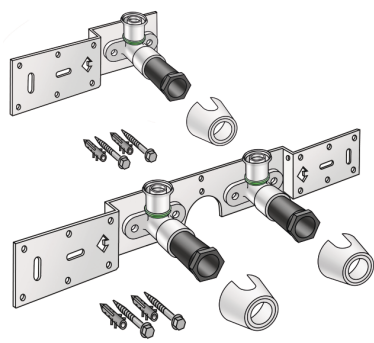

STEELOX

SMX485Z STEELOX zeta connection set 20x1/2" 8-10cm

57292D02

Areas of application

With SMX480Z zeta value-optimised press-fit wall bracket fitting with female thread 90°, sound-insulated; stopper, metal mount, plugs and fastening elements
DO NOT screw in any threaded pipes and cast iron fittings!

Approvals:

KE KELIT GmbH

A 4020 Linz, Ignaz-Mayer-Straße 17, Austria, Europe

PHONE +43 (0) 50 779 E-MAIL office@kekelit.com

www.kekelit.com

Specifications

Article information

port 1	Gas female thread, cylindrical (BSPP)
execution	Double bridge

Product information

VPE1	1,00 KT1
VPE2	15,00 KT2
weight	0,913 KGM
text	STEELOX zeta connection set
INTRNR	74122000
code	SMX485Z

Art. No	label	d1 mm
57292D02	20x1/2" 8-10cm	20

KE KELIT GmbH

A 4020 Linz, Ignaz-Mayer-Straße 17, Austria, Europe