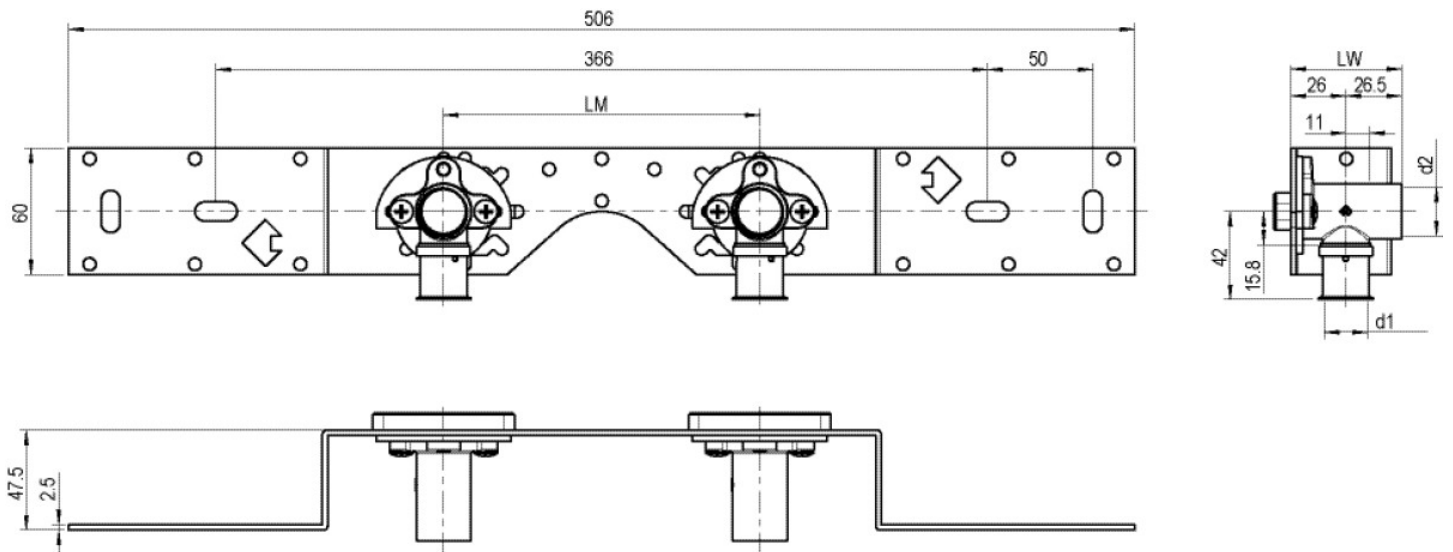

STEELOX

SMX485Z STEELOX zeta connection set 20x1/2" 8-10cm

57292D02

Areas of application

With SMX480Z zeta value-optimised press-fit wall bracket fitting with female thread 90°, sound-insulated; stopper, metal mount, plugs and fastening elements
DO NOT screw in any threaded pipes and cast iron fittings!

Approvals:

KE KELIT GmbH

A 4020 Linz, Ignaz-Mayer-Straße 17, Austria, Europe

PHONE +43 (0) 50 779 E-MAIL office@kekelit.com

www.kekelit.com

Specifications

Article information

port 1	Gas female thread, cylindrical (BSPP)
execution	Double bridge

Product information

VPE1	1,00 KT1
VPE2	15,00 KT2
weight	0,913 KGM
text	STEELOX zeta connection set
INTRNR	74122000
code	SMX485Z

Art. No	label	d1 mm
57292D02	20x1/2" 8-10cm	20

KE KELIT GmbH

A 4020 Linz, Ignaz-Mayer-Straße 17, Austria, Europe