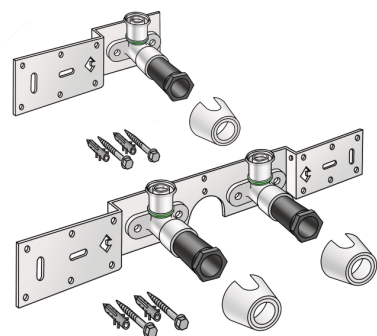

## SMX485Z STEELOX zeta connection set 20x1/2" 15cm

57296D02

### Areas of application

With SMX480Z zeta value-optimised press-fit wall bracket fitting with female thread 90°, sound-insulated; stopper, metal mount, plugs and fastening elements  
DO NOT screw in any threaded pipes and cast iron fittings!

## Article information

port 1	Gas female thread, cylindrical (BSPP)
execution	Double bridge