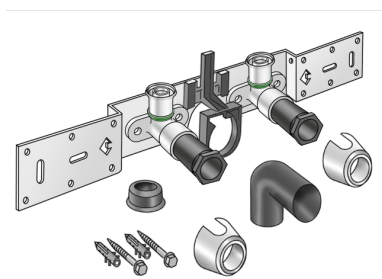

# STEELOX

SMX485SB STEELOX connection set with siphon elbow 16x1/2" 8-10cm

57264B02

## Areas of application

With SMX480 wall bracket fitting elbow 90°, sound-insulated; stopper, metal mount, plugs and fastening elements, incl. elbow for connecting to trap d50mm and galvanised nipple d30  
DO NOT screw in any threaded pipes and cast iron fittings!

## Product information

**VPE1** 1,00 KT1

**VPE2** 15,00 KT2

**weight** 1,066 KGM

**text** ?STEELOX connection set with siphon elbow

**INTRNR** 74122000

**code** SMX485SB

Art. No	label	d1 mm
57264B02	16x1/2" 8-10cm	16