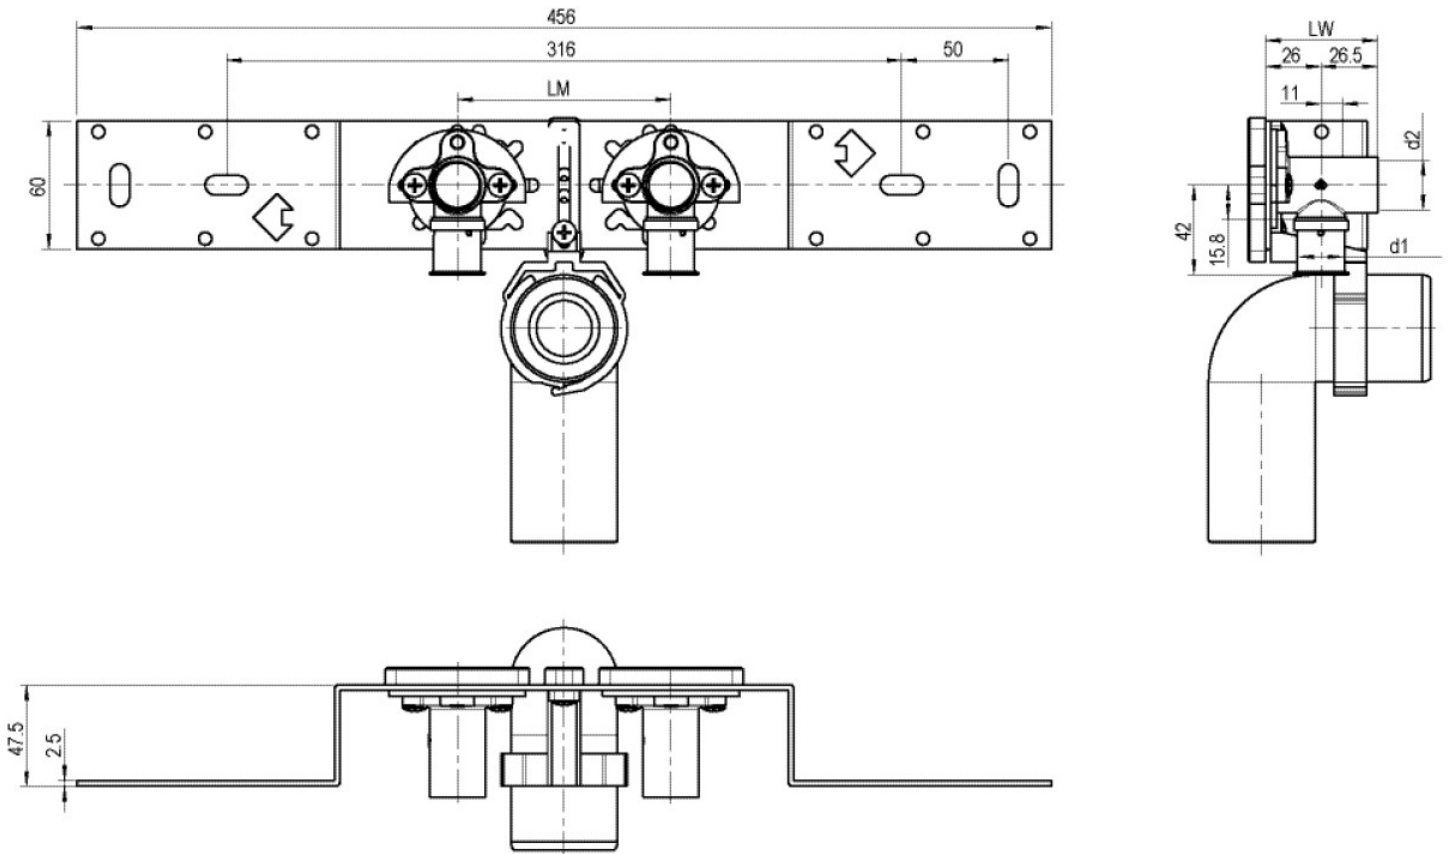

## Article information

**port 1** Pressing socket

**execution** Double bridge

## Product information

**VPE1** 1,00 KT1

**VPE2** 15,00 KT2

**weight** 1,066 KGM

**text** ?STEELOX connection set with siphon elbow

**INTRNR** 74122000

**code** SMX485SB

Art. No	label	d1 mm
57264B02	16x1/2" 8-10cm	16