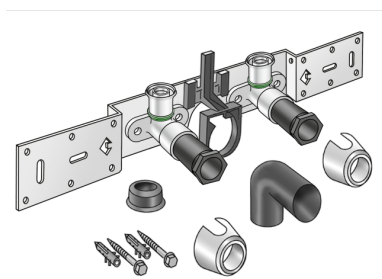

# STEELOX

SMX485SB ?STEELOX connection set with siphon elbow 16x1/2" 15cm

57268B02

## Areas of application

With SMX480 wall bracket fitting elbow 90°, sound-insulated; stopper, metal mount, plugs and fastening elements, incl. elbow for connecting to trap d50mm and galvanised nipple d30  
DO NOT screw in any threaded pipes and cast iron fittings!

## Product information

**VPE1** 1,00 KT1

**VPE2** 15,00 KT2

**weight** 1,092 KGM

**text** ?STEELOX connection set with siphon elbow

**INTRNR** 74122000

**code** SMX485SB

Art. No	label	d1 mm
57268B02	16x1/2" 15cm	16