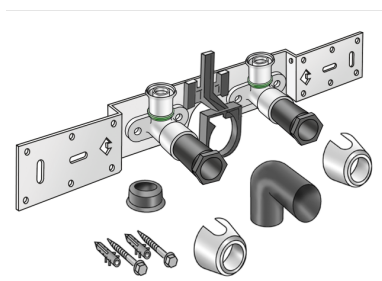

# STEELOX

SMX485SB STEELOX connection set with siphon elbow 20x1/2" 8-10cm

57264D02

Areas of application

With SMX480 wall bracket fitting elbow 90°, sound-insulated; stopper, metal mount, plugs and fastening elements, incl. elbow for connecting to trap d50mm and galvanised nipple d30  
DO NOT screw in any threaded pipes and cast iron fittings!

## Article information

**port 1** Pressing socket

**execution** Double bridge

## Product information

**VPE1** 1,00 KT1

**VPE2** 15,00 KT2

**weight** 1,088 KGM

**text** ?STEELOX connection set with siphon elbow

**INTRNR** 74122000

**code** SMX485SB

Art. No	label	d1 mm
57264D02	20x1/2" 8-10cm	20