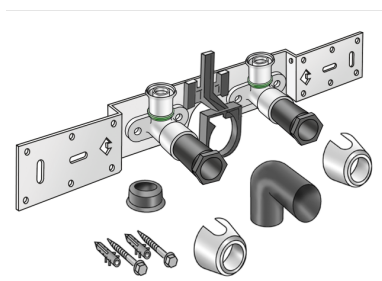

STEELOX

SMX485SB ?STEELOX connection set with siphon elbow 20x1/2" 15cm

57268D02

Areas of application

With SMX480 wall bracket fitting elbow 90°, sound-insulated; stopper, metal mount, plugs and fastening elements, incl. elbow for connecting to trap d50mm and galvanised nipple d30
DO NOT screw in any threaded pipes and cast iron fittings!

execution Double bridge

Product information

VPE1 1,00 KT1

VPE2 15,00 KT2

weight 1,114 KGM

text ?STEELOX connection set with siphon elbow

INTRNR 74122000

code SMX485SB