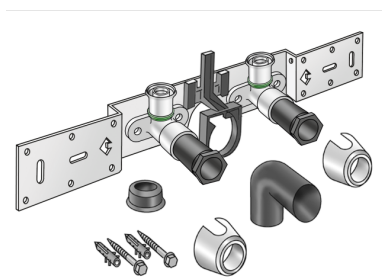

STEELOX

SMX485SZ STEELOX zeta connection set with elbow 16x1/2" 8-10cm

57294B02

Areas of application

With SMX480Z zeta value-optimised press-fit wall bracket fitting with female thread 90°, sound-insulated; stopper, metal mount, plugs and fastening elements, incl. elbow for connecting to trap d50mm and galvanised nipple d30

DO NOT screw in any threaded pipes and cast iron fittings!

Approvals:

Specifications

Article information

port 1 Gas female thread, cylindrical (BSPP)

execution Double bridge

Product information

VPE1 1,00 KT1

VPE2 15,00 KT2

weight 1,033 KGM

text STEELOX zeta connection set with elbow

INTRNR 74122000

code SMX485SZ

| Art. No | label | d1 mm |
|----------|----------------|-------|
| 57294B02 | 16x1/2" 8-10cm | 16 |