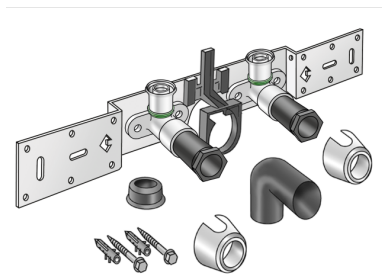

STEELOX

SMX485SZ STEELOX zeta connection set with elbow 16x1/2" 8-10cm

57294B02

Areas of application

With SMX480Z zeta value-optimised press-fit wall bracket fitting with female thread 90°, sound-insulated; stopper, metal mount, plugs and fastening elements, incl. elbow for connecting to trap d50mm and galvanised nipple d30

DO NOT screw in any threaded pipes and cast iron fittings!

Approvals:

Specifications

Article information

port 1 Gas female thread, cylindrical (BSPP)

execution Double bridge

Product information

VPE1 1,00 KT1

VPE2 15,00 KT2

weight 1,034 KGM

text STEELOX zeta connection set with elbow

INTRNR 74122000

code SMX485SZ

Art. No	label	d1 mm
57294B02	16x1/2" 8-10cm	16