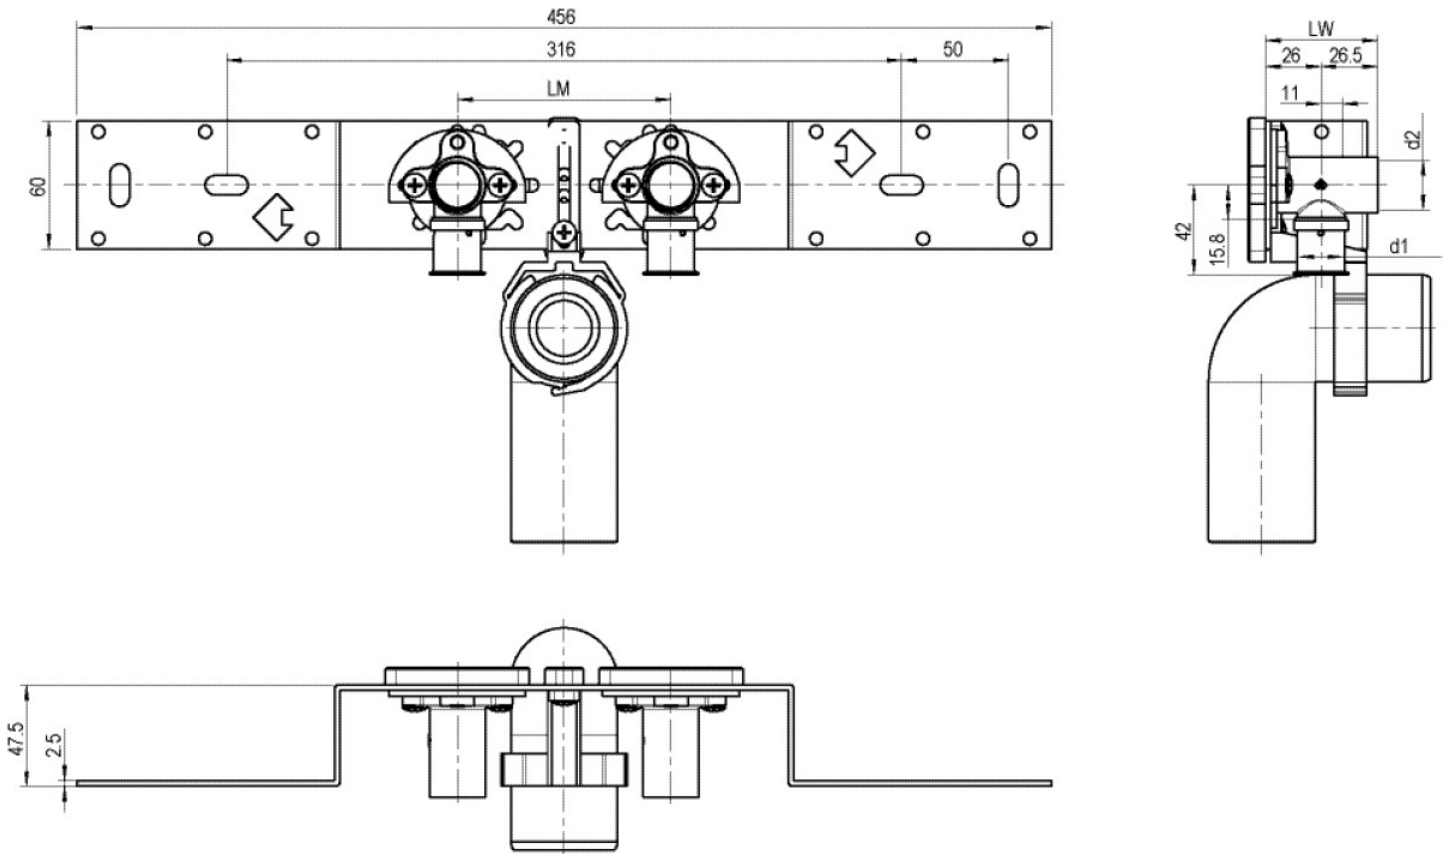

STEELOX

SMX485SZ STEELOX zeta connection set with elbow 16x1/2" 8-10cm

57294B02

Areas of application

With SMX480Z zeta value-optimised press-fit wall bracket fitting with female thread 90°, sound-insulated; stopper, metal mount, plugs and fastening elements, incl. elbow for connecting to trap d50mm and galvanised nipple d30

DO NOT screw in any threaded pipes and cast iron fittings!

Approvals:

Specifications

Article information

port 1 Gas female thread, cylindrical (BSPP)

execution Double bridge

Product information

VPE1 1,00 KT1

VPE2 15,00 KT2

weight 1,034 KGM

text STEELOX zeta connection set with elbow

INTRNR 74122000

code SMX485SZ

Art. No	label	d1 mm
57294B02	16x1/2" 8-10cm	16