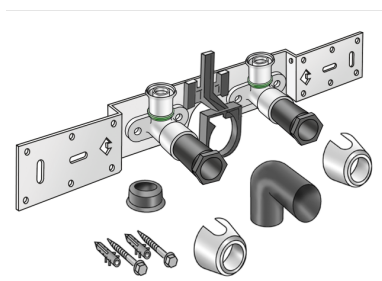

# STEELOX

SMX485SZ STEELOX zeta connection set with elbow 16x1/2" 15cm

57298B02

## Areas of application

With SMX480Z zeta value-optimised press-fit wall bracket fitting with female thread 90°, sound-insulated; stopper, metal mount, plugs and fastening elements, incl. elbow for connecting to trap d50mm and galvanised nipple d30

## Article information

**port 1** Gas female thread, cylindrical (BSPP)

**execution** Double bridge

## Product information

**VPE1** 1,00 KT1

**VPE2** 15,00 KT2

**weight** 1,060 KGM

**text** STEELOX zeta connection set with elbow

**INTRNR** 74122000

**code** SMX485SZ

Art. No	label	d1 mm
57298B02	16x1/2" 15cm	16