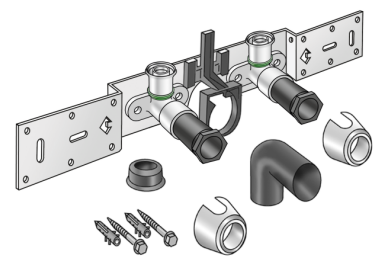

STEELOX

SMX485SZ STEELOX zeta connection set with elbow 16x1/2" 15cm

57298B02

Areas of application

With SMX480Z zeta value-optimised press-fit wall bracket fitting with female thread 90°, sound-insulated; stopper, metal mount, plugs and fastening elements, incl. elbow for connecting to trap d50mm and galvanised nipple d30

DO NOT screw in any threaded pipes and cast iron fittings!

Approvals:

Specifications

Article information

port 1 Gas female thread, cylindrical (BSPP)

execution Double bridge

Product information

VPE1 1,00 KT1

VPE2 15,00 KT2

weight 1,060 KGM

text STEELOX zeta connection set with elbow

INTRNR 74122000

code SMX485SZ

Art. No	label	d1 mm
57298B02	16x1/2" 15cm	16