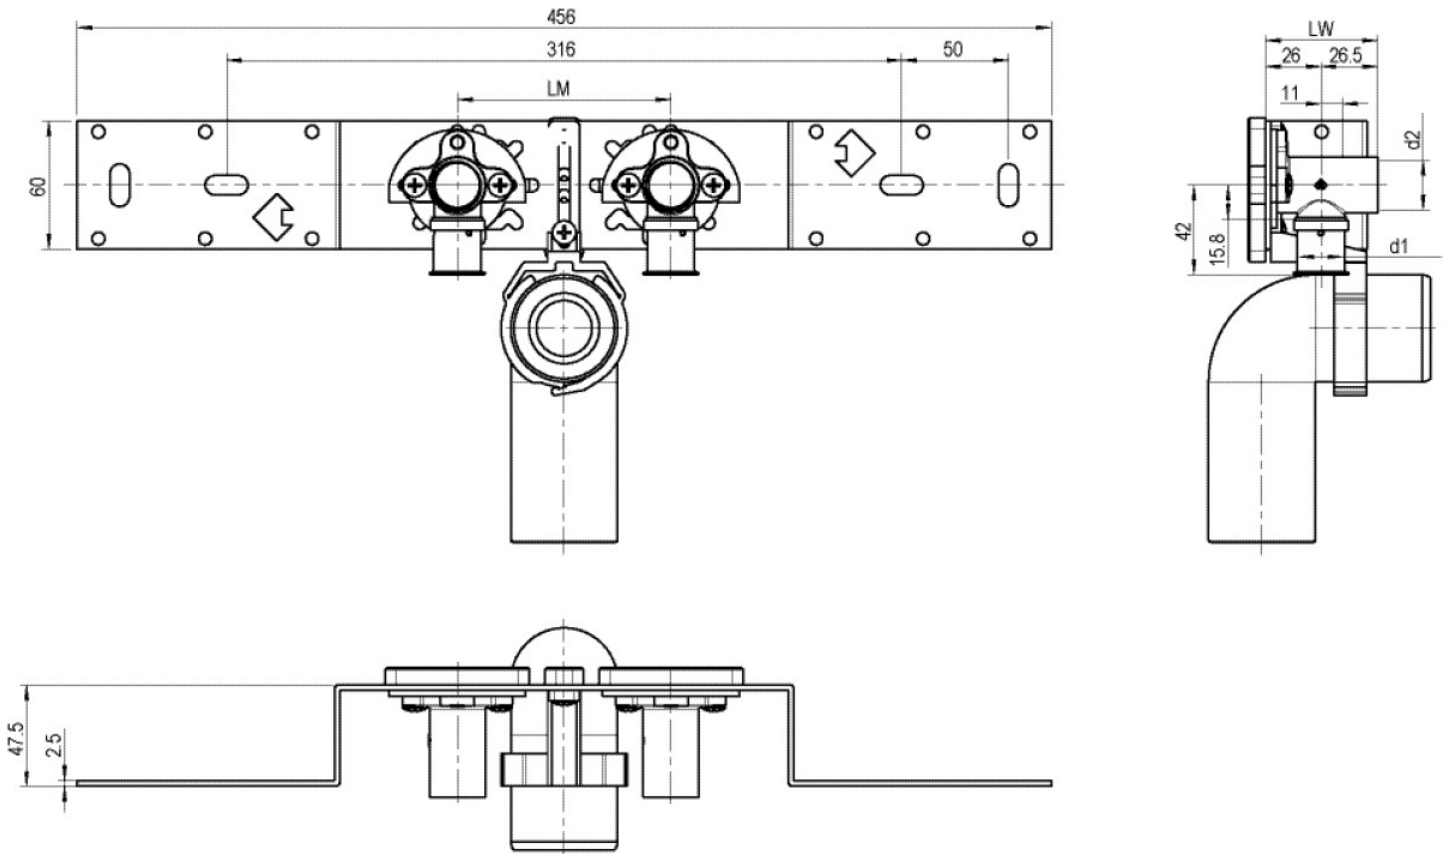

## Article information

**port 1** Gas female thread, cylindrical (BSPP)

**execution** Double bridge

## Product information

**VPE1** 1,00 KT1

**VPE2** 15,00 KT2

**weight** 1,054 KGM

**text** STEELOX zeta connection set with elbow

**INTRNR** 74122000

**code** SMX485SZ

Art. No	label	d1 mm
57294D02	20x1/2" 8-10cm	20