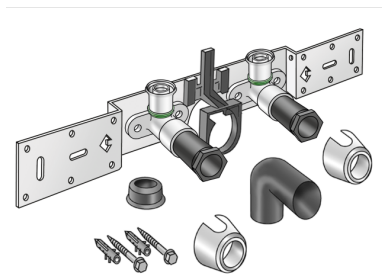

## SMX485SZ STEELOX zeta connection set with elbow 20x1/2" 8-10cm

57294D02

### Areas of application

With SMX480Z zeta value-optimised press-fit wall bracket fitting with female thread 90°, sound-insulated; stopper, metal mount, plugs and fastening elements, incl. elbow for connecting to trap d50mm and galvanised nipple d30

## Article information

**port 1** Gas female thread, cylindrical (BSPP)

**execution** Double bridge

## Product information

**VPE1** 1,00 KT1

**VPE2** 15,00 KT2

**weight** 1,054 KGM

**text** STEELOX zeta connection set with elbow

**INTRNR** 74122000

**code** SMX485SZ

Art. No	label	d1 mm
57294D02	20x1/2" 8-10cm	20