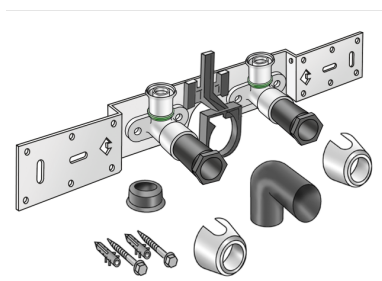

## SMX485SZ STEELOX zeta connection set with elbow 20x1/2" 8-10cm

57294D02

### Areas of application

With SMX480Z zeta value-optimised press-fit wall bracket fitting with female thread 90°, sound-insulated; stopper, metal mount, plugs and fastening elements, incl. elbow for connecting to trap d50mm and galvanised nipple d30

## Article information

**port 1** Gas female thread, cylindrical (BSPP)

**execution** Double bridge

## Product information

**VPE1** 1,00 KT1

**VPE2** 15,00 KT2

**weight** 1,054 KGM

**text** STEELOX zeta connection set with elbow

**INTRNR** 74122000

**code** SMX485SZ

Art. No	label	d1 mm
57294D02	20x1/2" 8-10cm	20