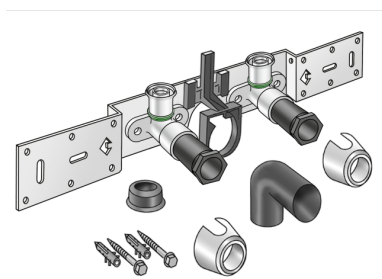

STEELOX

SMX485SZ STEELOX zeta connection set with elbow 20x1/2" 15cm

57298D02

Areas of application

With SMX480Z zeta value-optimised press-fit wall bracket fitting with female thread 90°, sound-insulated; stopper, metal mount, plugs and fastening elements, incl. elbow for connecting to trap d50mm and galvanised nipple d30

DO NOT screw in any threaded pipes and cast iron fittings!

Approvals:

Specifications

Article information

port 1 Gas female thread, cylindrical (BSPP)

execution Double bridge

Product information

VPE1 1,00 KT1

VPE2 15,00 KT2

weight 1,080 KGM

text STEELOX zeta connection set with elbow

INTRNR 74122000

code SMX485SZ

Art. No	label	d1 mm
57298D02	20x1/2" 15cm	20