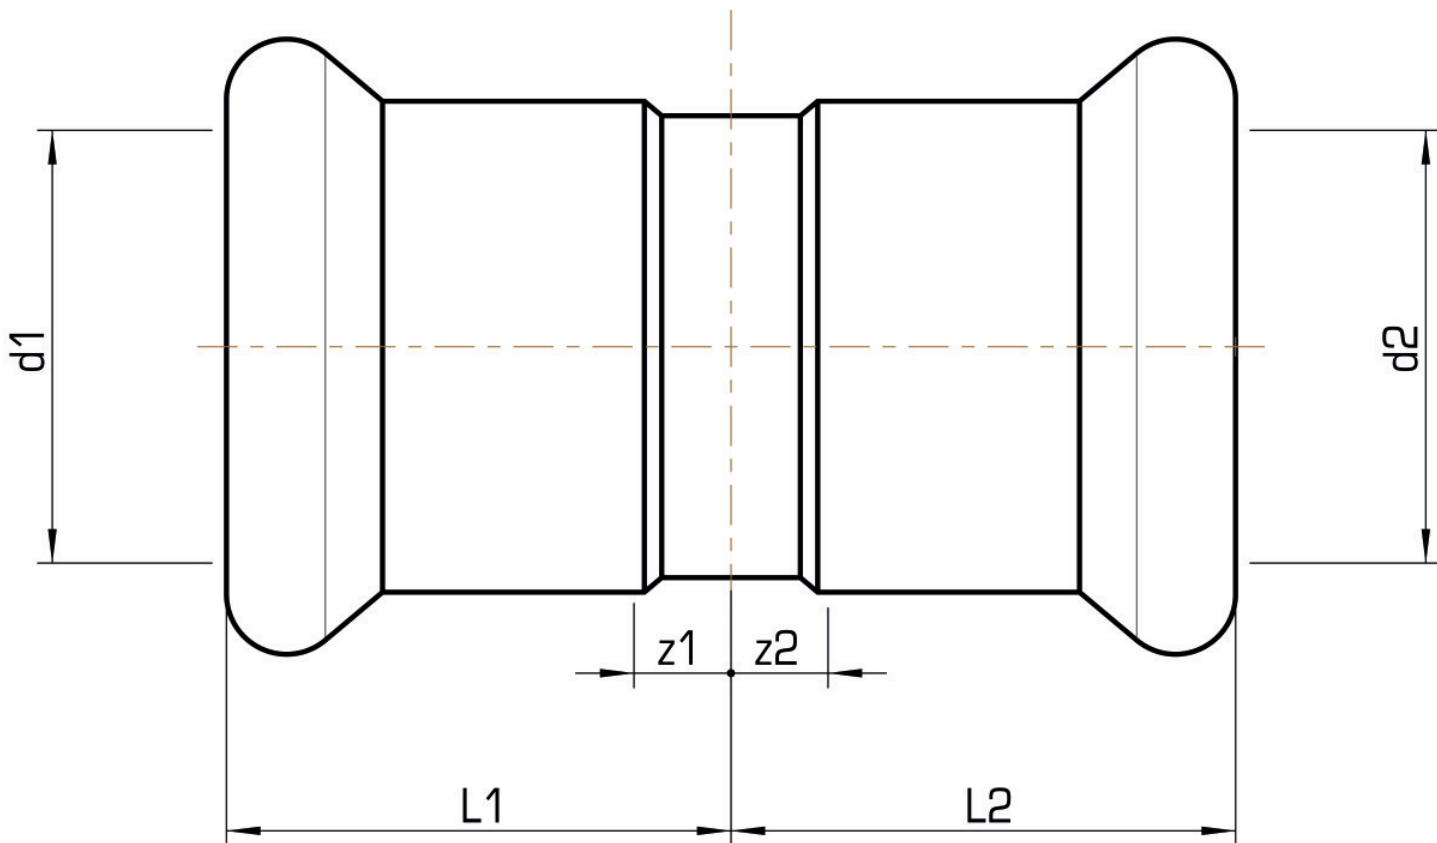

STEEL FIX EDELSTAHL

NP410 STEELFIX stainless steel press-fit coupling 15

53600BB0

Areas of application

Press coupling straight made of stainless steel 1.4404, incl. EPDM sealing elements, d15-54 "leak before pressed"

Press contour: M

Approvals:

Specifications

Article information

port 1	Pressmuffe
port 2	Pressmuffe
execution	1-part
design	gerade
press contour	M

Product information

VPE1	10,00 SA1
VPE2	140,00 KT1
VPE3	3500,00 DDP
weight	0,042 KGM
text	STEELFIX stainless steel press-fit coupling
INTRNR	73072980
material group	EDELSTAHL pressfittings
code	NP410

Art. No	label	d1 mm	d2 mm	L1 mm	L2 mm	z1 mm	z2 mm
53600BB0	15	15	15	25	25	5	5