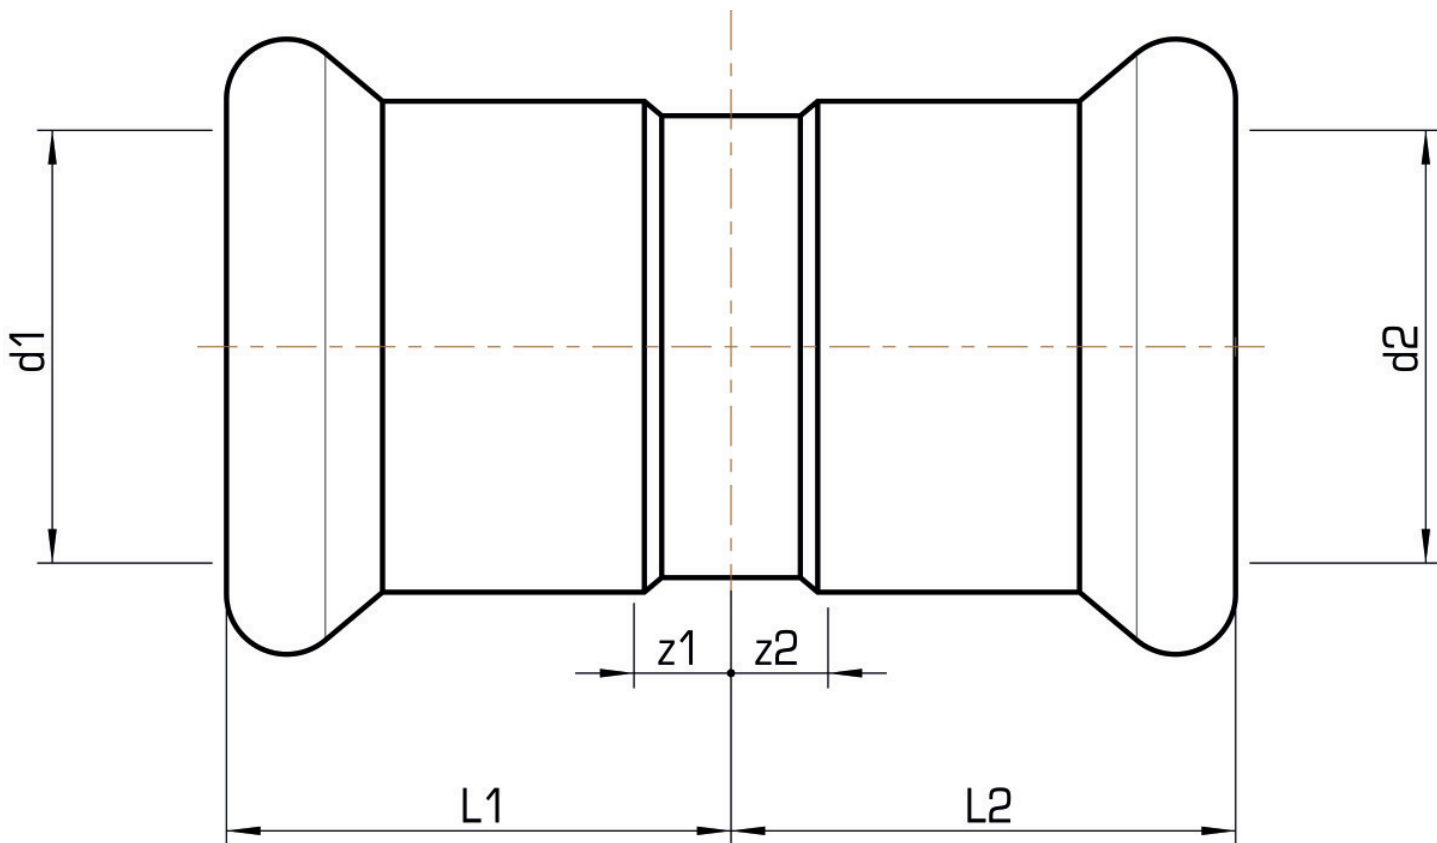

STEEL FIX EDELSTAHL

NP410 STEELFIX stainless steel press-fit coupling 42

53600GG0

Areas of application

Press coupling straight made of stainless steel 1.4404, incl. EPDM sealing elements, d15-54 "leak before pressed"

Press contour: M

Approvals:

Specifications

Article information

port 1	Pressmuffe
port 2	Pressmuffe
execution	1-part
design	gerade
press contour	M

Product information

VPE1	4,00 SA1
VPE2	24,00 KT1
VPE3	600,00 DDP
weight	0,154 KGM
text	STEELFIX stainless steel press-fit coupling
INTRNR	73072980
material group	EDELSTAHL pressfittings
code	NP410

Art. No	label	d1 mm	d2 mm	L1 mm	L2 mm	z1 mm	z2 mm
53600GG0	42	42	42	36	36	6	6