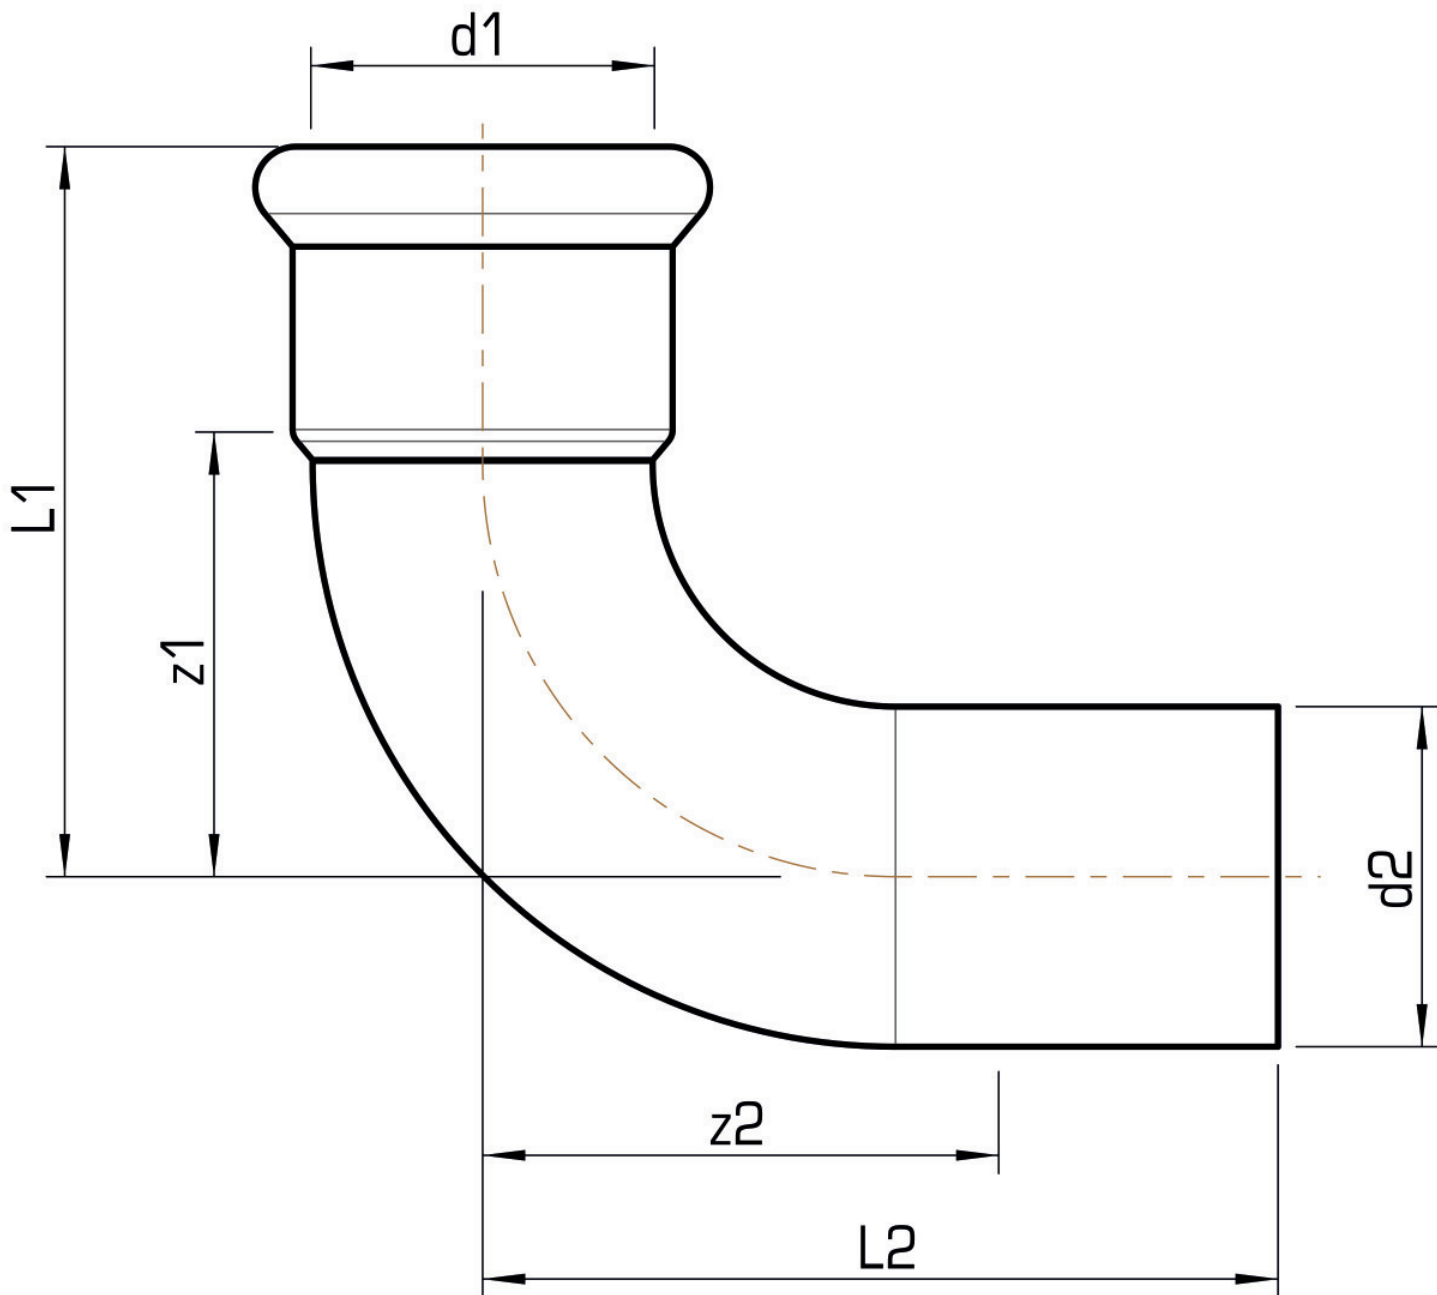

## Areas of application

Press-elbow 90°, f/m, stainless steel 1.4404, incl. EPDM sealing components, d15-54 "leak before pressed"

Press contour: M

## Article information

port 1	Pressmuffe
port 2	Zapfen/Rohrende
execution	1-part
design	Bogen
angle	90 °
press contour	M

## Product information

VPE1	2,00 SA1
VPE2	12,00 KT1
weight	0,982 KGM
text	STEELFIX stainless steel press-fit elbow 90° male/female
INTRNR	73072980
material group	EDELSTAHL pressfittings
code	NP421

Art. No	label	d1 mm	d2 mm	L1 mm	L2 mm	z1 mm	z2 mm
53616JJ0	76,1	76,1	76,1	150	165	95	110