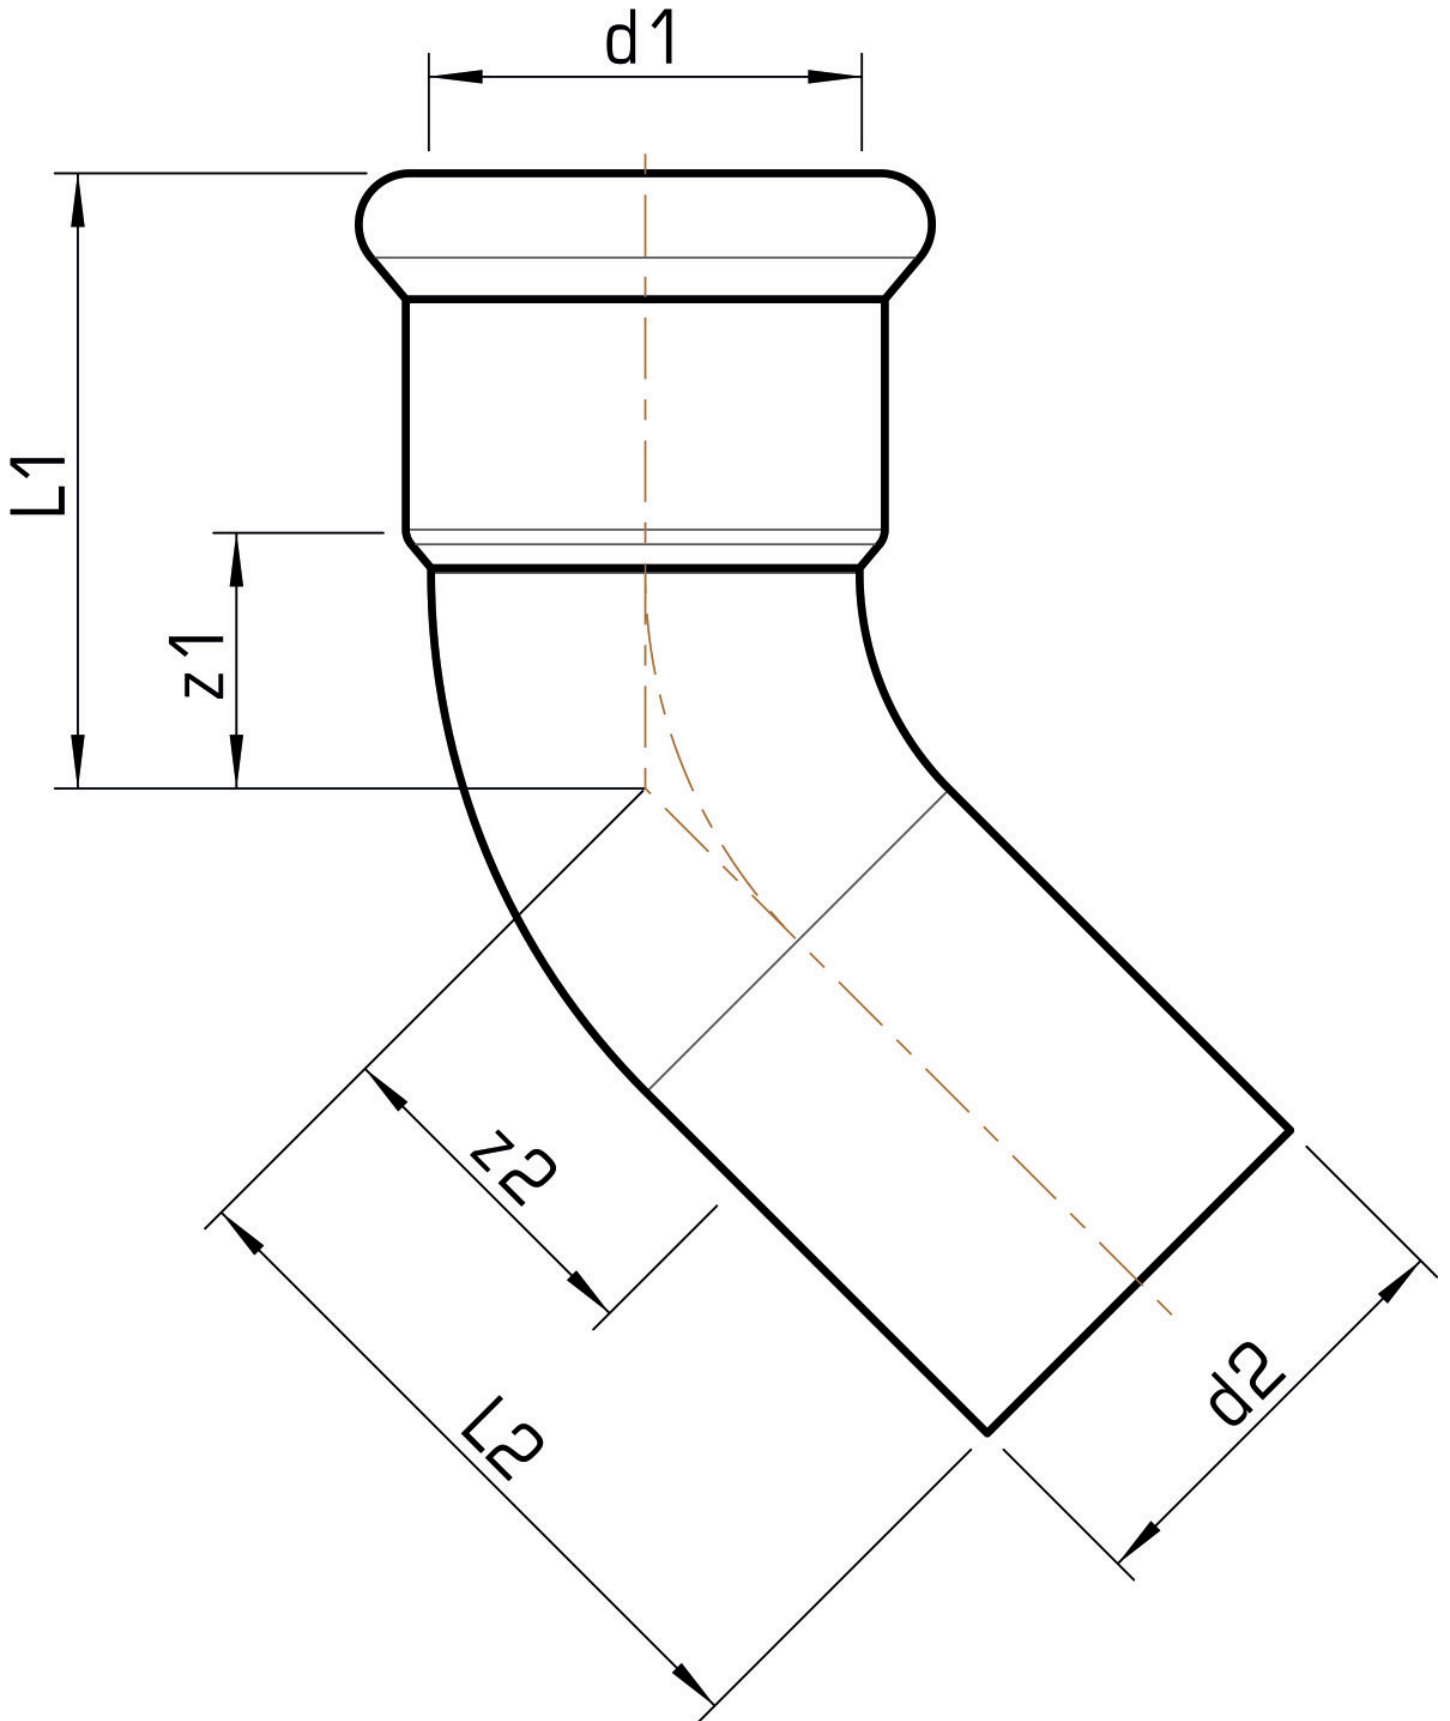

STEEL FIX EDELSTAHL

NP426 STEELFIX stainless steel press-fit-elbow
45° male/female 76,1

53621JJ0

Areas of application

Press-elbow 45°, f/m, stainless steel 1.4404, incl. EPDM sealing elements, d15-54 "leak before pressed"

Press contour: M

Approvals:

Specifications

Article information

port 1	Pressmuffe
port 2	Zapfen/Rohrende
execution	1-part
design	Bogen
angle	45 °
press contour	M

Product information

VPE1	2,00 SA1
VPE2	12,00 KT1
weight	0,767 KGM
text	STEELFIX stainless steel press-fit-elbow 45° male/female
INTRNR	73072980
material group	EDELSTAHL pressfittings
code	NP426