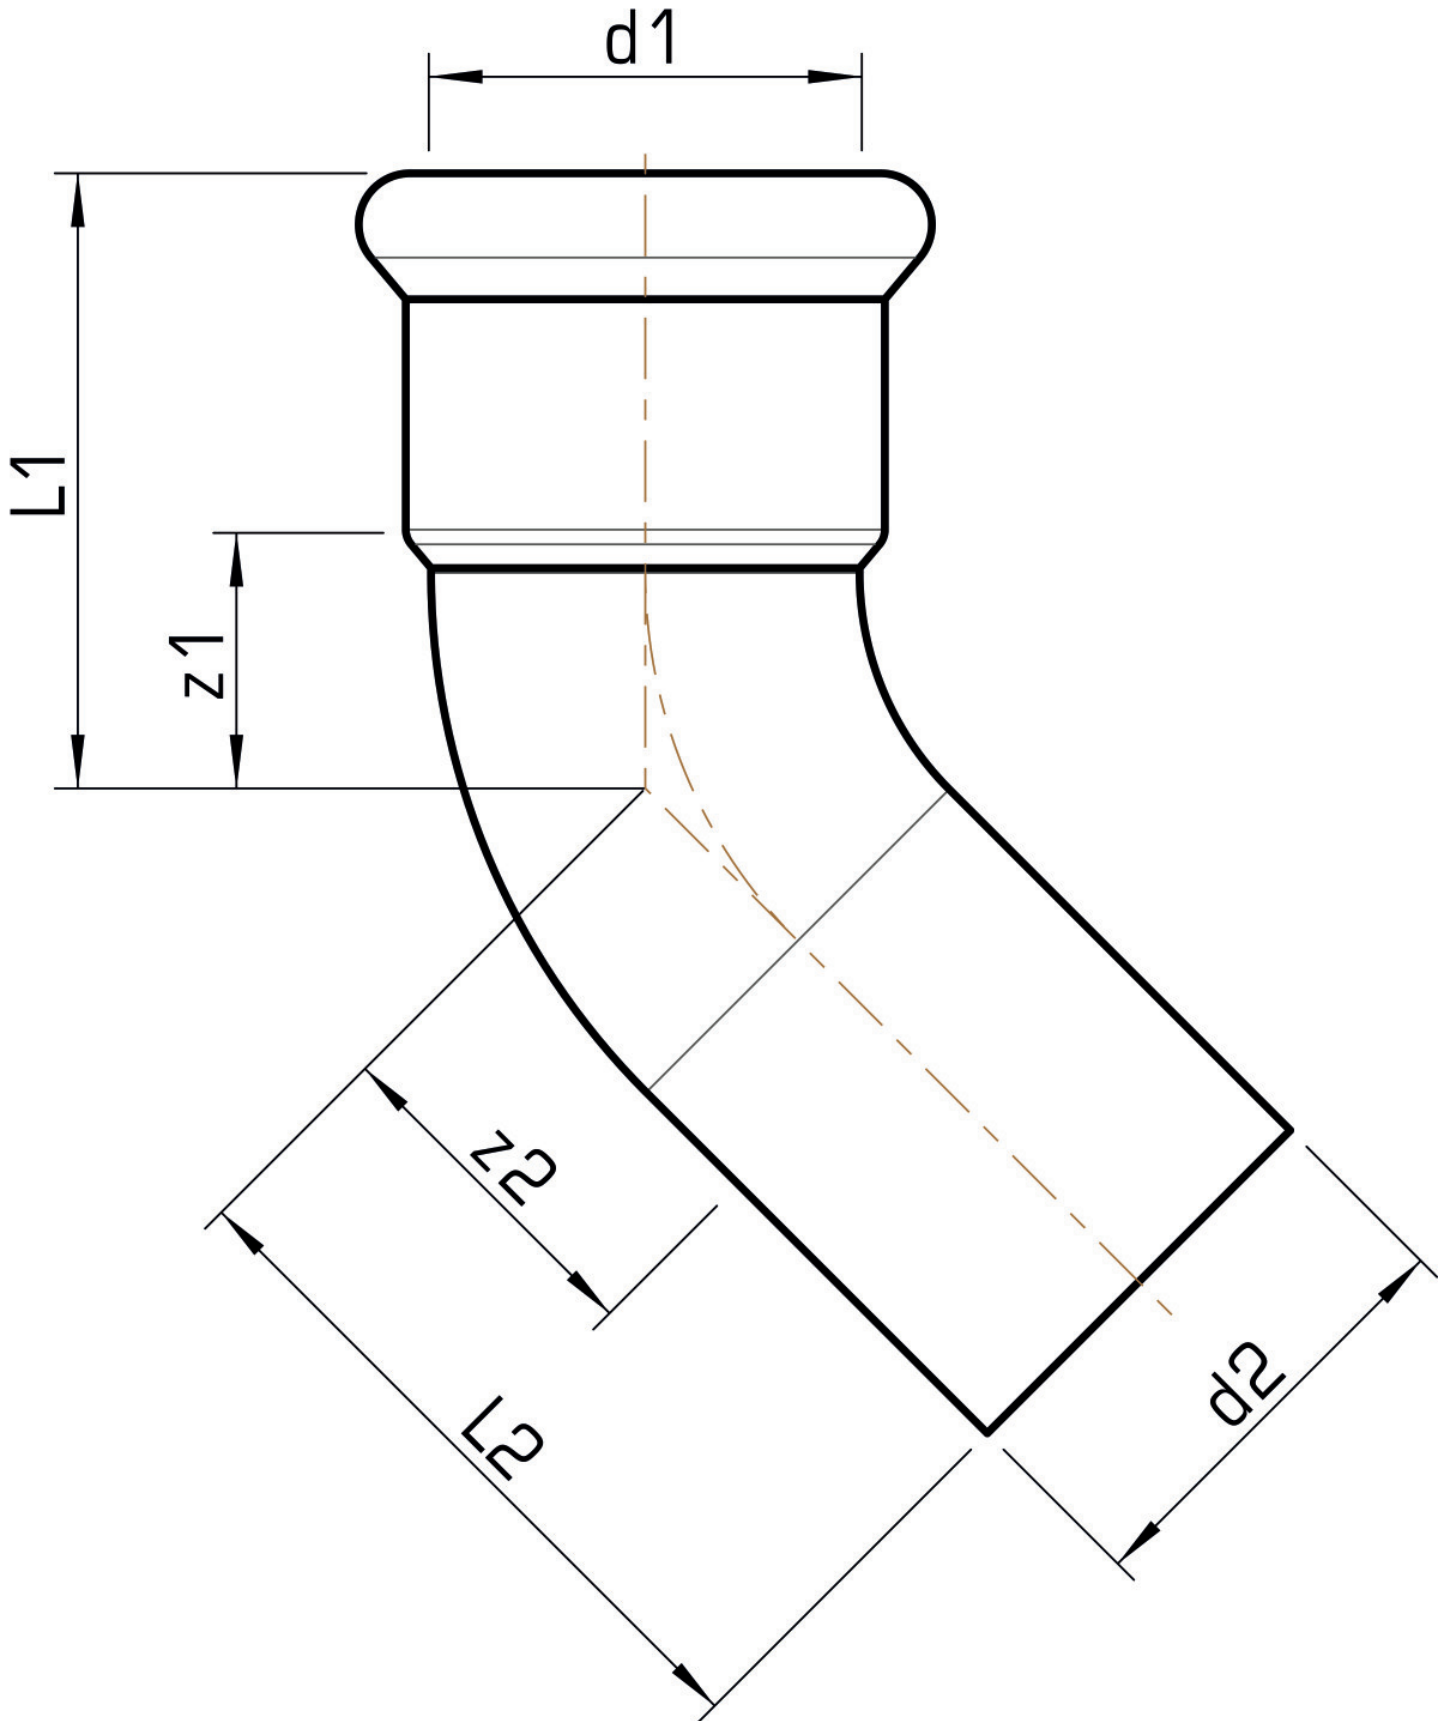

STEEL FIX EDELSTAHL

NP426 STEELFIX stainless steel press-fit-elbow
45° male/female 88,9

53621KK0

Areas of application

Press-elbow 45°, f/m, stainless steel 1.4404, incl. EPDM sealing elements, d15-54 "leak before pressed"

Press contour: M

Approvals:

Specifications

Article information

port 1	Pressmuffe
port 2	Zapfen/Rohrende
execution	1-part
design	Bogen
angle	45 °
press contour	M

Product information

VPE1	2,00 SA1
VPE2	8,00 KT1
weight	0,998 KGM
text	STEELFIX stainless steel press-fit-elbow 45° male/female
INTRNR	73072980
material group	EDELSTAHL pressfittings
code	NP426