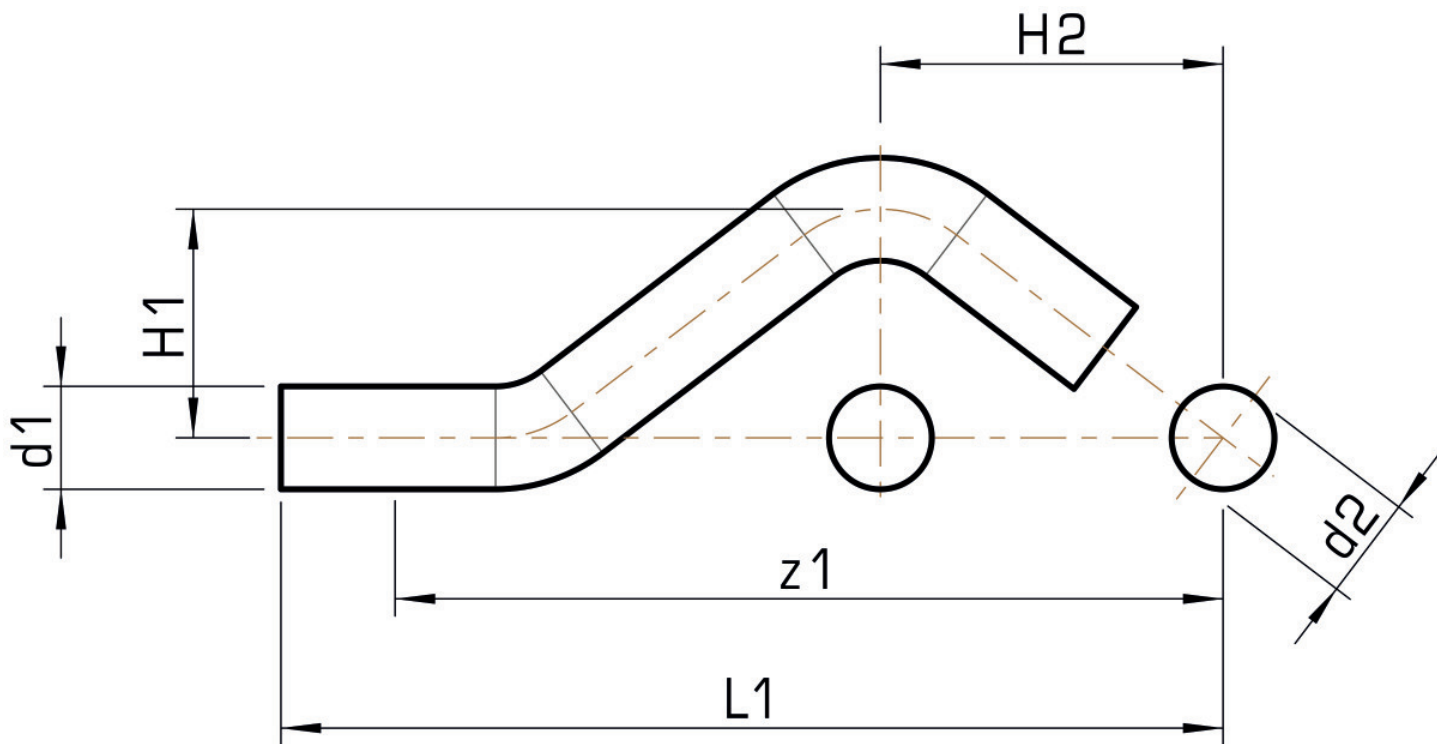

STEEL FIX EDELSTAHL

NP427 STEELFIX stainless steel press-fit curved pipe male/male 22

53623DD0

Areas of application

Curved pipe for parallel lines m/m made of stainless steel 1.4404

Approvals:

Specifications

Article information

port 1	Zapfen/Rohrende
port 2	Zapfen/Rohrende
execution	1-teilig
design	Versprung
press contour	M

Product information

VPE1	10,00 SA1
VPE2	40,00 KT1
VPE3	1000,00 DDP
weight	0,142 KGM
text	STEELFIX stainless steel press-fit curved pipe male/male
INTRNR	73072980
material group	EDELSTAHL pressfittings
code	NP427

Art. No	label	d1 mm	d2 mm	d1 mm	d2 mm	L1 mm	z1 mm	z1 mm
53623DD0	22	22	22	22	22	178	157	157