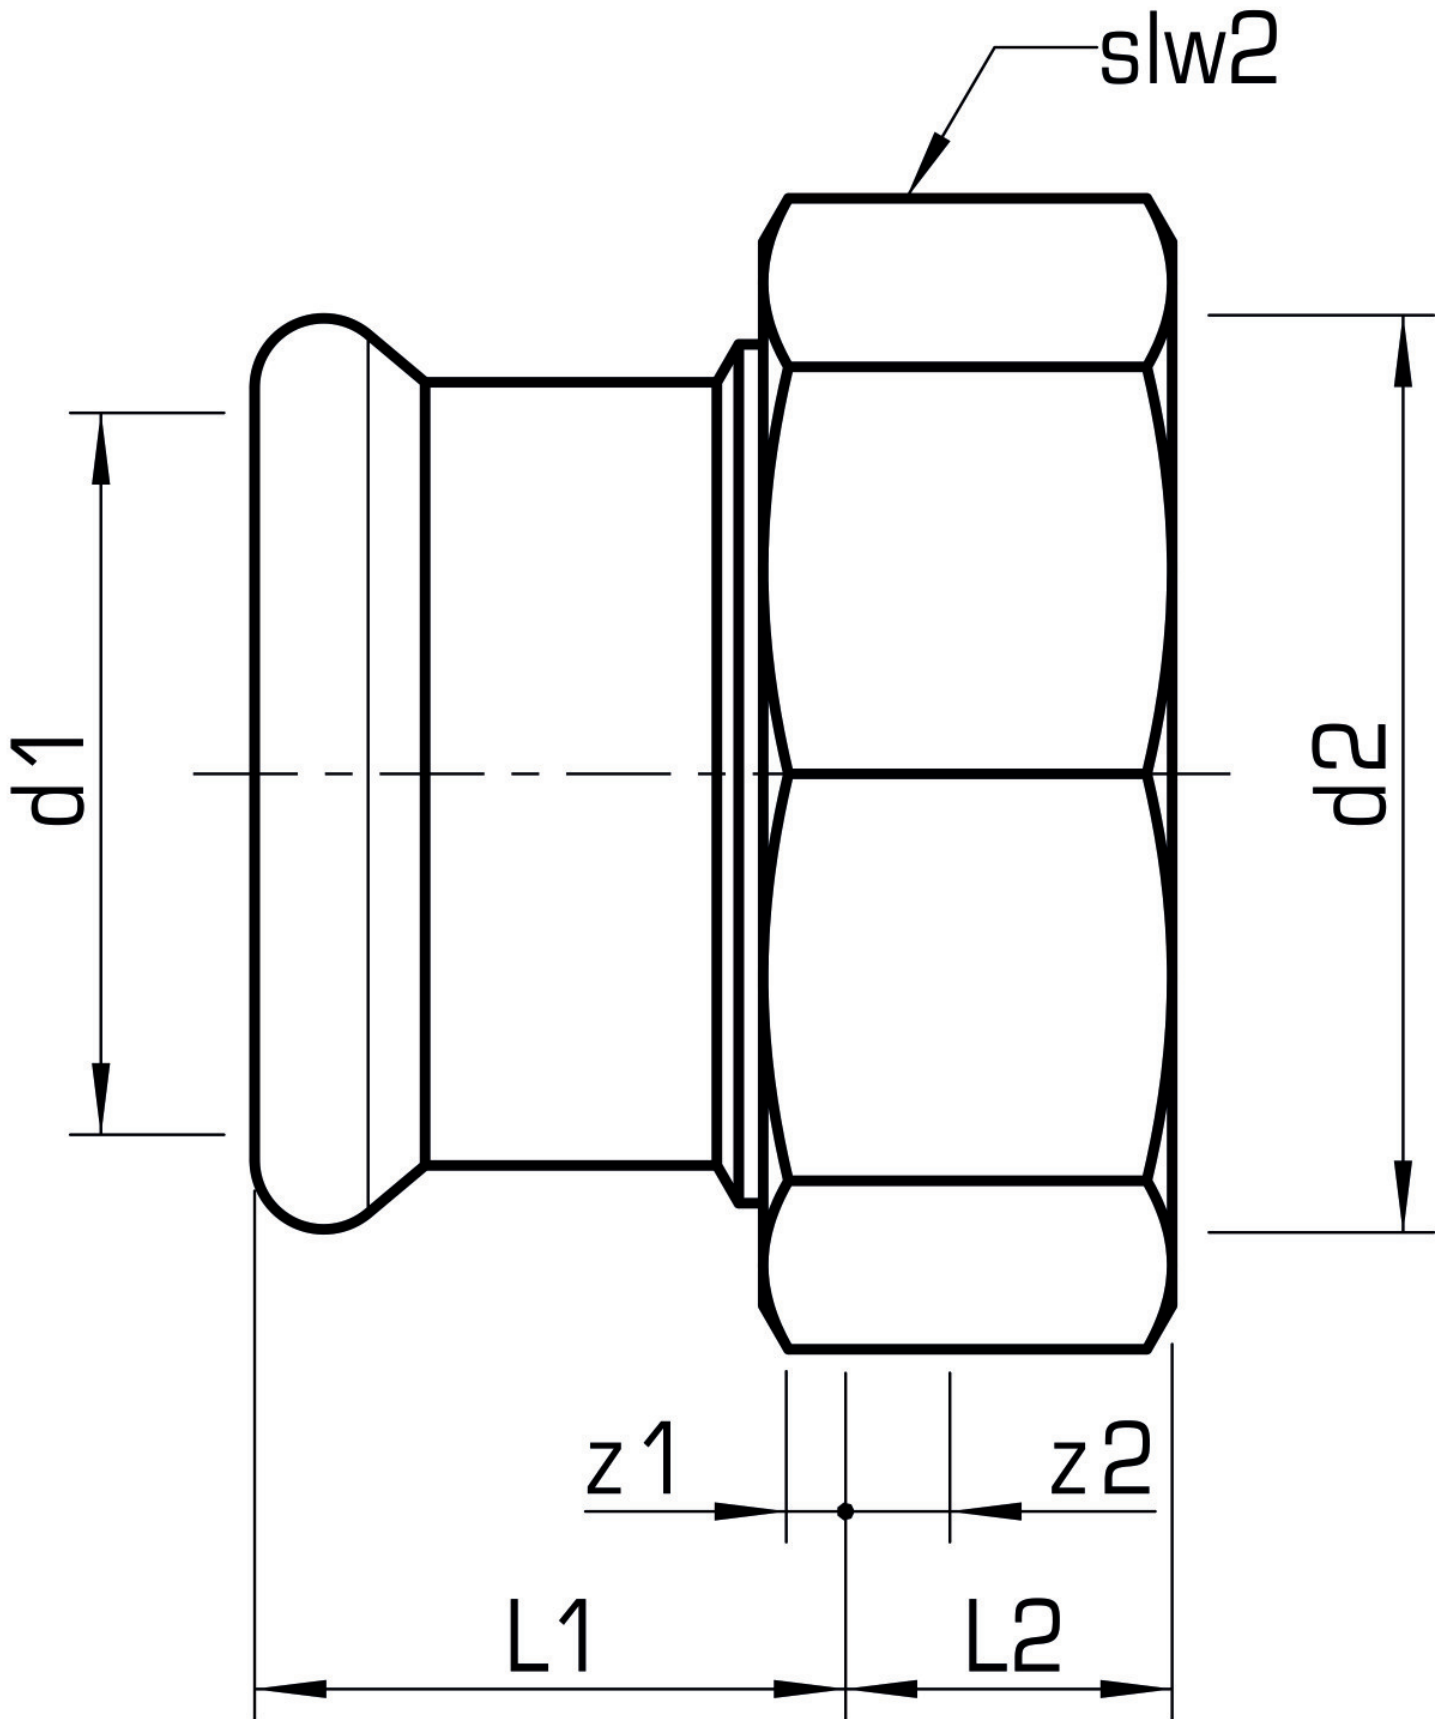

STEEL FIX EDELSTAHL

NP455 STEELFIX stainless steel press-fit-threaded union with female thread 15x3/4"

53703B04

Areas of application

Press-adapter female screw union to connect to fittings, made of stainless steel 1.4404, incl. EPDM sealing components, d15-54 "leak before pressed"

Press contour: M

Approvals:

Specifications

Article information

port 1	Pressmuffe
port 2	Innengewinde zylindrisch BSPT-Rp (ISO 7-1 / EN 10226-1)
execution	1-part
design	gerade
press contour	M

Product information

VPE1	10,00 SA1
VPE2	120,00 KT1
VPE3	3000,00 DDP
weight	0,086 KGM
text	STEELFIX stainless steel press-fit-threaded union with female thread
INTRNR	73072980
material group	EDELSTAHL pressfittings
code	NP455

Art. No	label	d2 Inches	d1 mm	L1 mm	L2 mm	z1 mm	z2 mm	slw2 mm
53703B04	15x3/4"	3/4 Zoll (20)	15	25	12	5	4	30

KE KELIT GmbH

A 4020 Linz, Ignaz-Mayer-Straße 17, Austria, Europe

PHONE +43 (0) 50 779 **E-MAIL** office@kekelit.com