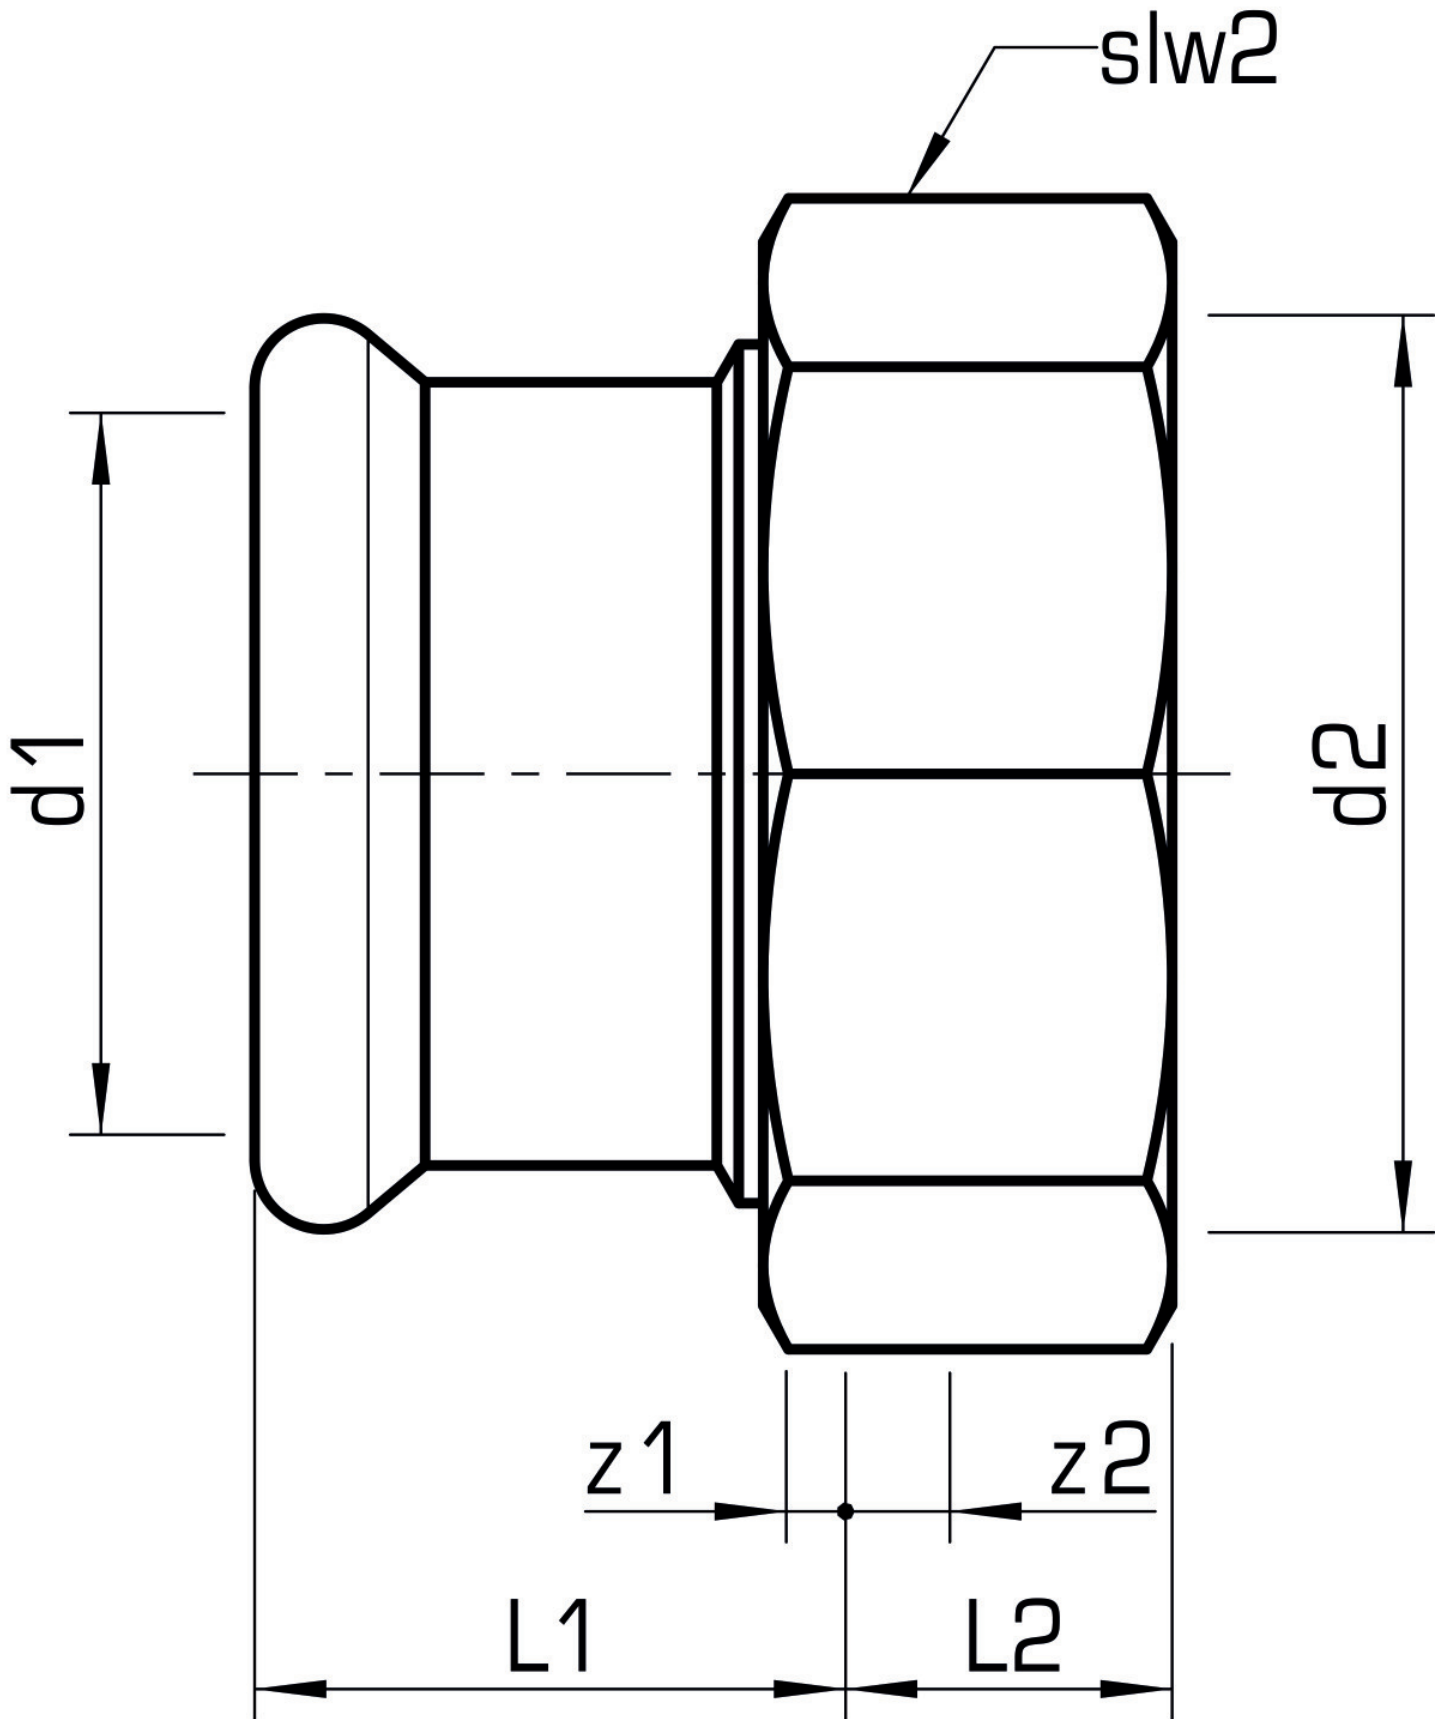

## Areas of application

Press-adapter female screw union to connect to fittings, made of stainless steel 1.4404, incl. EPDM sealing components, d15-54 "leak before pressed"

Press contour: M

## Article information

port 1	Pressmuffe
port 2	Innengewinde zylindrisch BSPT-Rp (ISO 7-1 / EN 10226-1)
execution	1-part
design	gerade
press contour	M

Art. No	label	d2 Inches	d1 mm	L1 mm	L2 mm	z1 mm	z2 mm	slw2 mm
53703D05	22x1"	1"	22	25,5	14,5	4,5	4,5	37

**KE KELIT GmbH**

A 4020 Linz, Ignaz-Mayer-Straße 17, Austria, Europe

**PHONE** +43 (0) 50 779 **E-MAIL** [office@kekelit.com](mailto:office@kekelit.com)