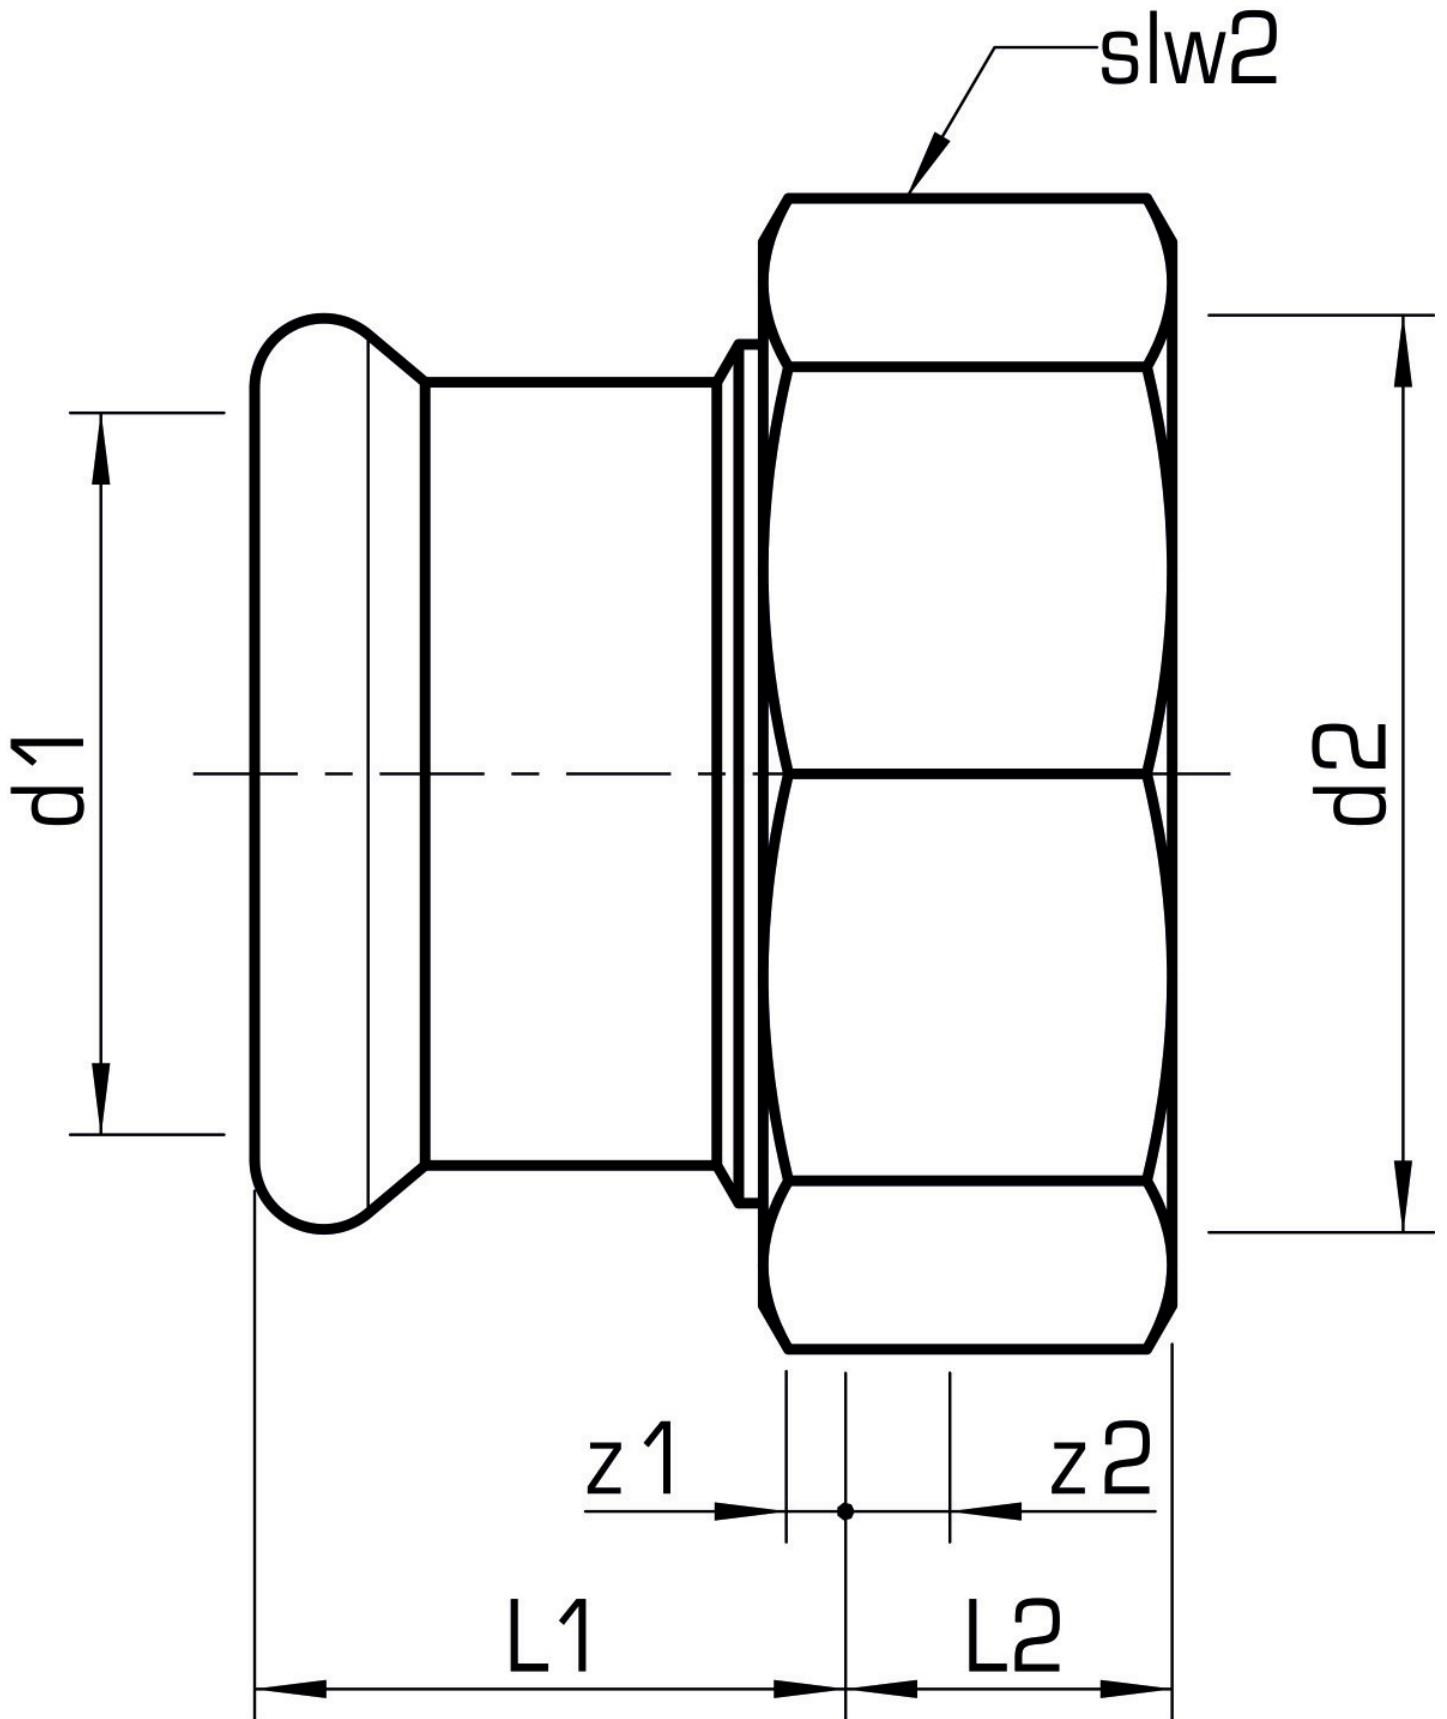

STEEL FIX EDELSTAHL

NP455 STEELFIX stainless steel press-fit-threaded union with female thread 35x6/4"

53703F07

Areas of application

Press-adapter female screw union to connect to fittings, made of stainless steel 1.4404, incl. EPDM sealing components, d15-54 "leak before pressed"

Press contour: M

Approvals:

Specifications

Article information

port 1	Pressmuffe
port 2	Innengewinde zylindrisch BSPT-Rp (ISO 7-1 / EN 10226-1)
execution	1-part
design	gerade
press contour	M

Product information

VPE1	4,00 SA1
VPE2	32,00 KT1
VPE3	800,00 DDP
weight	0,209 KGM
text	STEELFIX stainless steel press-fit-threaded union with female thread
INTRNR	73072980
material group	EDELSTAHL pressfittings
code	NP455

Art. No	label	d2 Inches	d1 mm	L1 mm	L2 mm	z1 mm	z2 mm	slw2 mm
53703F07	35x6/4"	1 1/2"	35	29	16	3	5	52

KE KELIT GmbH

A 4020 Linz, Ignaz-Mayer-Straße 17, Austria, Europe

PHONE +43 (0) 50 779 **E-MAIL** office@kekelit.com