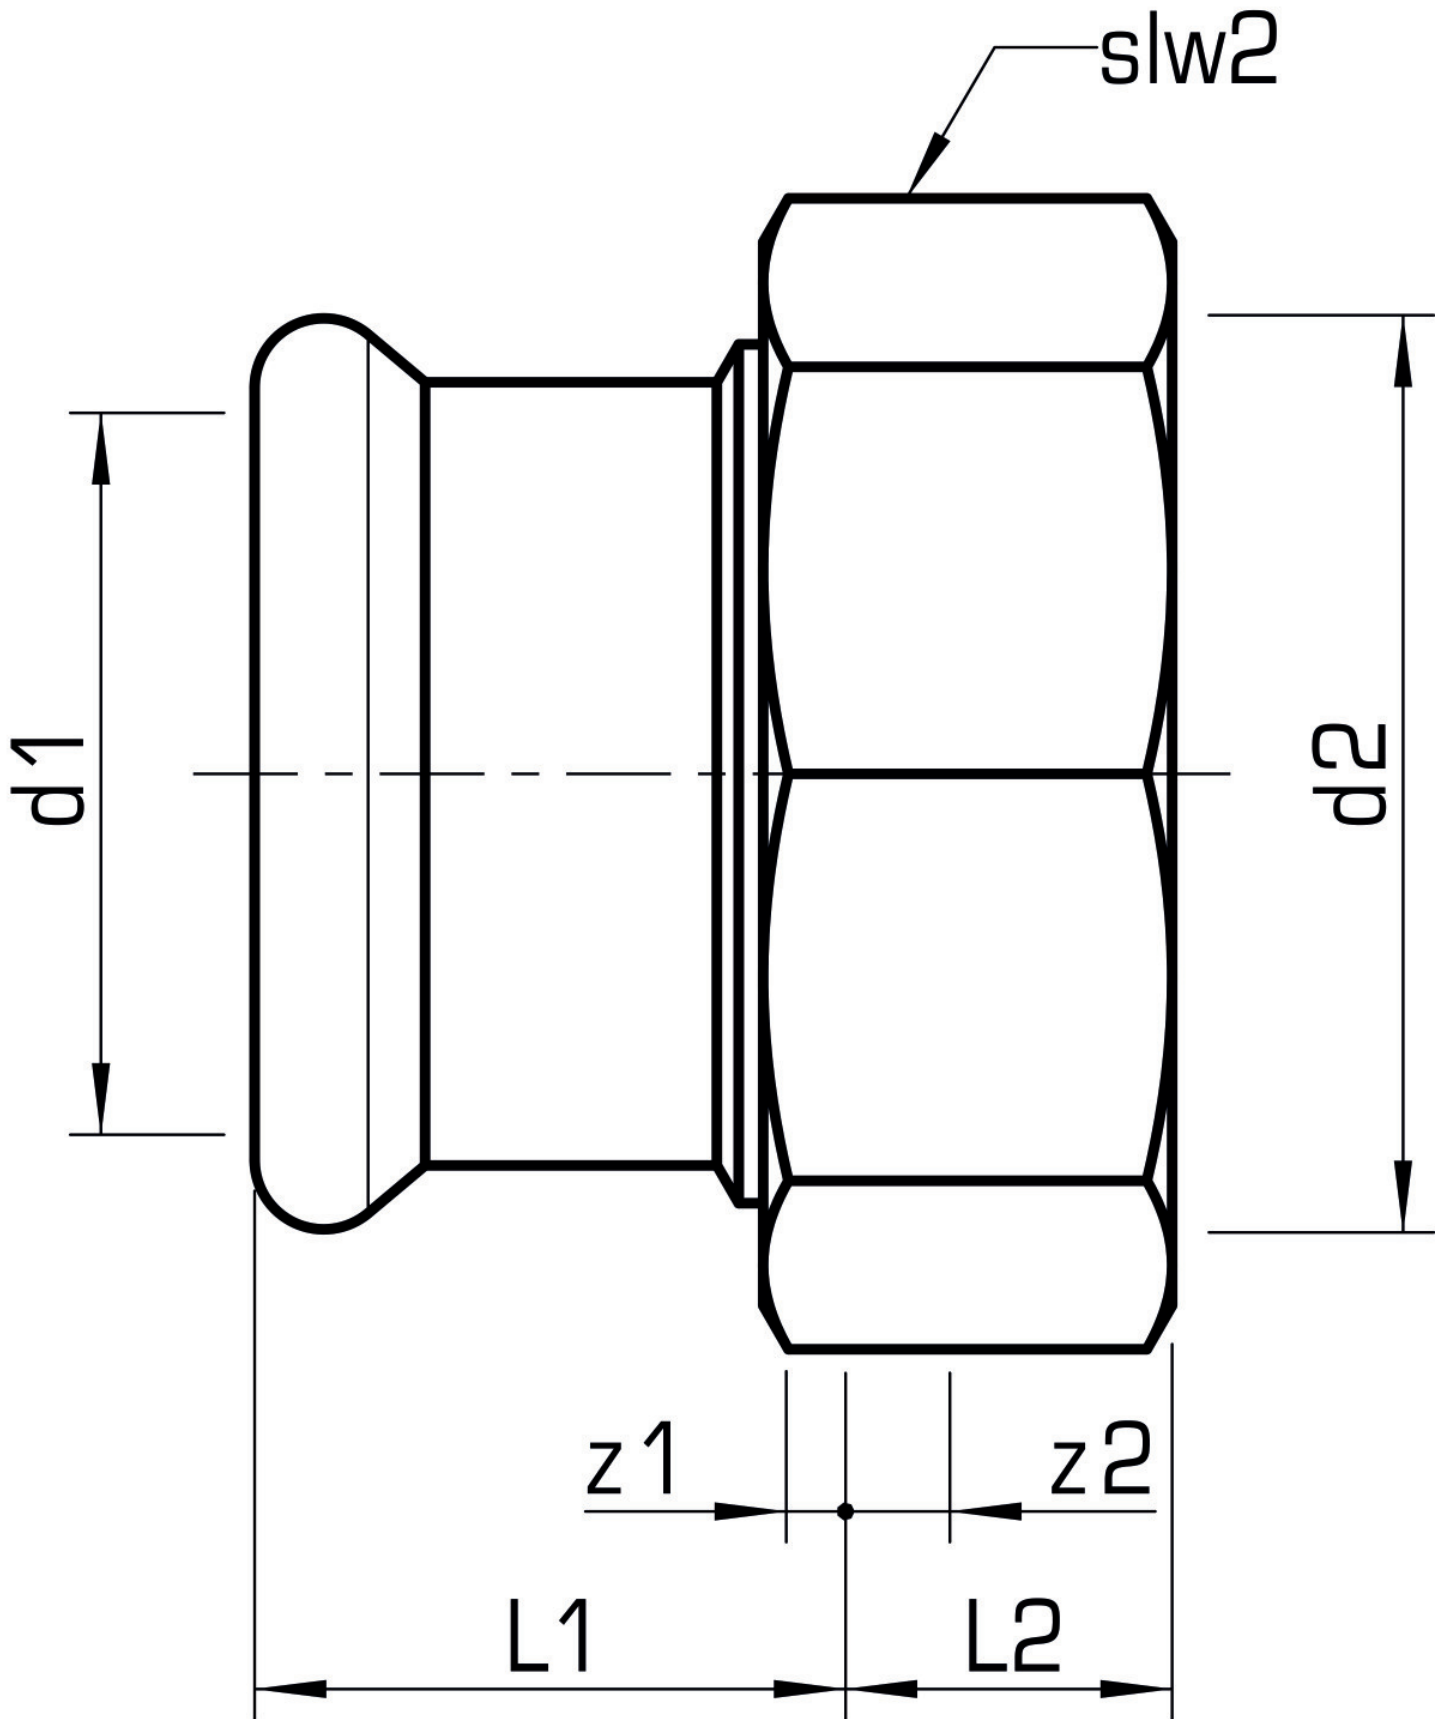

STEEL FIX EDELSTAHL

NP455 STEELFIX stainless steel press-fit-threaded union with female thread 42x1 3/4"

53703G08

Areas of application

Press-adapter female screw union to connect to fittings, made of stainless steel 1.4404, incl. EPDM sealing components, d15-54 "leak before pressed"

Press contour: M

Approvals:

Specifications

Article information

port 1	Pressmuffe
port 2	Innengewinde zylindrisch BSPT-Rp (ISO 7-1 / EN 10226-1)
execution	1-part
design	gerade
press contour	M

Product information

VPE1	4,00 SA1
VPE2	12,00 KT1
VPE3	300,00 DDP
weight	0,274 KGM
text	STEELFIX stainless steel press-fit-threaded union with female thread
INTRNR	73072980
material group	EDELSTAHL pressfittings
code	NP455

Art. No	label	d2 Inches	d1 mm	L1 mm	L2 mm	z1 mm	z2 mm	slw2 mm
53703G08	42x1 3/4"	1 3/4"	42	35,5	17	5,5	5,5	58

KE KELIT GmbH

A 4020 Linz, Ignaz-Mayer-Straße 17, Austria, Europe

PHONE +43 (0) 50 779 **E-MAIL** office@kekelit.com