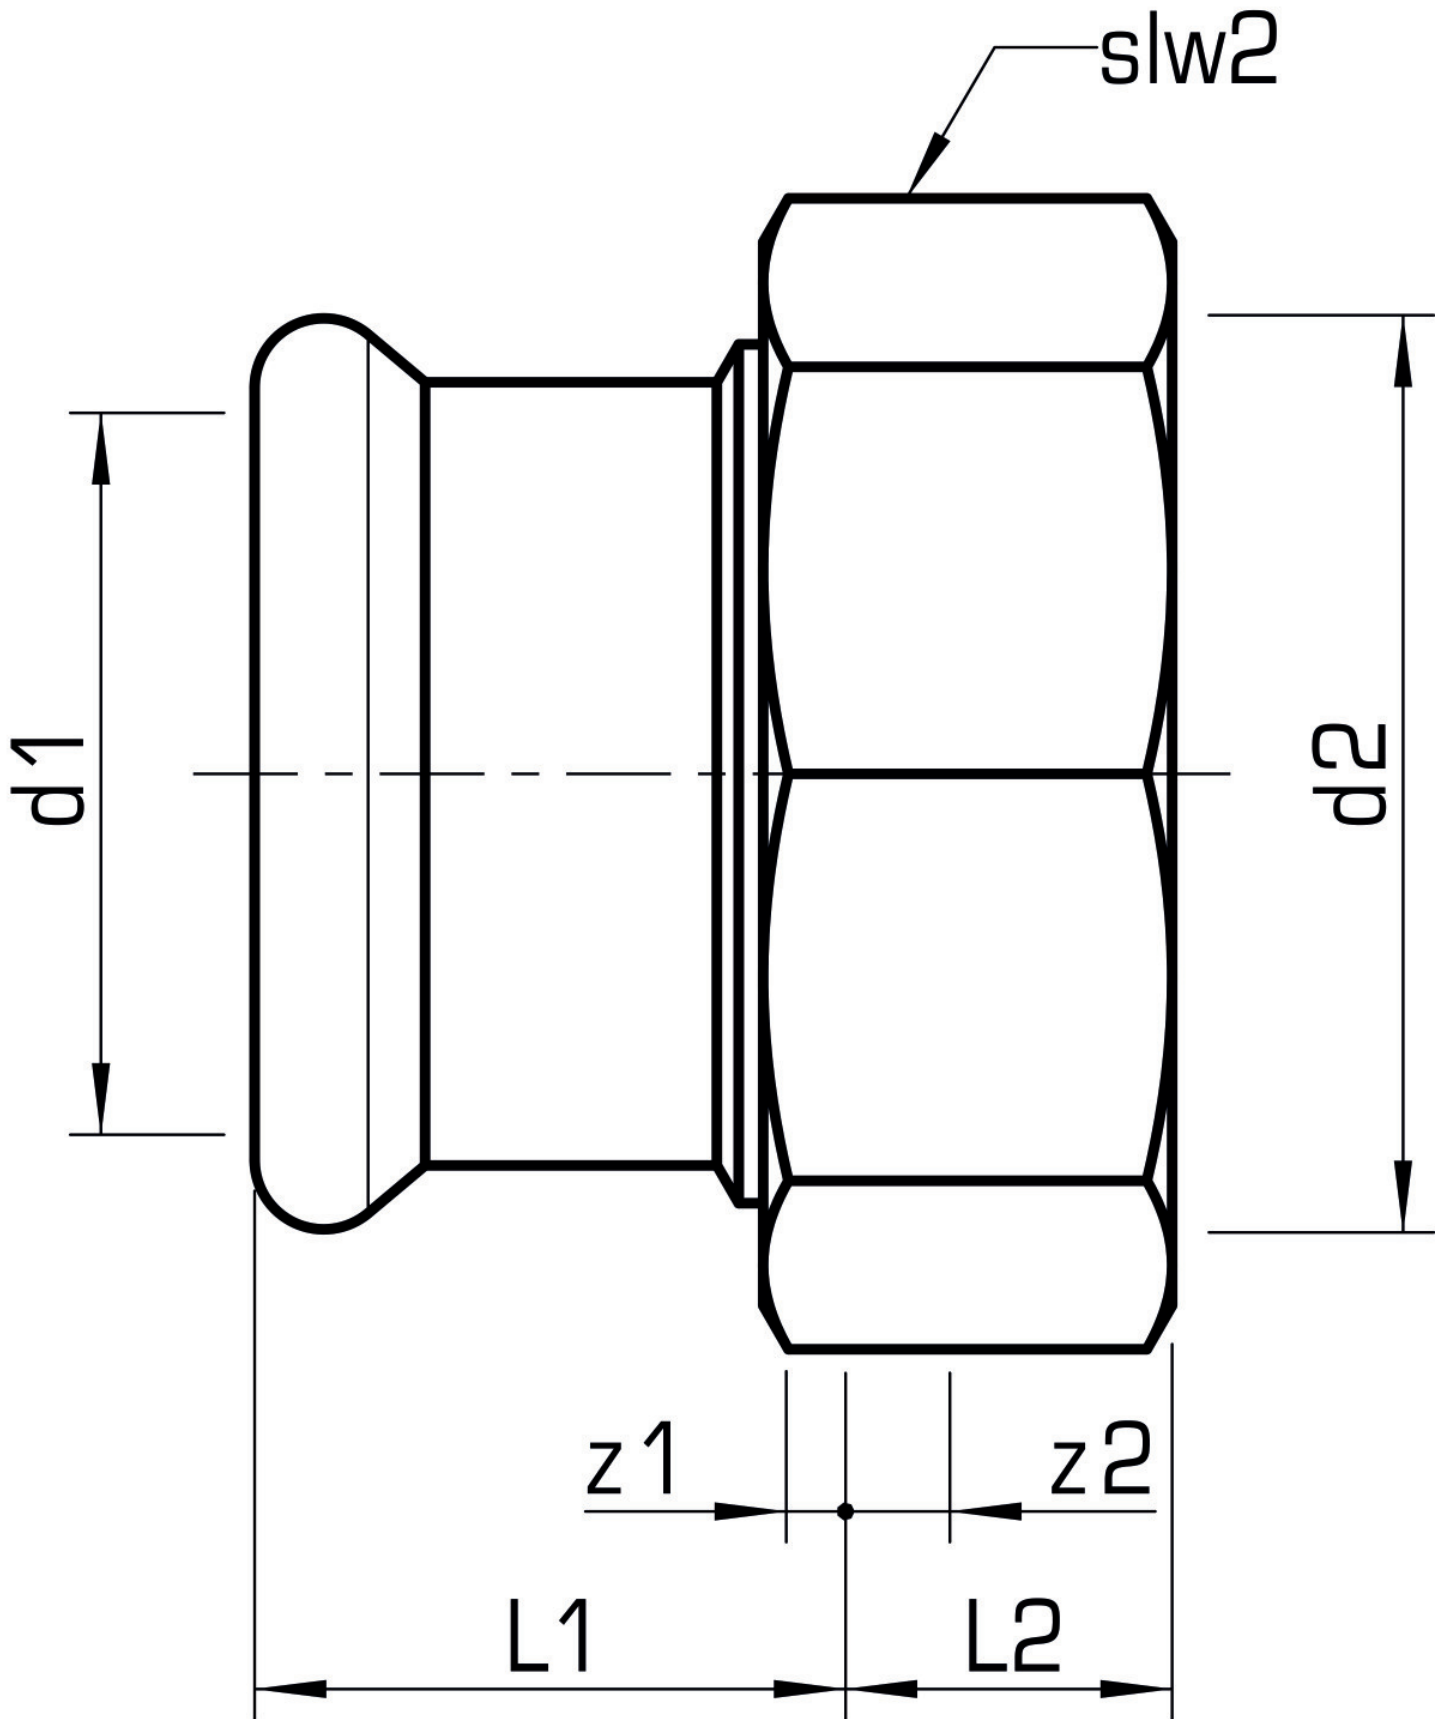

STEEL FIX EDELSTAHL

NP455 STEELFIX stainless steel press-fit-threaded union with female thread 54x2 3/8"

53703H11

Areas of application

Press-adapter female screw union to connect to fittings, made of stainless steel 1.4404, incl. EPDM sealing components, d15-54 "leak before pressed"

Press contour: M

Approvals:

Specifications

Article information

port 1	Pressmuffe
port 2	Innengewinde zylindrisch BSPT-Rp (ISO 7-1 / EN 10226-1)
execution	1-part
design	gerade
press contour	M

Product information

VPE1	4,00 SA1
VPE2	8,00 KT1
VPE3	200,00 DDP
weight	0,479 KGM
text	STEELFIX stainless steel press-fit-threaded union with female thread
INTRNR	73072980
material group	EDELSTAHL pressfittings
code	NP455

Art. No	label	d2 Inches	d1 mm	L1 mm	L2 mm	z1 mm	z2 mm	slw2 mm
53703H11	54x2 3/8"	2 3/8"	54	40,5	18	5,5	6,5	75

KE KELIT GmbH

A 4020 Linz, Ignaz-Mayer-Straße 17, Austria, Europe

PHONE +43 (0) 50 779 **E-MAIL** office@kekelit.com