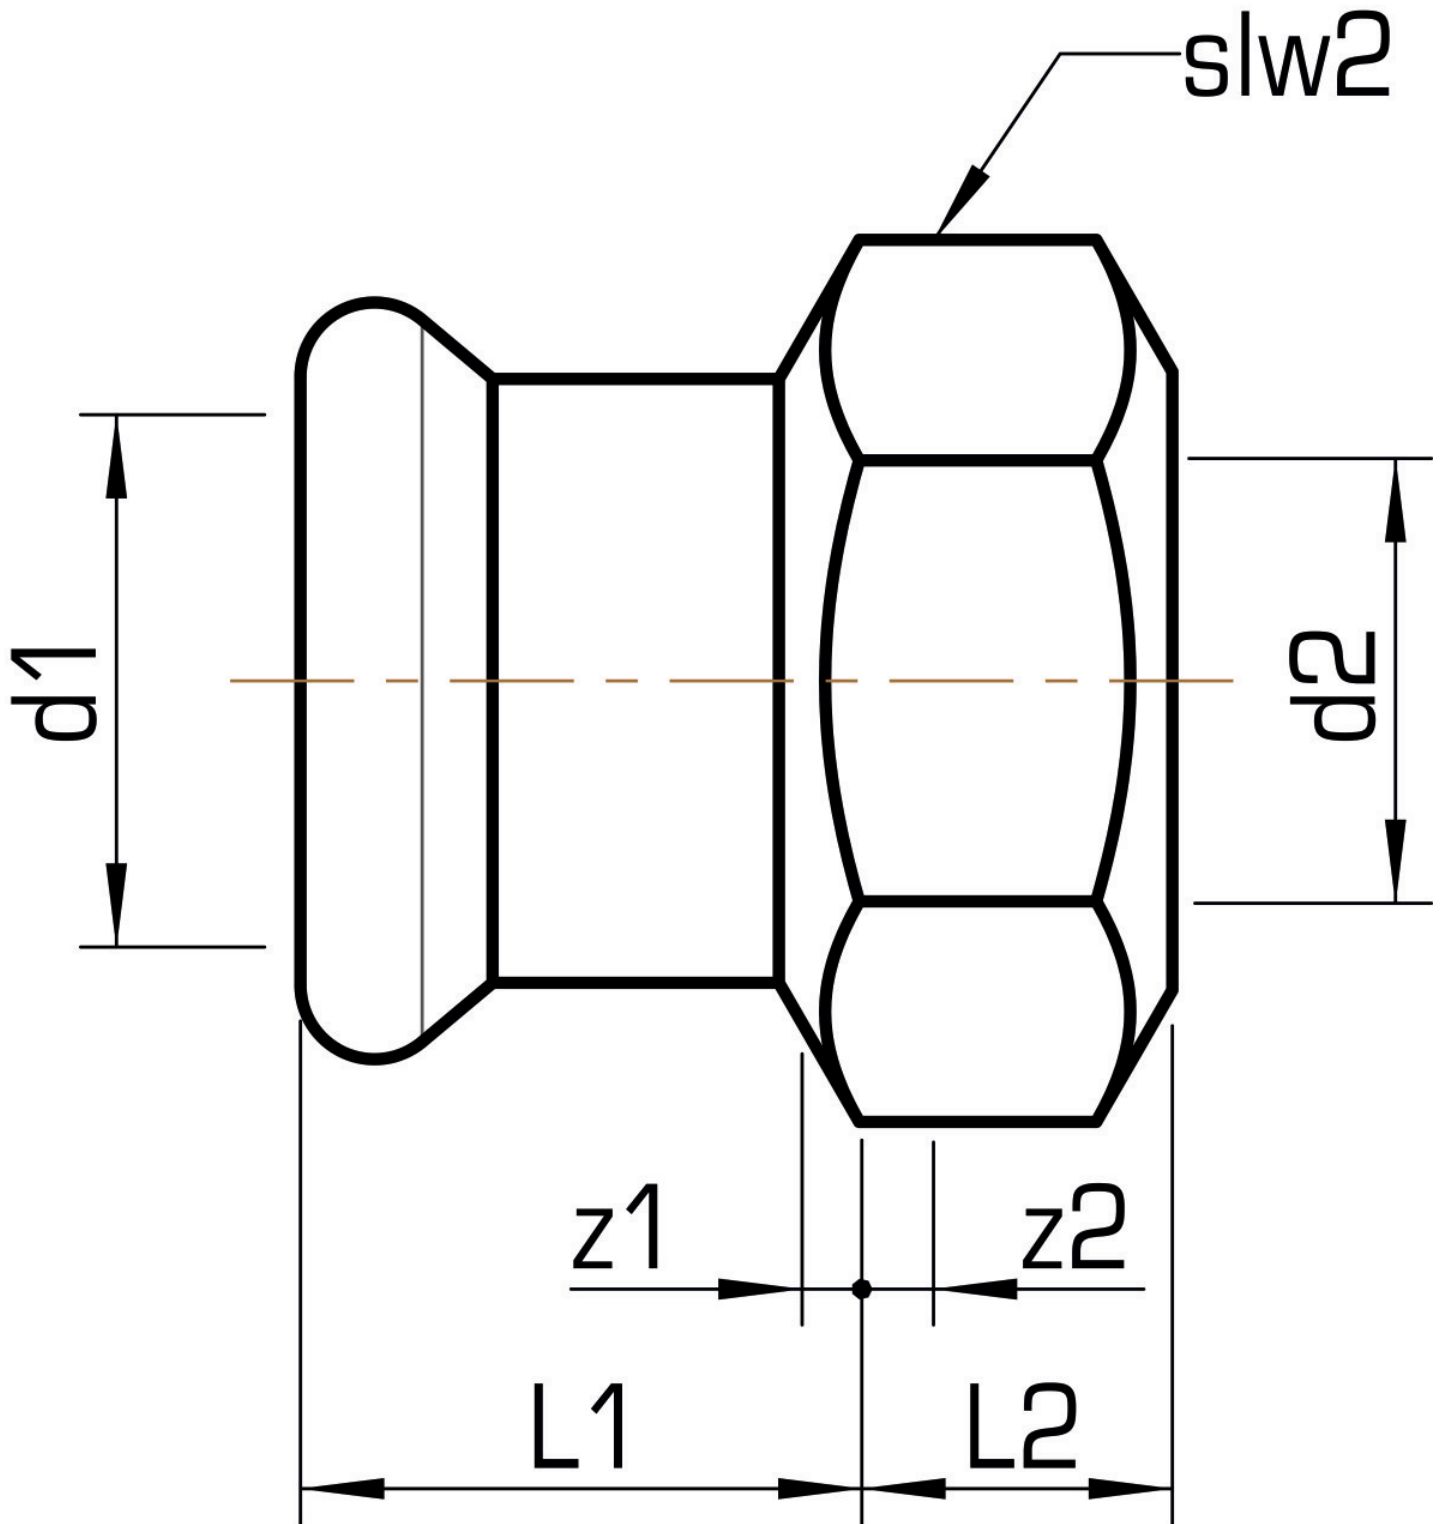

STEEL FIX EDELSTAHL

NP457 STEELFIX stainless steel press-fit-adapter with female thread 22x1/2"

53706D02

Areas of application

Press-adapter with female thread made of stainless steel 1.4404, incl. EPDM sealing components, d15-54 "leak before pressed"

Press contour: M

Approvals:

Specifications

Article information

port 1	Pressmuffe
port 2	Innengewinde zylindrisch BSPT-Rp (ISO 7-1 / EN 10226-1)
execution	1-part
design	gerade
press contour	M

Product information

VPE1	10,00 SA1
VPE2	100,00 KT1
VPE3	2500,00 DDP
weight	0,114 KGM
text	STEELFIX stainless steel press-fit-adapter with female thread
INTRNR	73072980
material group	EDELSTAHL pressfittings
code	NP457

Art. No	label	d2 Inches	d1 mm	L1 mm	L2 mm	z1 mm	z2 mm	slw2 mm
53706D02	22x1/2"	1/2" (15)	22	23,5	13	2,5	3	32