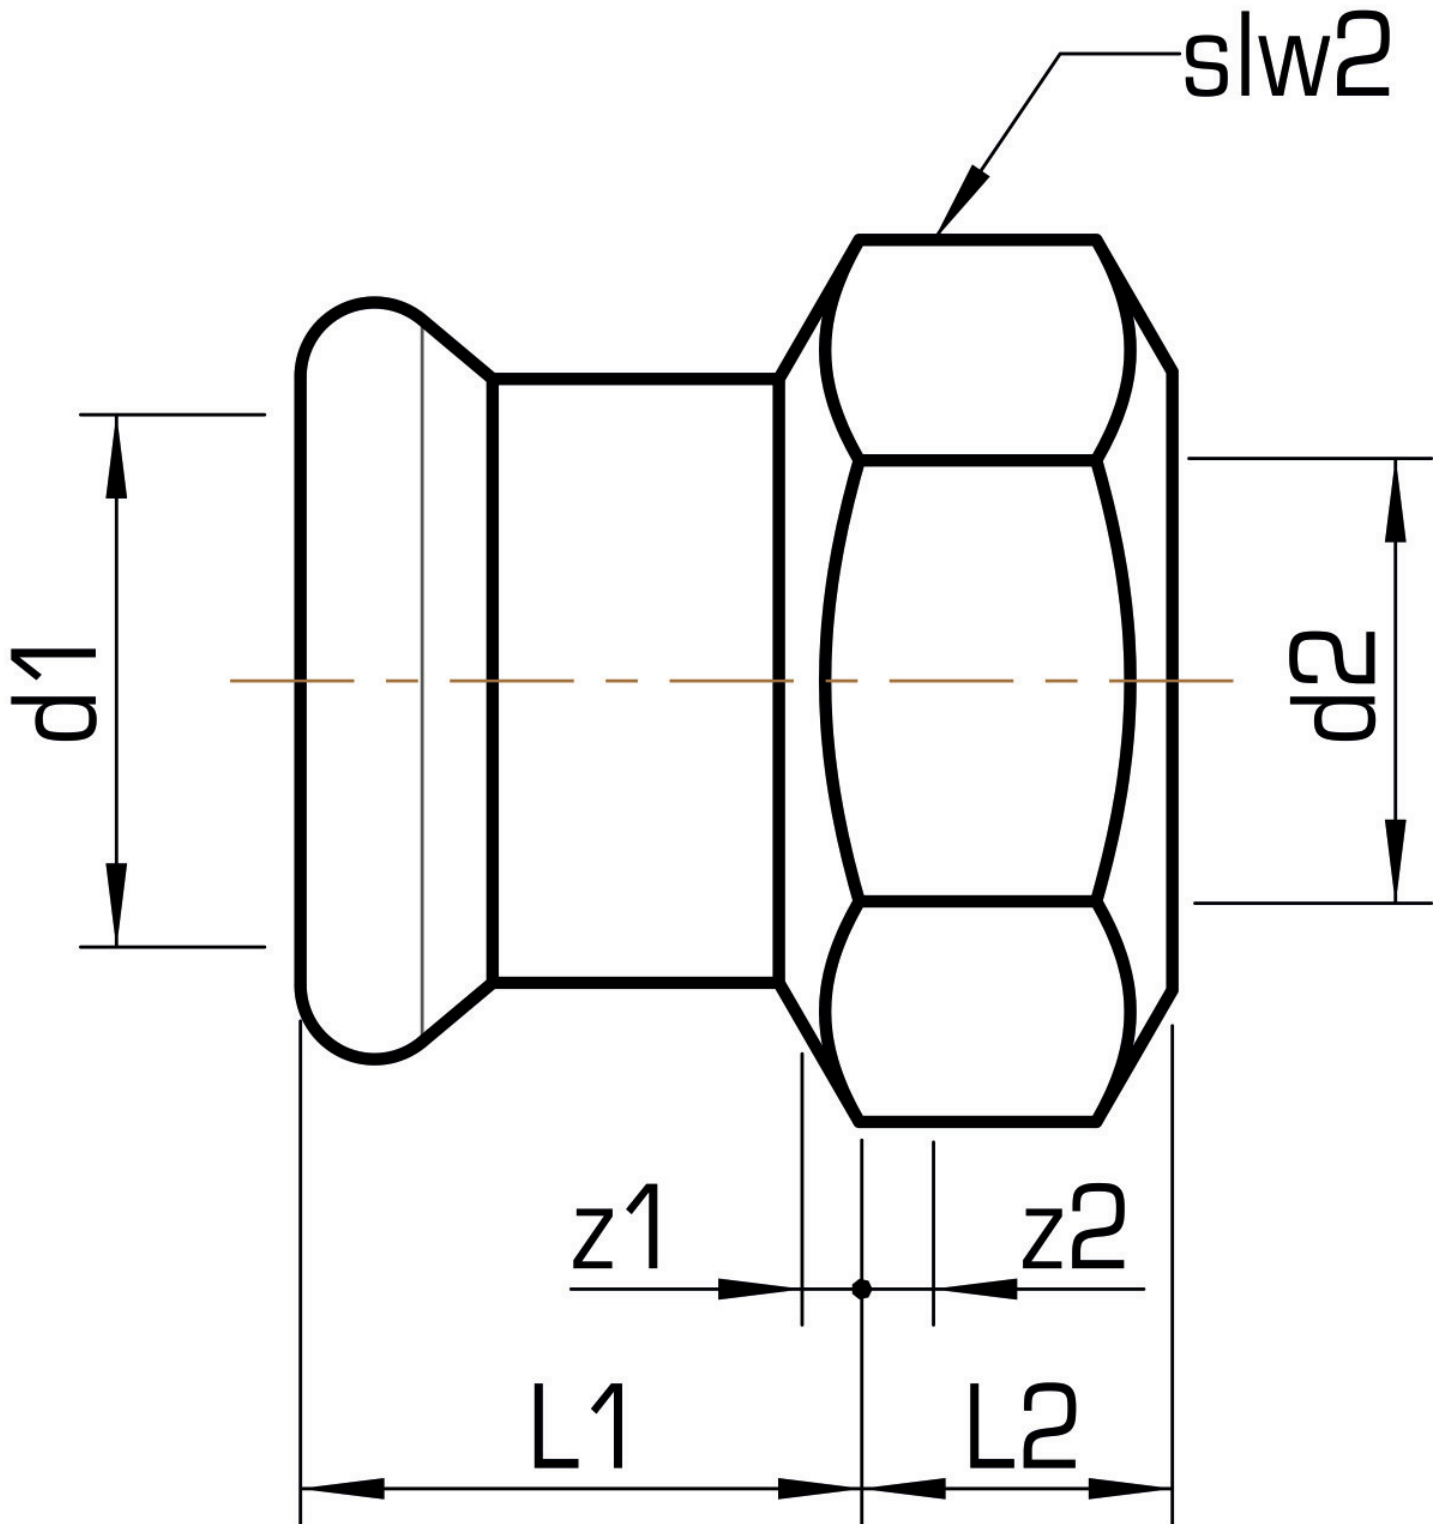

STEEL FIX EDELSTAHL

NP457 STEELFIX stainless steel press-fit-adapter with female thread 22x3/4"

53706D04

Areas of application

Press-adapter with female thread made of stainless steel 1.4404, incl. EPDM sealing components, d15-54 "leak before pressed"

Press contour: M

Approvals:

Specifications

Article information

port 1	Pressmuffe
port 2	Innengewinde zylindrisch BSPT-Rp (ISO 7-1 / EN 10226-1)
execution	1-part
design	gerade
press contour	M

Product information

VPE1	10,00 SA1
VPE2	100,00 KT1
VPE3	2500,00 DDP
weight	0,088 KGM
text	STEELFIX stainless steel press-fit-adapter with female thread
INTRNR	73072980
material group	EDELSTAHL pressfittings
code	NP457

Art. No	label	d2 Inches	d1 mm	L1 mm	L2 mm	z1 mm	z2 mm	slw2 mm
53706D04	22x3/4"	3/4 Zoll (20)	22	23	16,5	2	5,5	32