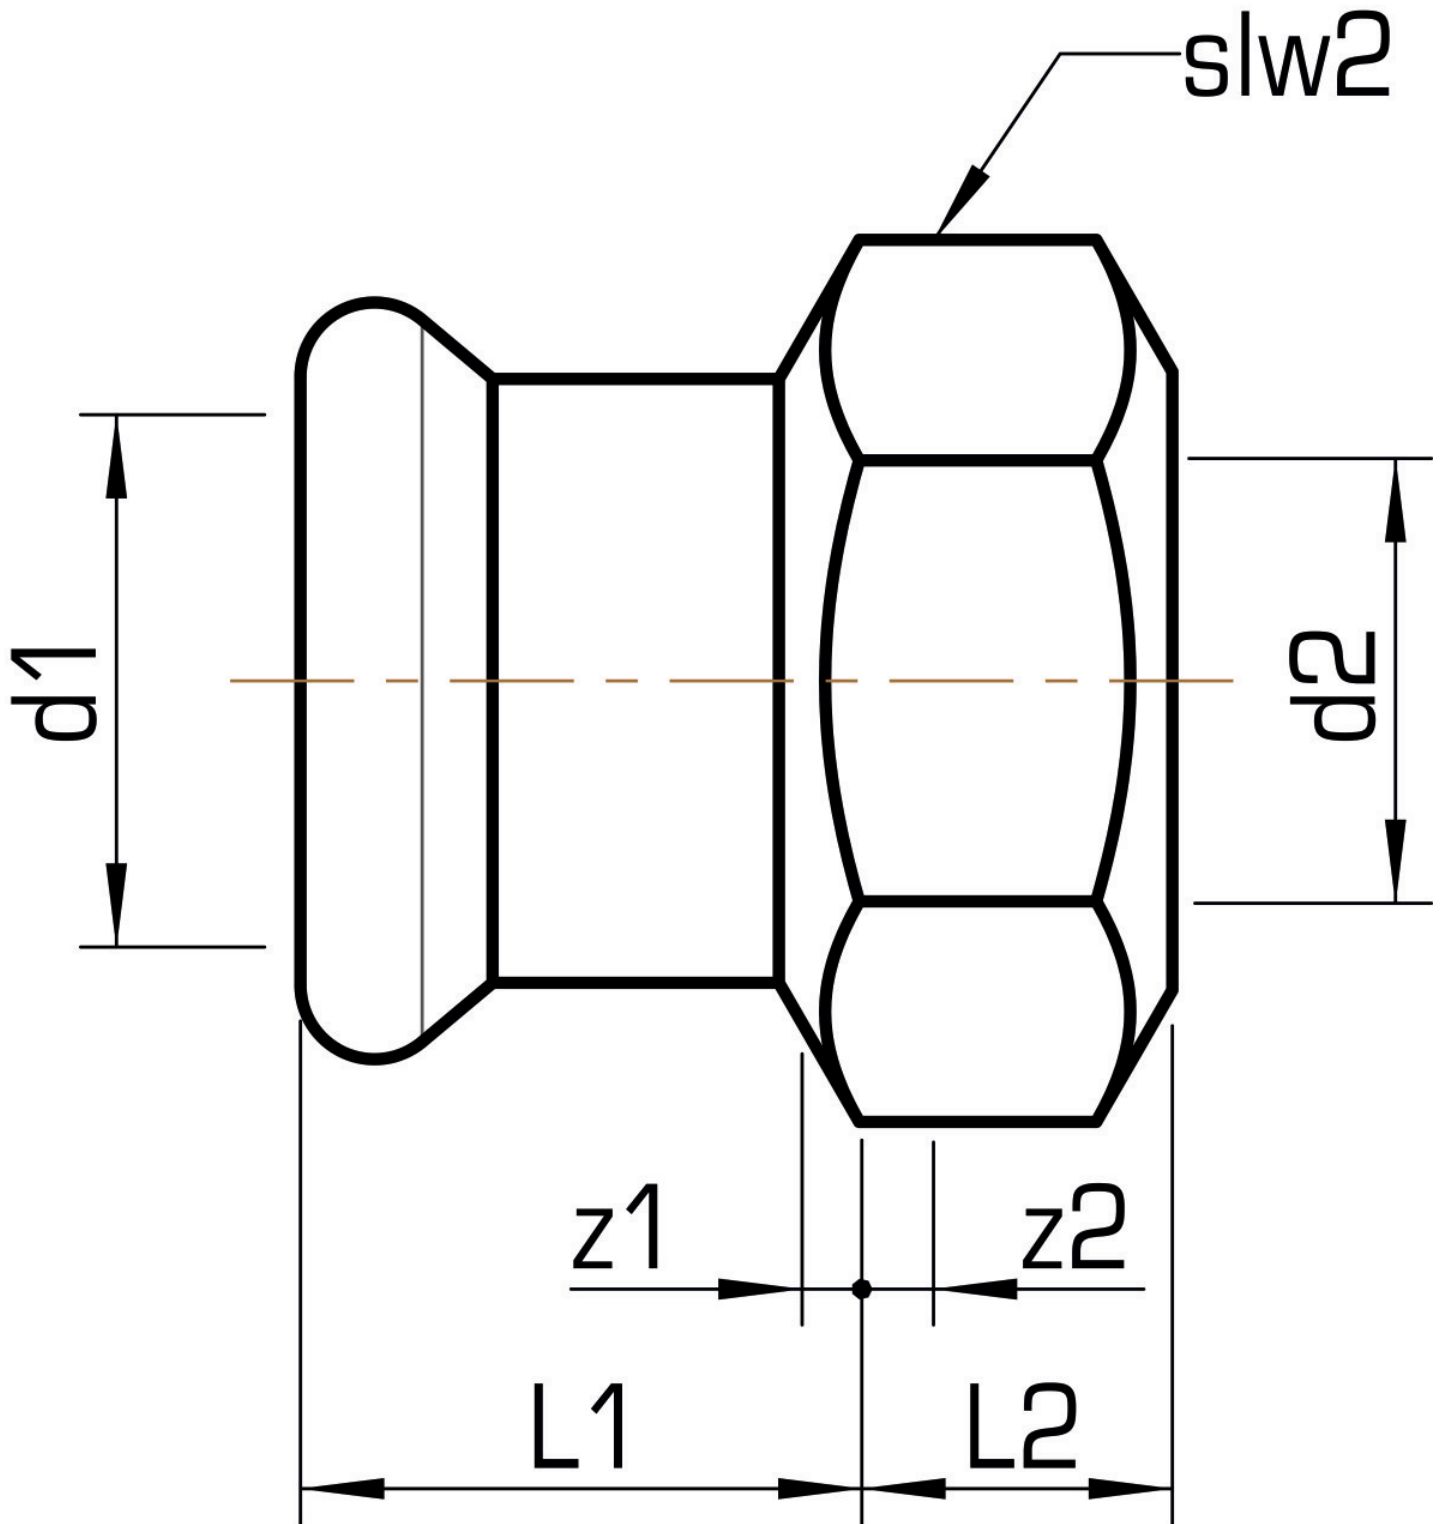

# STEEL FIX EDELSTAHL

NP457 STEELFIX stainless steel press-fit-adapter with female thread 28x3/4"

53706E04

## Areas of application

Press-adapter with female thread made of stainless steel 1.4404, incl. EPDM sealing components, d15-54 "leak before pressed"

Press contour: M

## Article information

|               |   |
|---------------|---|
| port 1        | Pressmuffe  |
| port 2        | Innengewinde zylindrisch BSPT-Rp (ISO 7-1 / EN 10226-1) |
| execution     | 1-part  |
| design        | gerade  |
| press contour | M   |

| Art. No  | label   | d2<br>Inches     | d1 mm | L1 mm | L2 mm | z1 mm | z2 mm | slw2 mm |
|----------|---------|------------------|-------|-------|-------|-------|-------|---------|
| 53706E04 | 28x3/4" | 3/4 Zoll<br>(20) | 28    | 26    | 14    | 3     | 3     | 38      |