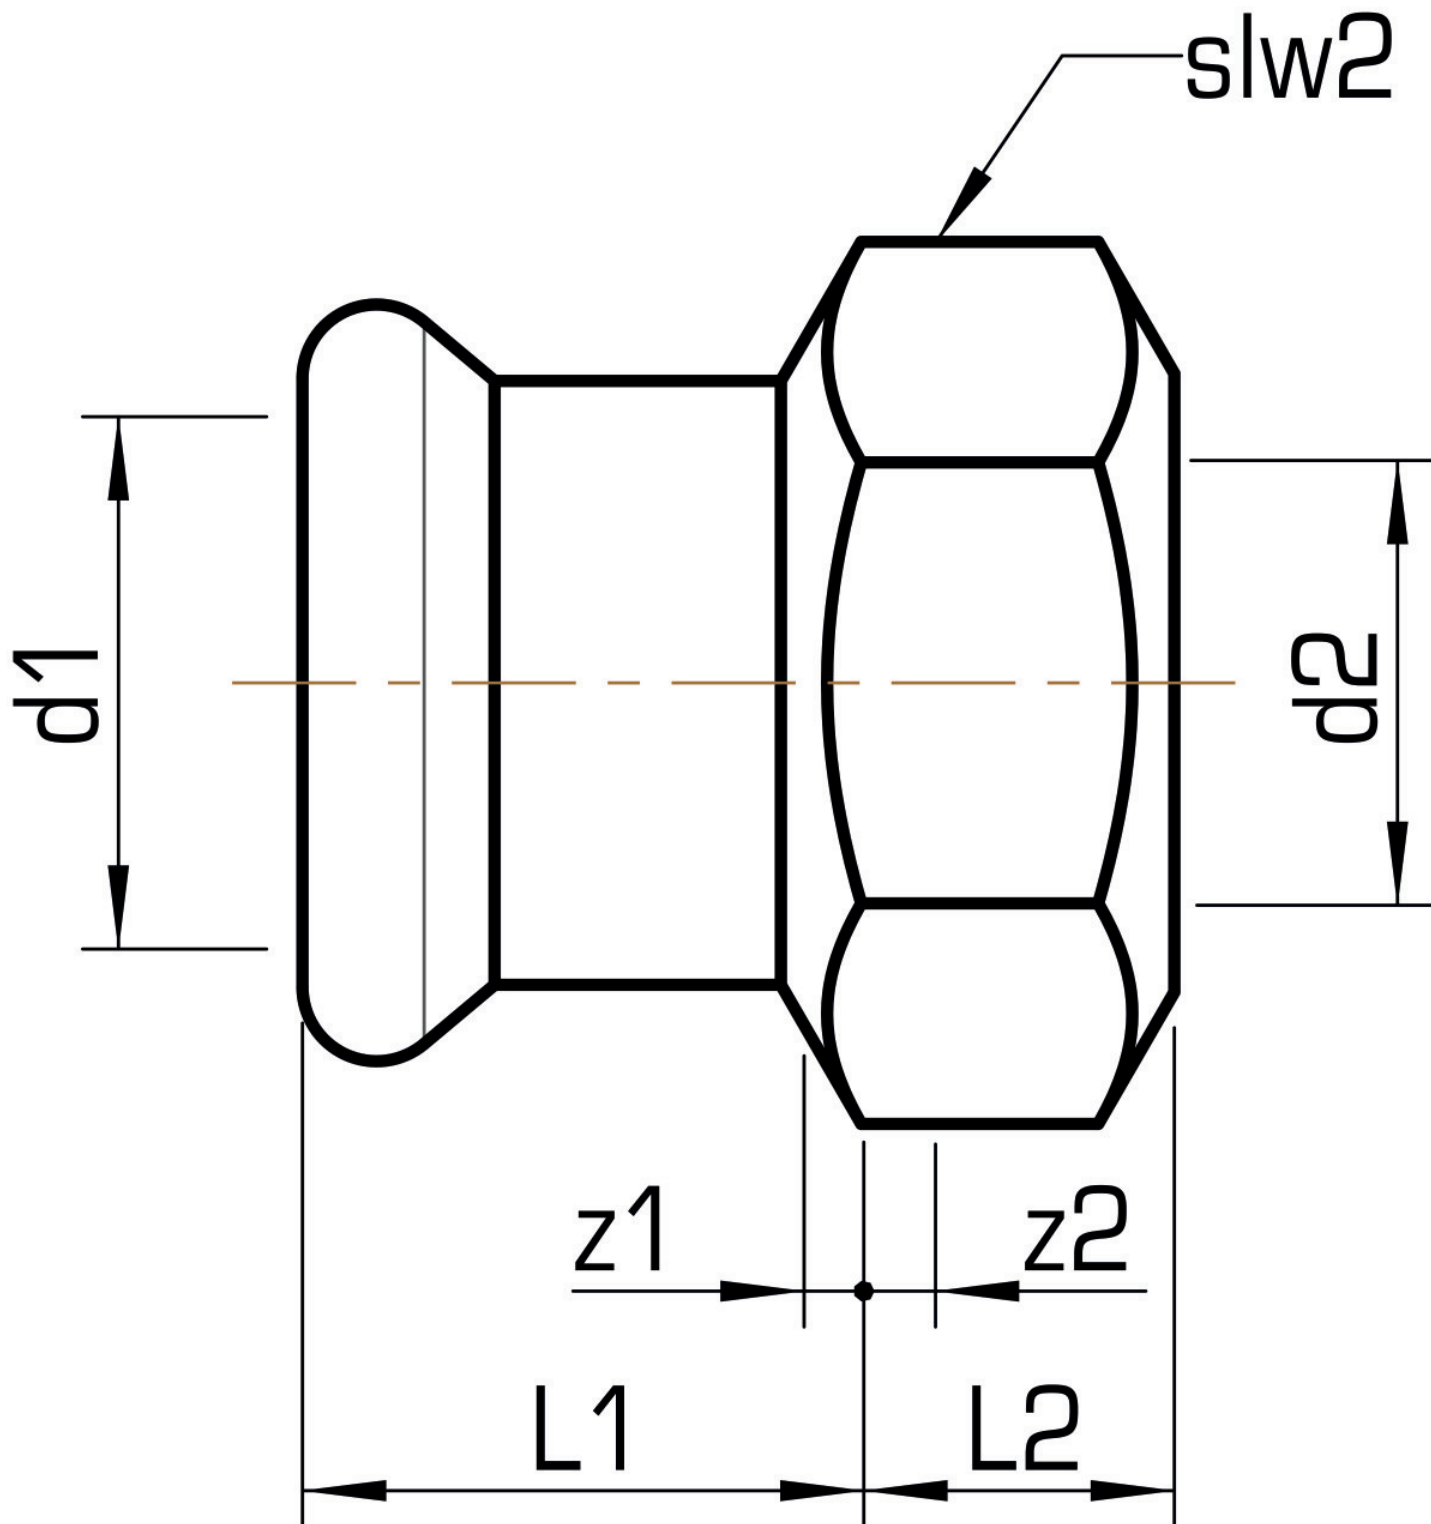

STEEL FIX EDELSTAHL

NP457 STEELFIX stainless steel press-fit-adapter with female thread 28x5/4"

53706E06

Areas of application

Press-adapter with female thread made of stainless steel 1.4404, incl. EPDM sealing components, d15-54 "leak before pressed"

Press contour: M

Approvals:

Specifications

Article information

port 1	Pressmuffe
port 2	Innengewinde zylindrisch BSPT-Rp (ISO 7-1 / EN 10226-1)
execution	1-part
design	gerade
press contour	M

Product information

VPE1	10,00 SA1
VPE2	30,00 KT1
VPE3	750,00 DDP
weight	0,170 KGM
text	STEELFIX stainless steel press-fit-adapter with female thread
INTRNR	73072980
material group	EDELSTAHL pressfittings
code	NP457

Art. No	label	d2 Inches	d1 mm	L1 mm	L2 mm	z1 mm	z2 mm	slw2 mm
53706E06	28x5/4"	1 1/4"	28	25,5	21,5	2,5	6,5	46