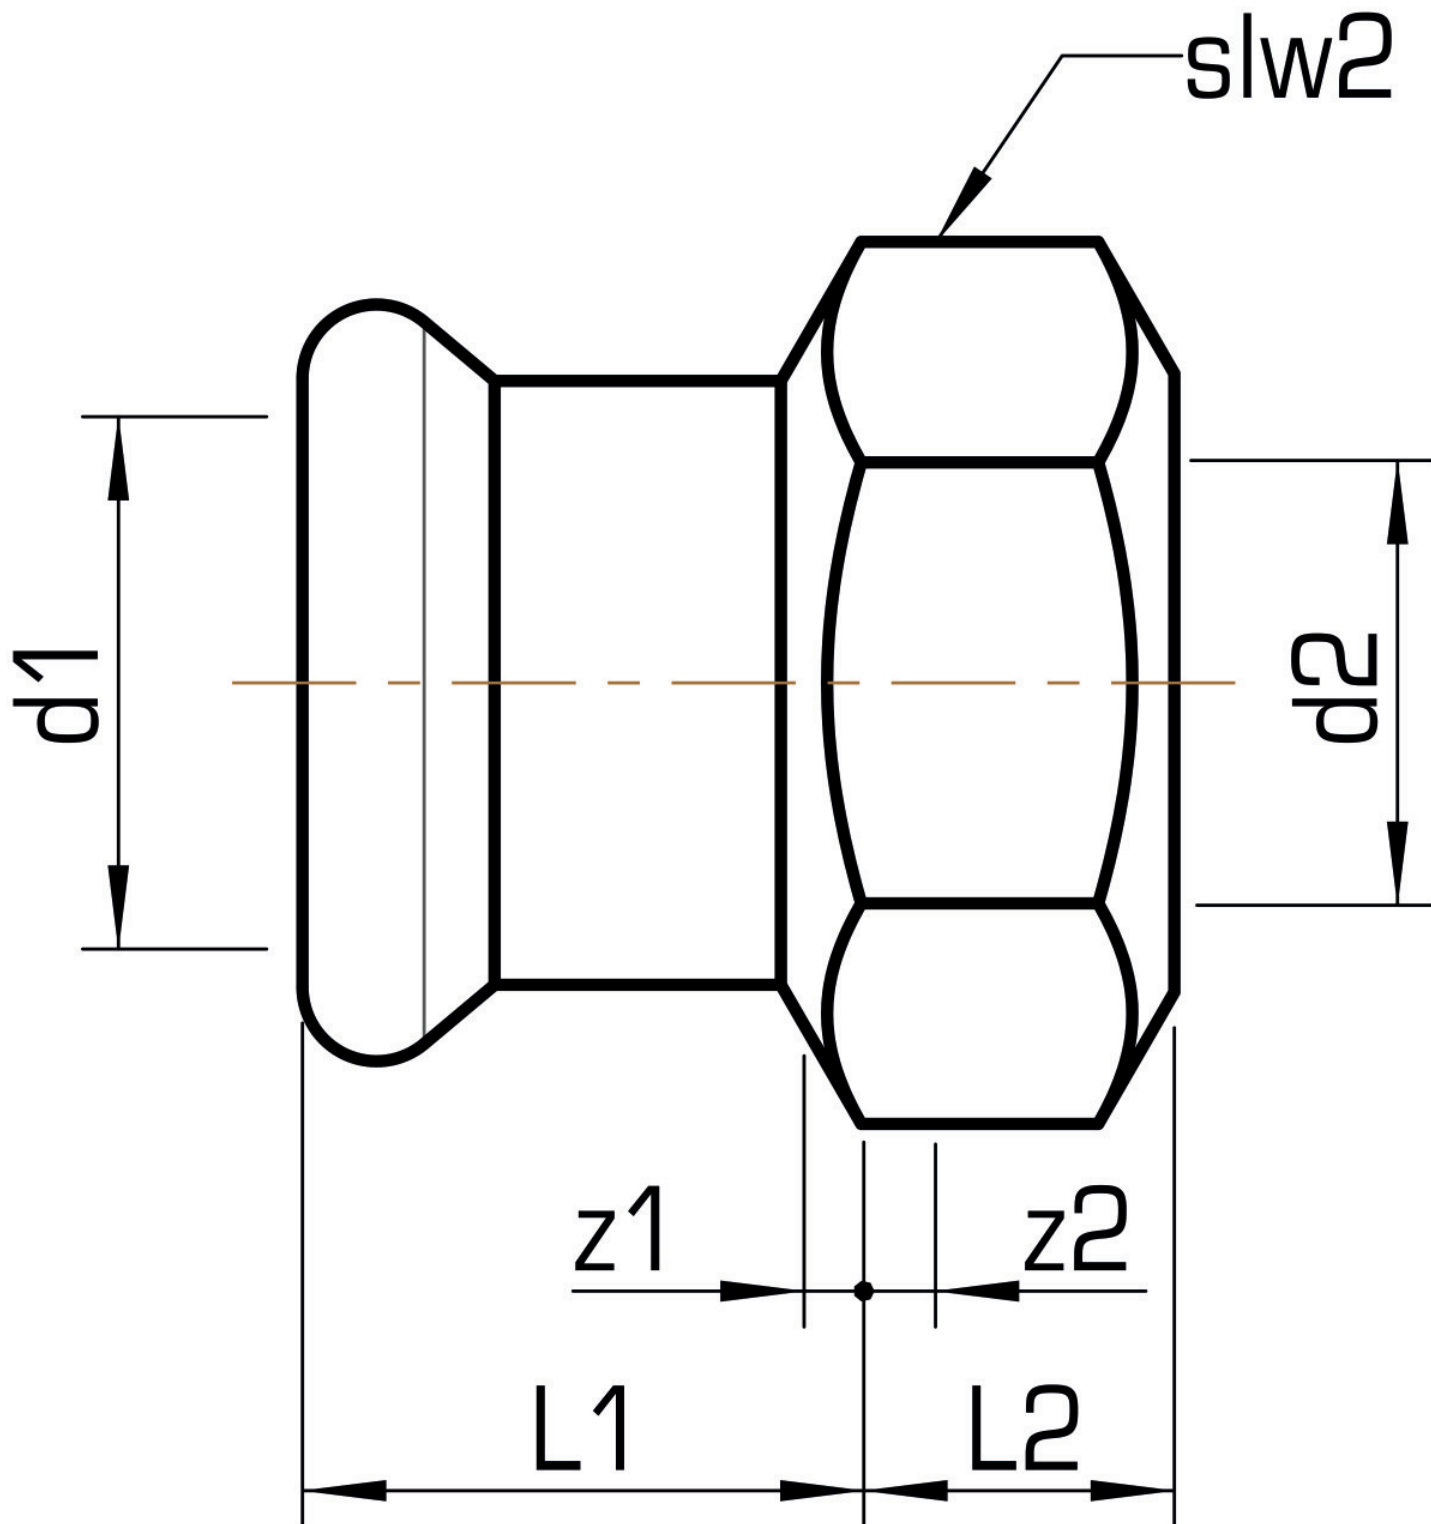

# STEEL FIX EDELSTAHL

NP457 STEELFIX stainless steel press-fit-adapter with female thread 35x6/4"

53706F07

## Areas of application

Press-adapter with female thread made of stainless steel 1.4404, incl. EPDM sealing components, d15-54 "leak before pressed"

Press contour: M

## Product information

VPE1	5,00 SA1
VPE2	20,00 KT1
VPE3	500,00 DDP
weight	0,196 KGM
text	STEELFIX stainless steel press-fit-adapter with female thread
INTRNR	73072980
material group	EDELSTAHL pressfittings
code	NP457

Art. No	label	d2 Inches	d1 mm	L1 mm	L2 mm	z1 mm	z2 mm	slw2 mm
53706F07	35x6/4"	1 1/2"	35	28	22	2	8	54

**KE KELIT GmbH**

A 4020 Linz, Ignaz-Mayer-Straße 17, Austria, Europe

**PHONE** +43 (0) 50 779 **E-MAIL** office@kekelit.com