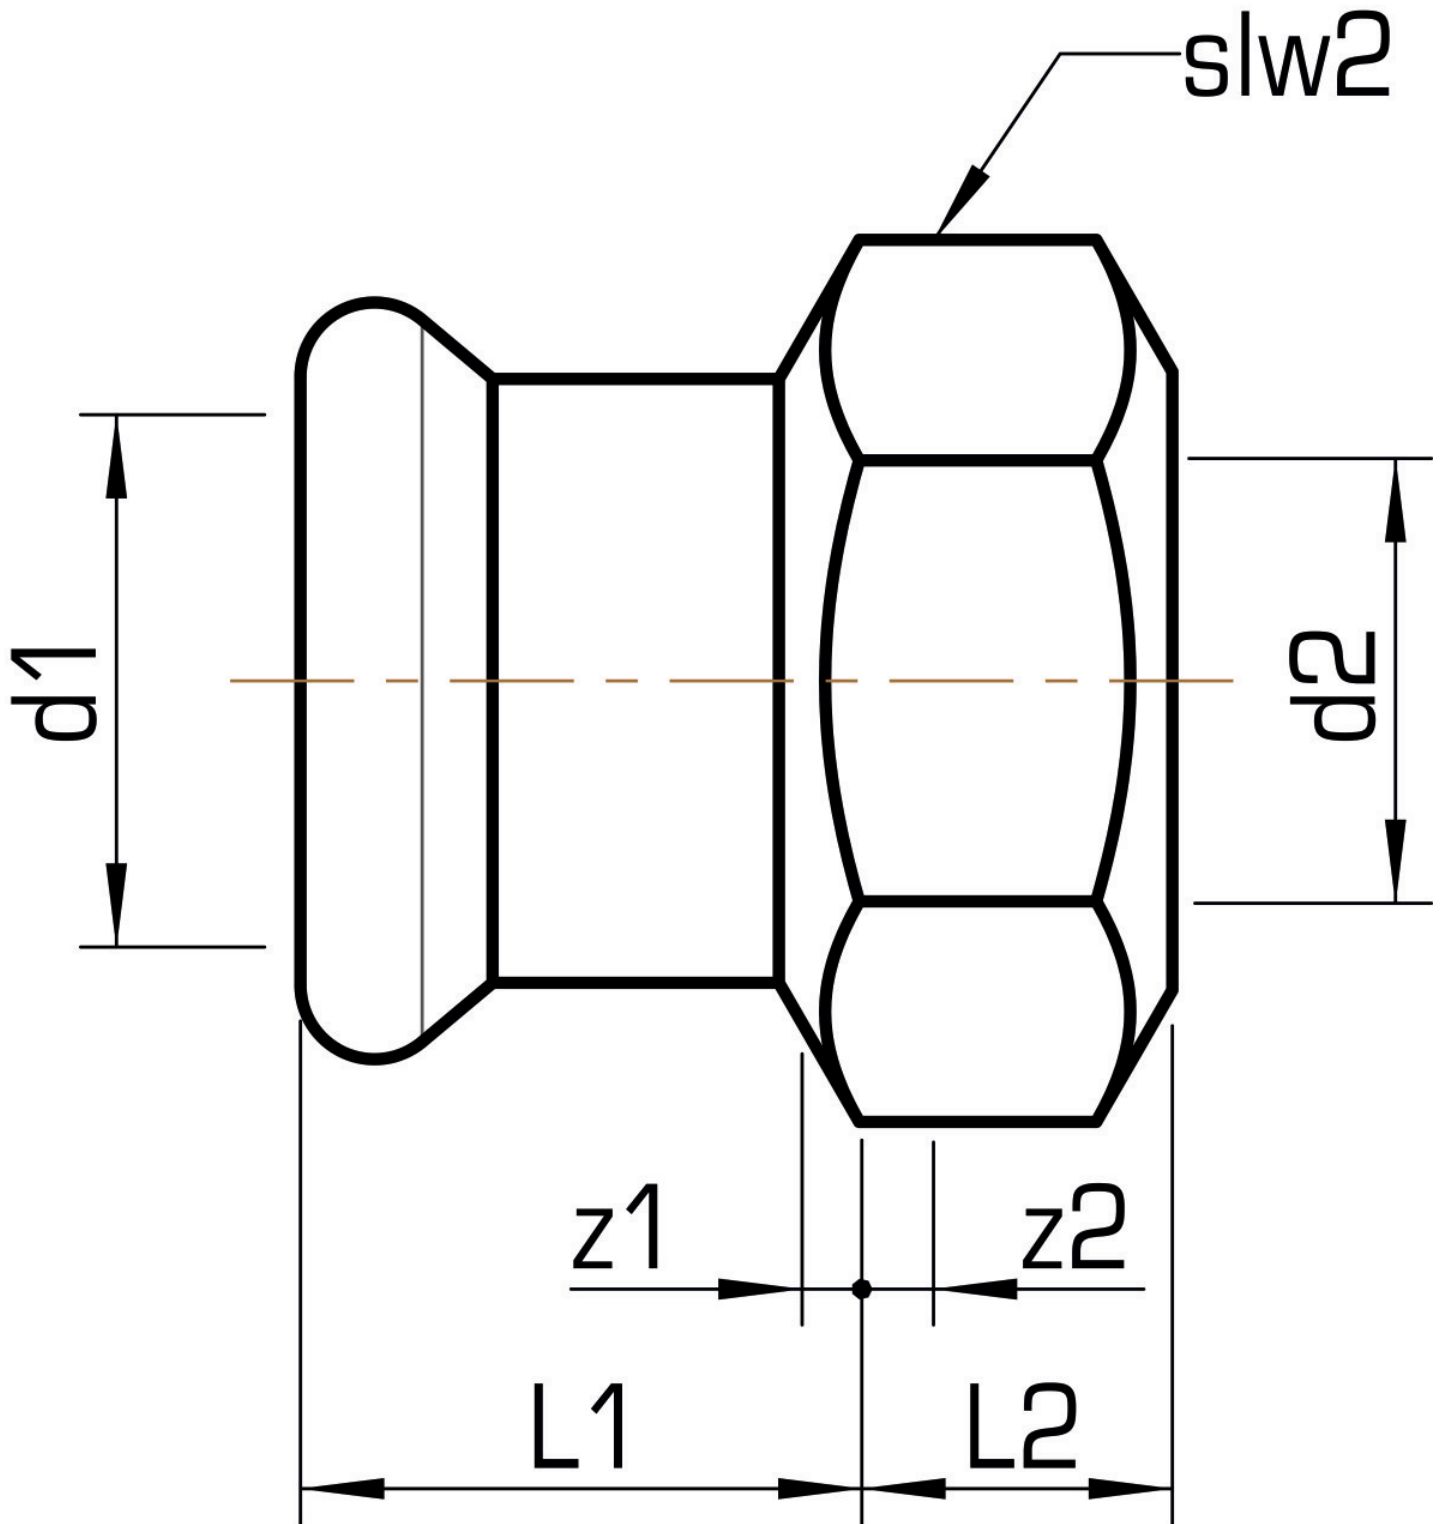

# STEEL FIX EDELSTAHL

NP457 STEELFIX stainless steel press-fit-adapter with female thread 42x5/4"

53706G06

## Areas of application

Press-adapter with female thread made of stainless steel 1.4404, incl. EPDM sealing components, d15-54 "leak before pressed"

Press contour: M

## Product information

VPE1	4,00 SA1
VPE2	12,00 KT1
VPE3	300,00 DDP
weight	0,285 KGM
text	STEELFIX stainless steel press-fit-adapter with female thread
INTRNR	73072980
material group	EDELSTAHL pressfittings
code	NP457

Art. No	label	d2 Inches	d1 mm	L1 mm	L2 mm	slw2 mm
53706G06	42x5/4"	1 1/4"	42	30	22	54

**KE KELIT GmbH**

A 4020 Linz, Ignaz-Mayer-Straße 17, Austria, Europe

**PHONE** +43 (0) 50 779 **E-MAIL** [office@kekelit.com](mailto:office@kekelit.com)