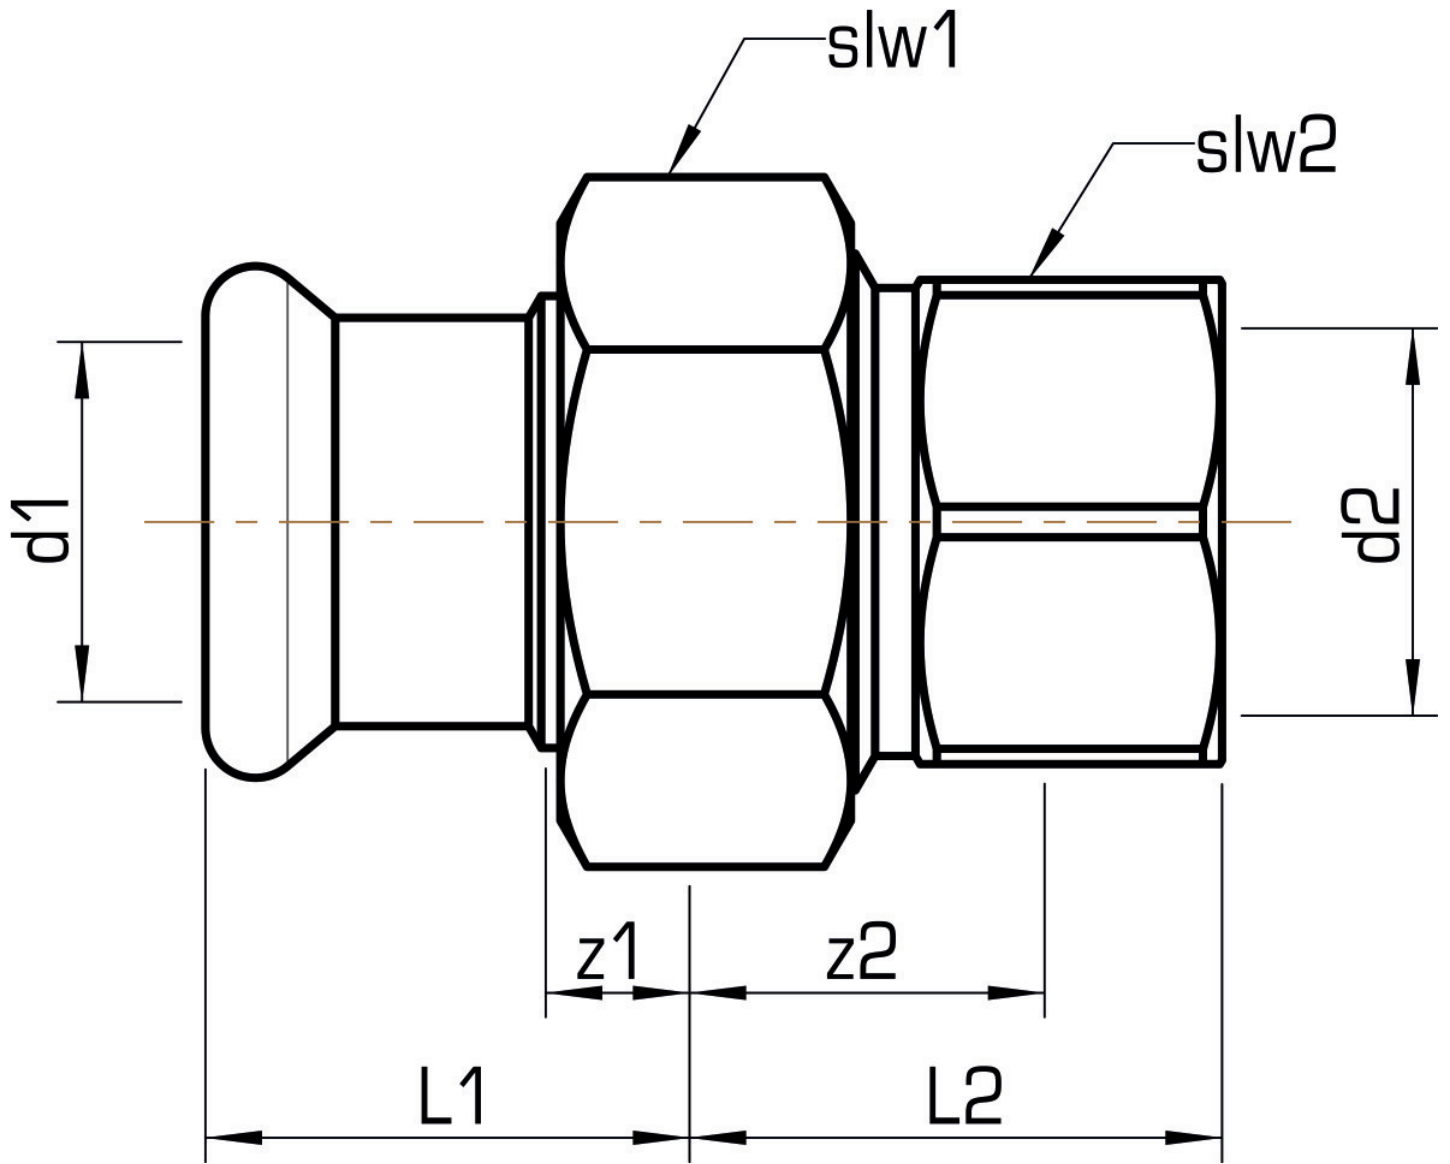

## Areas of application

Press-fit union with female thread conforming to EN 10226-1 made of stainless steel 1.4404, incl. EPDM sealing elements, d15-54 "leak before pressed"

Press contour: M

## Article information

port 1	Pressmuffe
port 2	Innengewinde zylindrisch BSPT-Rp (ISO 7-1 / EN 10226-1)
execution	1-part
design	gerade
press contour	M

## Product information

VPE1	2,00 SA1
VPE2	60,00 KT1
weight	0,100 KGM
text	STEELFIX stainless steel press-fit union with female thread
INTRNR	73072980
material group	EDELSTAHL pressfittings
code	NP466

Art. No	label	d2 Inches	d1 mm	L1 mm	L2 mm	z1 mm	z2 mm	slw1 mm	slw2 mm
53742B02	15x1/2"	1/2" (15)	15	29	28	9	18	30	24