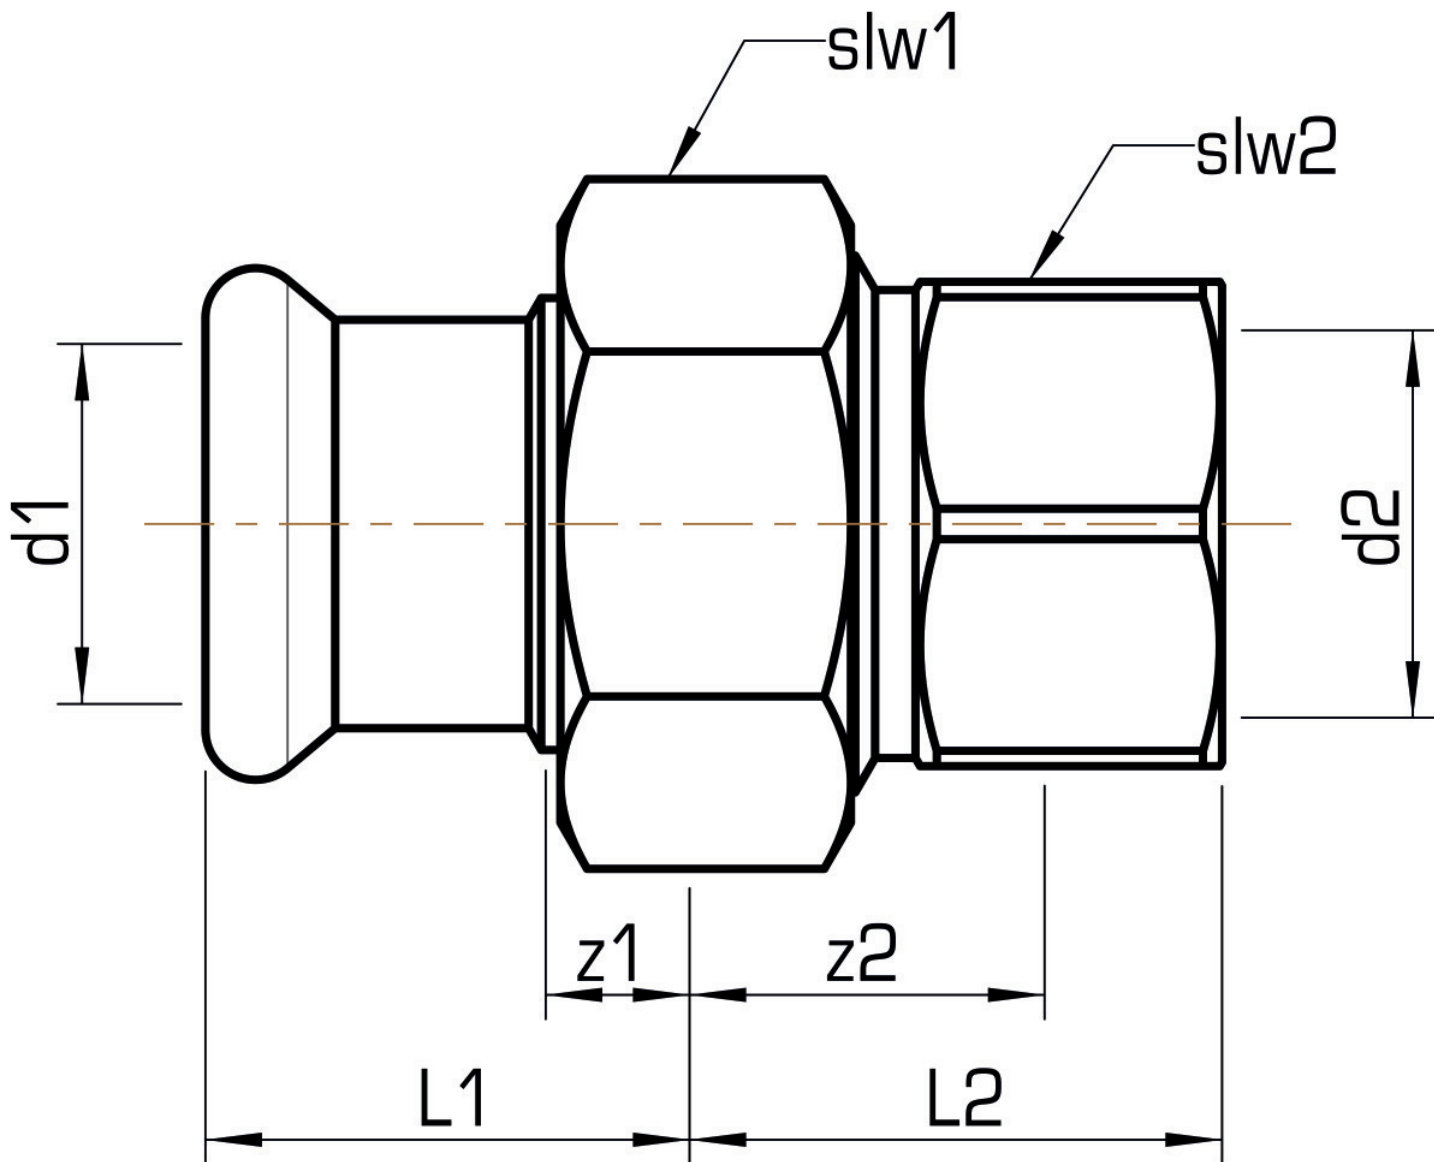

STEEL FIX EDELSTAHL

NP466 STEELFIX stainless steel press-fit union with female thread 18x1/2"

53742C02

Areas of application

Press-fit union with female thread conforming to EN 10226-1 made of stainless steel 1.4404, incl. EPDM sealing elements, d15-54 "leak before pressed"

Press contour: M

Approvals:

Specifications

Article information

port 1	Pressmuffe
port 2	Innengewinde zylindrisch BSPT-Rp (ISO 7-1 / EN 10226-1)
execution	1-part
design	gerade
press contour	M

Product information

VPE1	2,00 SA1
VPE2	40,00 KT1
weight	0,110 KGM
text	STEELFIX stainless steel press-fit union with female thread
INTRNR	73072980
material group	EDELSTAHL pressfittings
code	NP466

Art. No	label	d2 Inches	d1 mm	L1 mm	L2 mm	z1 mm	z2 mm	slw1 mm	slw2 mm
53742C02	18x1/2"	1/2" (15)	18	29	28	9	18	30	24