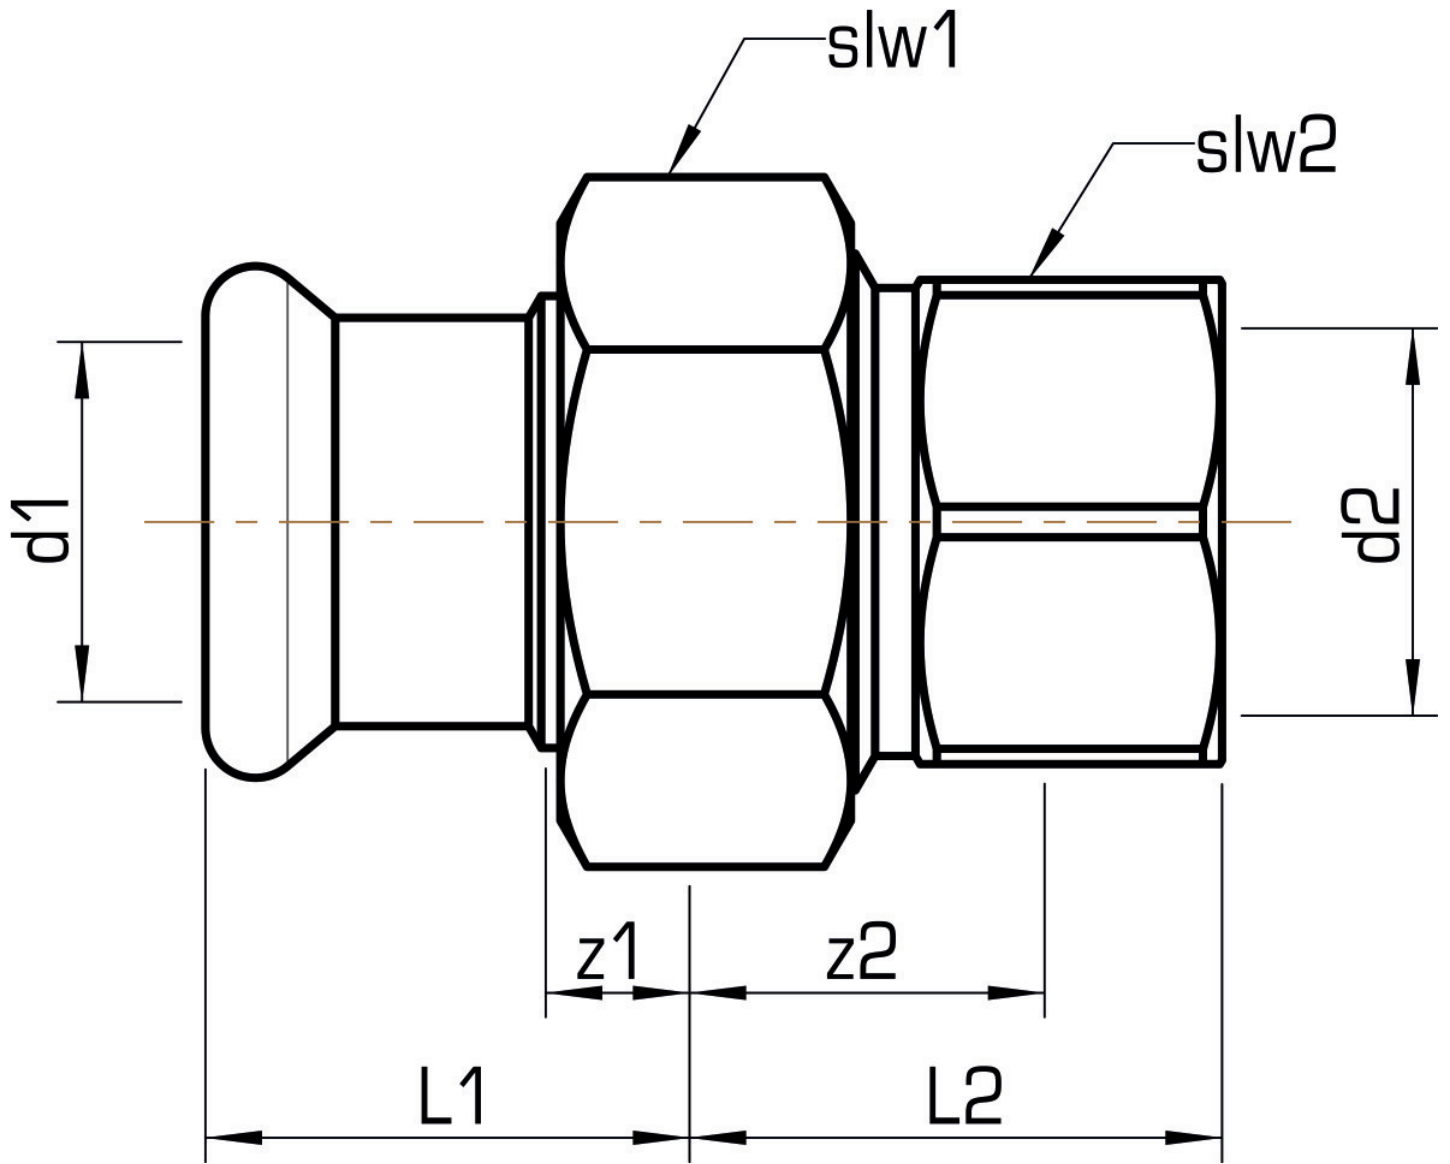

## Areas of application

Press-fit union with female thread conforming to EN 10226-1 made of stainless steel 1.4404, incl. EPDM sealing elements, d15-54 "leak before pressed"

Press contour: M

## Article information

port 1	Pressmuffe
port 2	Innengewinde zylindrisch BSPT-Rp (ISO 7-1 / EN 10226-1)
execution	1-part
design	gerade
press contour	M

## Product information

VPE1	2,00 SA1
VPE2	40,00 KT1
weight	0,125 KGM
text	STEELFIX stainless steel press-fit union with female thread
INTRNR	73072980
material group	EDELSTAHL pressfittings
code	NP466

Art. No	label	d2 Inches	d1 mm	L1 mm	L2 mm	z1 mm	z2 mm	slw1 mm	slw2 mm
53742C04	18x3/4"	3/4 Zoll (20)	18	29	31	9	20	30	30