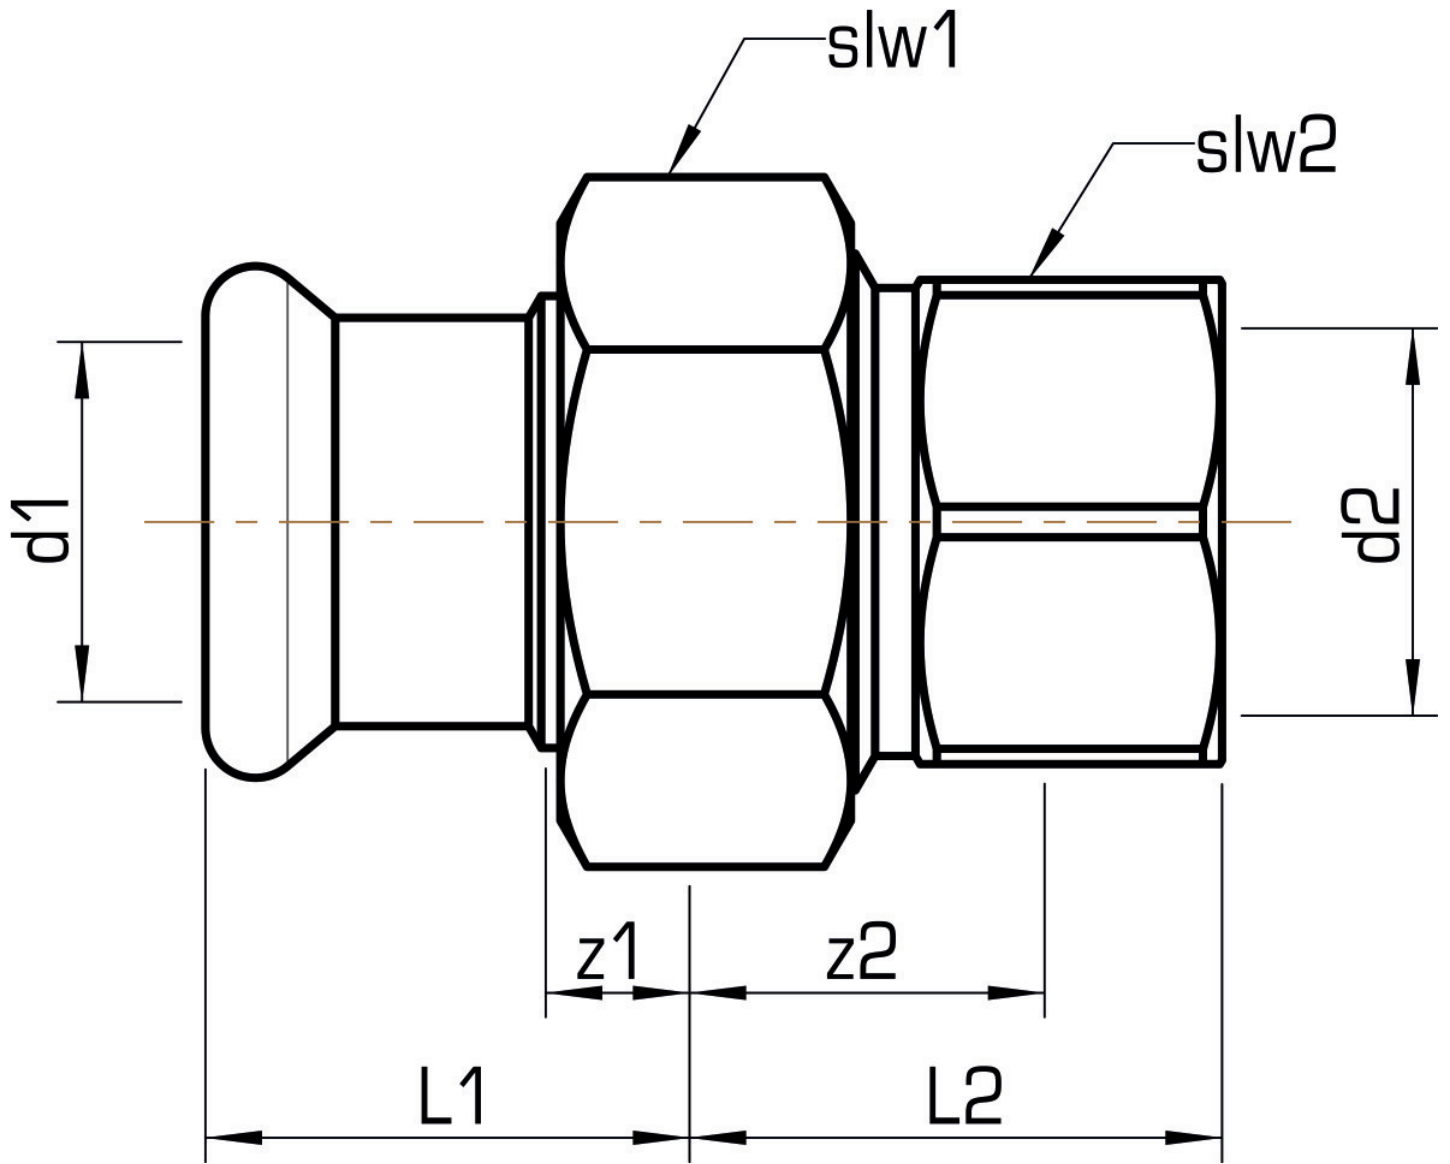

STEEL FIX EDELSTAHL

NP466 STEELFIX stainless steel press-fit union with female thread 22x3/4"

53742D04

Areas of application

Press-fit union with female thread conforming to EN 10226-1 made of stainless steel 1.4404, incl. EPDM sealing elements, d15-54 "leak before pressed"

Press contour: M

Approvals:

Specifications

Article information

port 1	Pressmuffe
port 2	Innengewinde zylindrisch BSPT-Rp (ISO 7-1 / EN 10226-1)
execution	1-part
design	gerade
press contour	M

Product information

VPE1	2,00 SA1
VPE2	40,00 KT1
weight	0,235 KGM
text	STEELFIX stainless steel press-fit union with female thread
INTRNR	73072980
material group	EDELSTAHL pressfittings
code	NP466

Art. No	label	d2 Inches	d1 mm	L1 mm	L2 mm	z1 mm	z2 mm	slw1 mm	slw2 mm
53742D04	22x3/4"	3/4 Zoll (20)	22	30	33	9	22	37	30