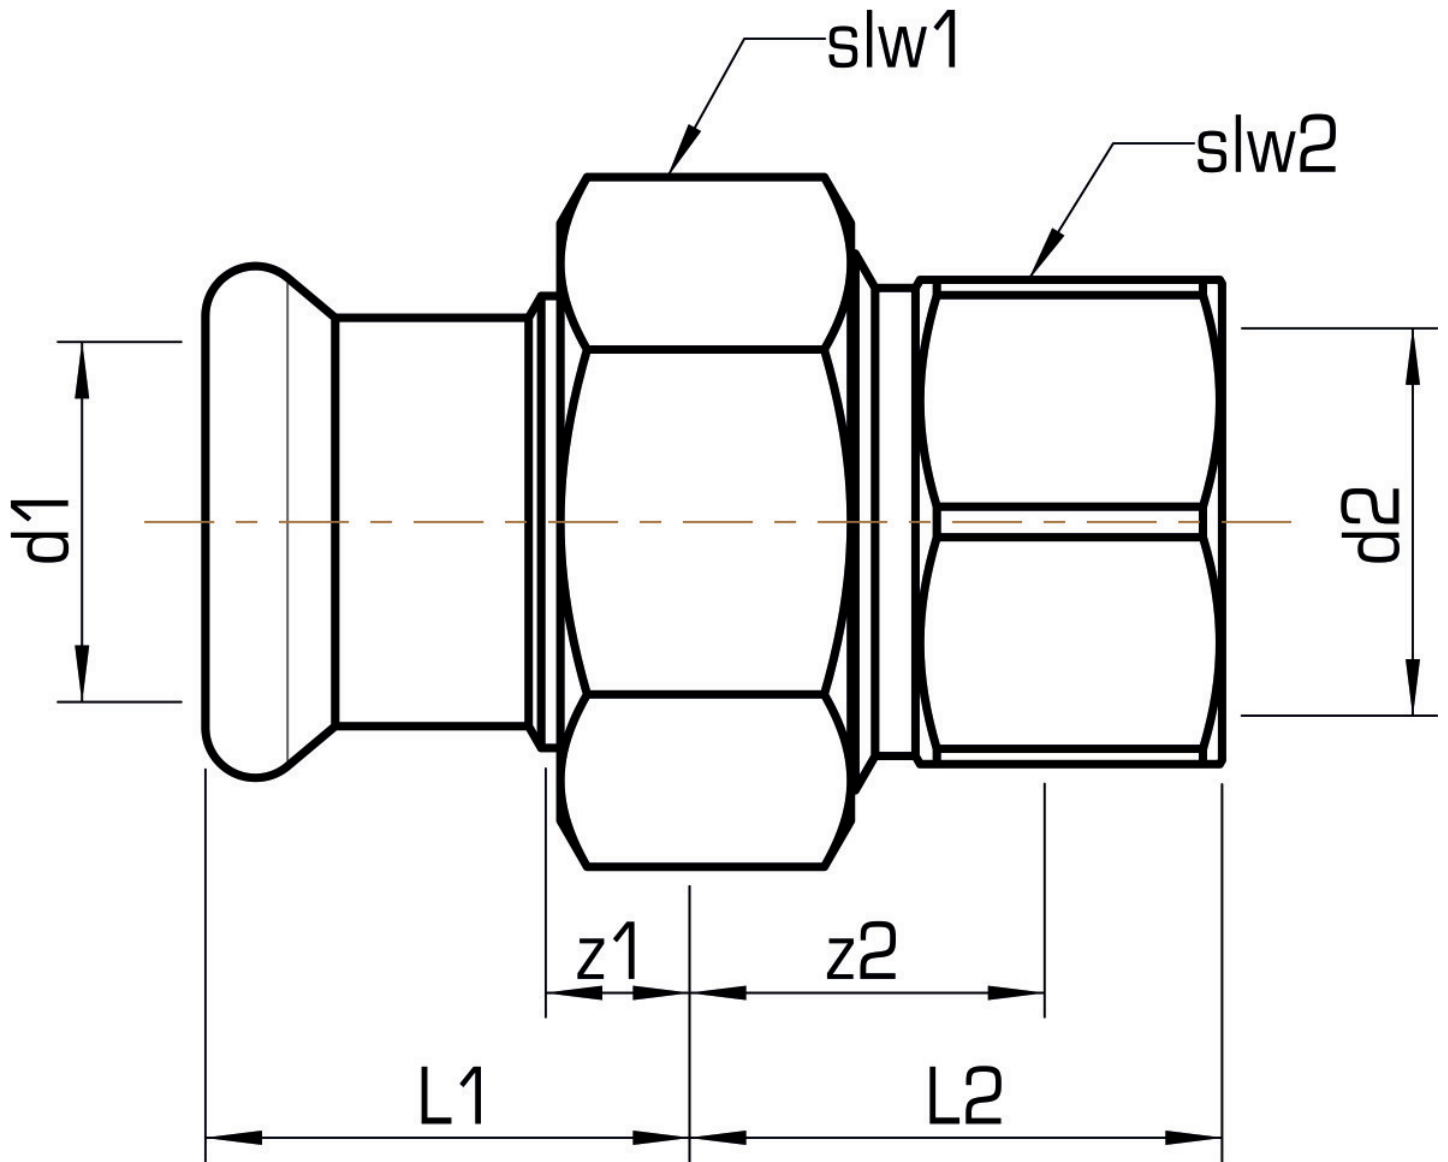

STEEL FIX EDELSTAHL

NP466 STEELFIX stainless steel press-fit union with female thread 28x1"

53742E05

Areas of application

Press-fit union with female thread conforming to EN 10226-1 made of stainless steel 1.4404, incl. EPDM sealing elements, d15-54 "leak before pressed"

Press contour: M

Approvals:

Specifications

Article information

port 1	Pressmuffe
port 2	Innengewinde zylindrisch BSPT-Rp (ISO 7-1 / EN 10226-1)
execution	1-part
design	gerade
press contour	M

Product information

VPE1	2,00 SA1
VPE2	26,00 KT1
weight	0,367 KGM
text	STEELFIX stainless steel press-fit union with female thread
INTRNR	73072980
material group	EDELSTAHL pressfittings
code	NP466

Art. No	label	d2 Inches	d1 mm	L1 mm	L2 mm	z1 mm	z2 mm	slw1 mm	slw2 mm
53742E05	28x1"	1"	28	31	34	8	21	46	38