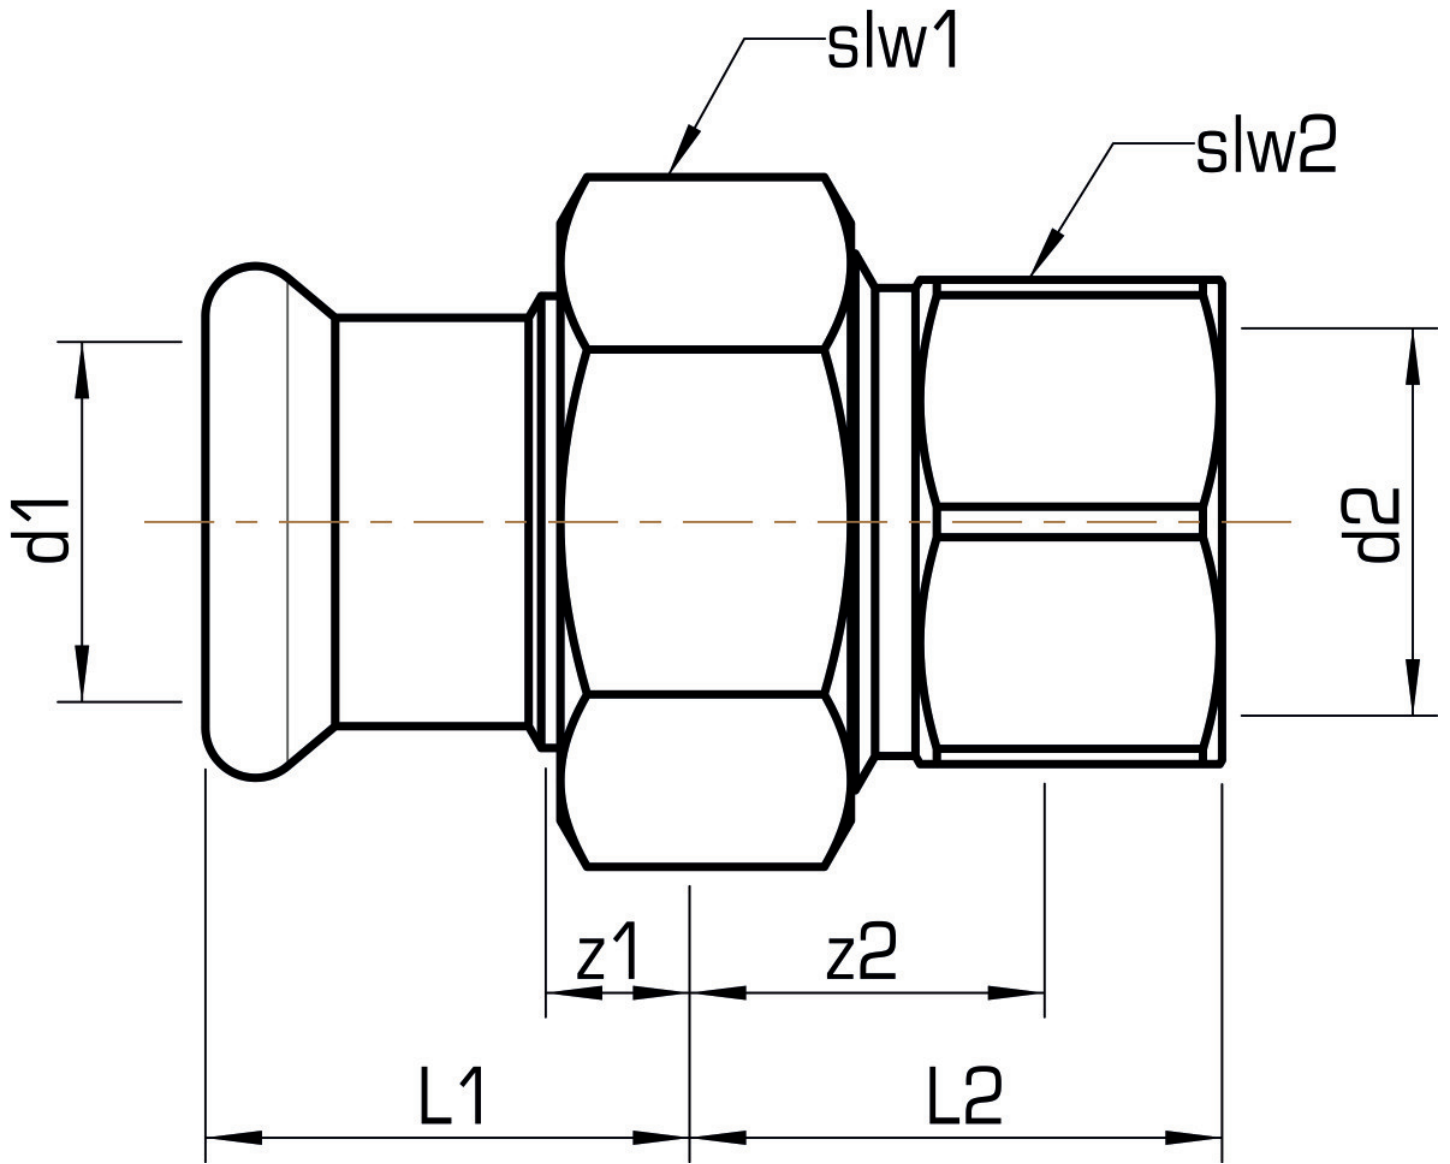

STEEL FIX EDELSTAHL

NP466 STEELFIX stainless steel press-fit union with female thread 35x5/4"

53742F06

Areas of application

Press-fit union with female thread conforming to EN 10226-1 made of stainless steel 1.4404, incl. EPDM sealing elements, d15-54 "leak before pressed"

Press contour: M

Approvals:

Specifications

Article information

port 1	Pressmuffe
port 2	Innengewinde zylindrisch BSPT-Rp (ISO 7-1 / EN 10226-1)
execution	1-part
design	gerade
press contour	M

Product information

VPE1	2,00 SA1
VPE2	20,00 KT1
weight	0,437 KGM
text	STEELFIX stainless steel press-fit union with female thread
INTRNR	73072980
material group	EDELSTAHL pressfittings
code	NP466

Art. No	label	d2 Inches	d1 mm	L1 mm	L2 mm	z1 mm	z2 mm	slw1 mm	slw2 mm
53742F06	35x5/4"	1 1/4"	35	34	44	8	24	52	46