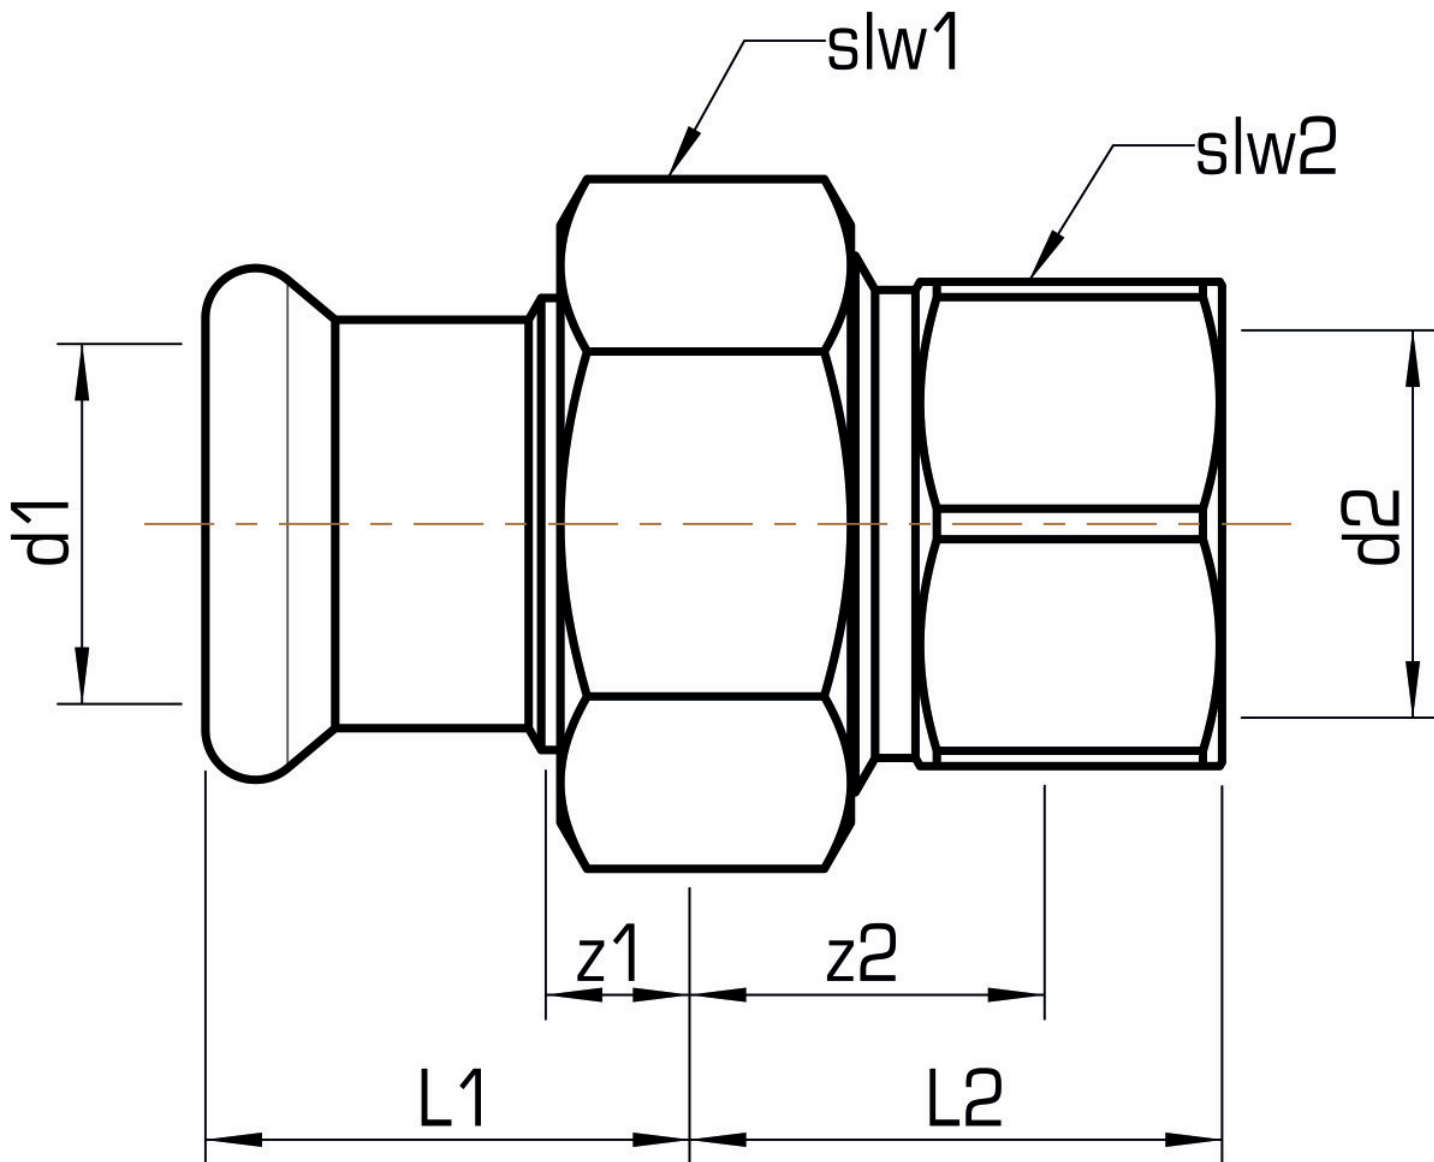

## Areas of application

Press-fit union with female thread conforming to EN 10226-1 made of stainless steel 1.4404, incl. EPDM sealing elements, d15-54 "leak before pressed"

Press contour: M

## Article information

port 1	Pressmuffe
port 2	Innengewinde zylindrisch BSPT-Rp (ISO 7-1 / EN 10226-1)
execution	1-part
design	gerade
press contour	M

## Product information

VPE1	2,00 SA1
VPE2	8,00 KT1
weight	0,614 KGM
text	STEELFIX stainless steel press-fit union with female thread
INTRNR	73072980
material group	EDELSTAHL pressfittings
code	NP466

Art. No	label	d2 Inches	d1 mm	L1 mm	L2 mm	z1 mm	z2 mm	slw1 mm	slw2 mm
53742G07	42x6/4"	1 1/2"	42	41	44,5	11	27	58	54